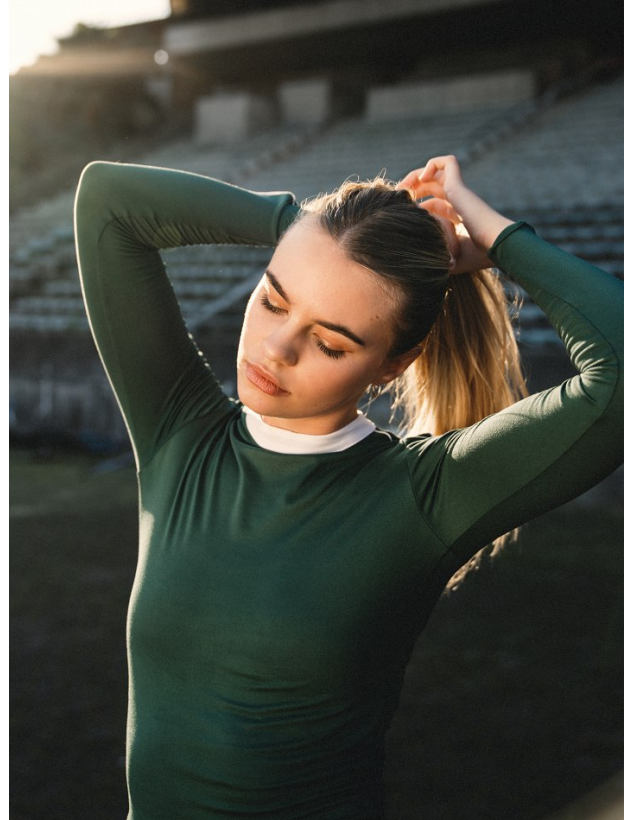

BOSS MODELS

CAPE TOWN

LISA KOEDOODER

Height: 174cm Bust: 83cm Waist: 64cm Hips: 92cm Shoe: 7 UK Hair: Blonde Eyes: Blue