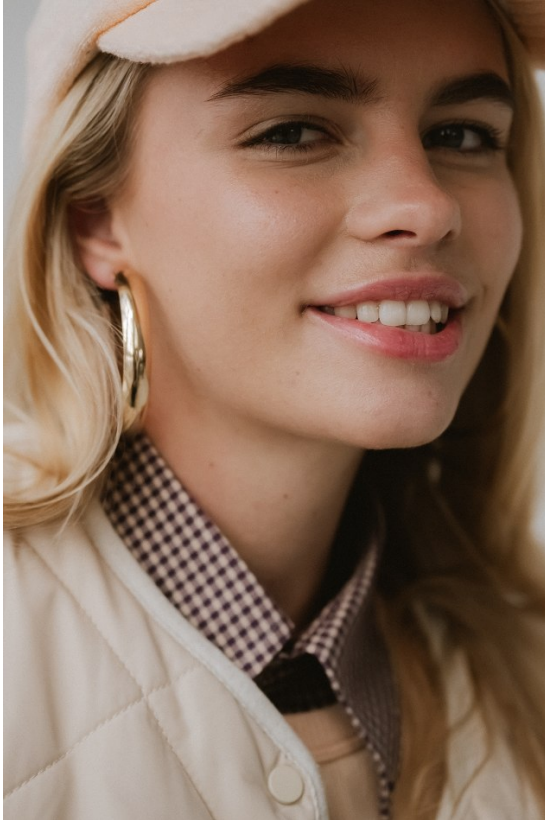

BOSS MODELS

CAPE TOWN

LISA KOEDOODER

Height: 174cm Bust: 83cm Waist: 64cm Hips: 92cm Shoe: 7 UK Hair: Blonde Eyes: Blue

BOSS MODELS

CAPE TOWN

LISA KOEDOODER

Height: 174cm Bust: 83cm Waist: 64cm Hips: 92cm Shoe: 7 UK Hair: Blonde Eyes: Blue