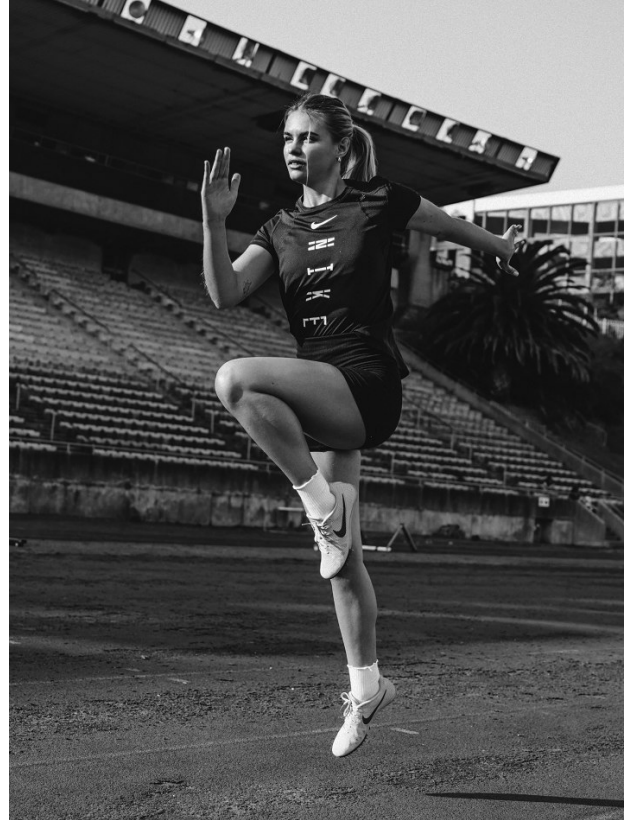

BOSS MODELS

CAPE TOWN

LISA KOEDOODER

Height: 174cm Bust: 83cm Waist: 64cm Hips: 92cm Shoe: 7 UK Hair: Blonde Eyes: Blue