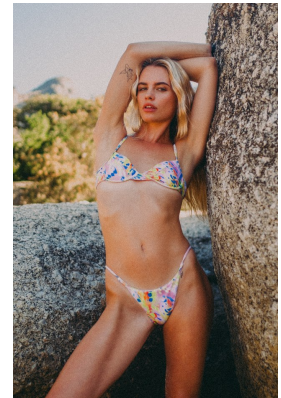

BOSS MODELS

CAPE TOWN

LISA KOEDOODER

Height: 173cm Bust: 83cm Waist: 67cm Hips: 94cm Shoe: 7 UK Hair: Blonde Eyes: Blue

BOSS MODELS

CAPE TOWN

LISA KOEDOODER

Height: 173cm Bust: 83cm Waist: 67cm Hips: 94cm Shoe: 7 UK Hair: Blonde Eyes: Blue

BOSS MODELS

CAPE TOWN

LISA KOEDOODER

Height: 173cm Bust: 83cm Waist: 67cm Hips: 94cm Shoe: 7 UK Hair: Blonde Eyes: Blue