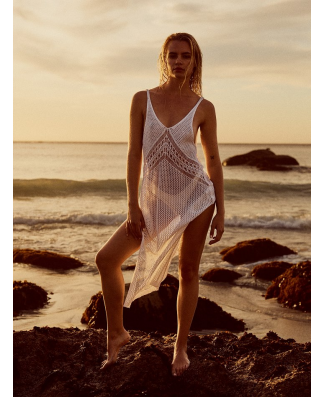

BOSS MODELS

CAPE TOWN

LISA KOEDOODER

Height: 173cm Bust: 83cm Waist: 67cm Hips: 94cm Shoe: 7 UK Hair: Blonde Eyes: Blue

BOSS MODELS

CAPE TOWN

LISA KOEDOODER

Height: 173cm Bust: 83cm Waist: 67cm Hips: 94cm Shoe: 7 UK Hair: Blonde Eyes: Blue

BOSS MODELS

CAPE TOWN

LISA KOEDOODER

Height: 173cm Bust: 83cm Waist: 67cm Hips: 94cm Shoe: 7 UK Hair: Blonde Eyes: Blue