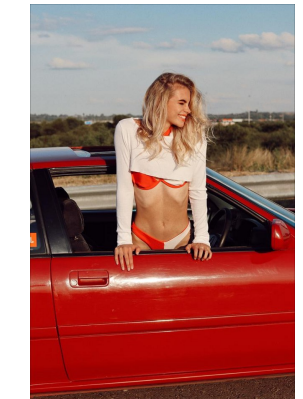

BOSS MODELS

CAPE TOWN

LISA KOEDOODER

Height: 174cm Bust: 83cm Waist: 64cm Hips: 92cm Shoe: 7 UK Hair: Blonde Eyes: Blue

BOSS MODELS

CAPE TOWN

LISA KOEDOODER

Height: 174cm Bust: 83cm Waist: 64cm Hips: 92cm Shoe: 7 UK Hair: Blonde Eyes: Blue

BOSS MODELS

CAPE TOWN

LISA KOEDOODER

Height: 174cm Bust: 83cm Waist: 64cm Hips: 92cm Shoe: 7 UK Hair: Blonde Eyes: Blue