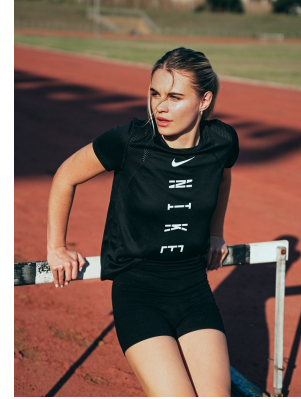

BOSS MODELS

CAPE TOWN

LISA KOEDOODER

Height: 174cm Bust: 83cm Waist: 64cm Hips: 92cm Shoe: 7 UK Hair: Blonde Eyes: Blue

BOSS MODELS

CAPE TOWN

LISA KOEDOODER

Height: 174cm Bust: 83cm Waist: 64cm Hips: 92cm Shoe: 7 UK Hair: Blonde Eyes: Blue

BOSS MODELS

CAPE TOWN

LISA KOEDOODER

Height: 174cm Bust: 83cm Waist: 64cm Hips: 92cm Shoe: 7 UK Hair: Blonde Eyes: Blue