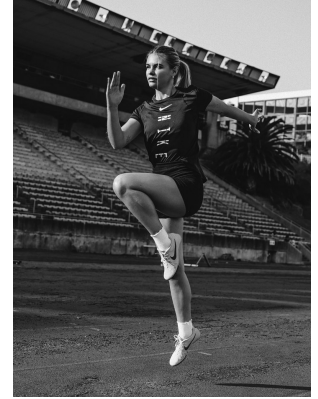

BOSS MODELS

CAPE TOWN

LISA KOEDOODER

Height: 174cm Bust: 83cm Waist: 64cm Hips: 92cm Shoe: 7 UK Hair: Blonde Eyes: Blue

BOSS MODELS

CAPE TOWN

LISA KOEDOODER

Height: 174cm Bust: 83cm Waist: 64cm Hips: 92cm Shoe: 7 UK Hair: Blonde Eyes: Blue

BOSS MODELS

CAPE TOWN

LISA KOEDOODER

Height: 174cm Bust: 83cm Waist: 64cm Hips: 92cm Shoe: 7 UK Hair: Blonde Eyes: Blue