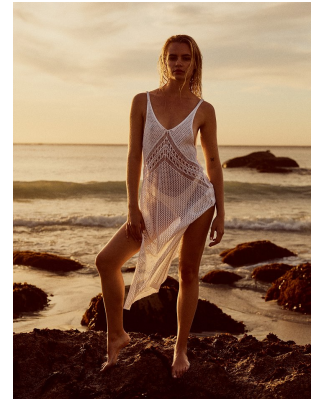

BOSS MODELS

CAPE TOWN

LISA KOEDOODER

Height: 174cm Bust: 83cm Waist: 64cm Hips: 92cm Shoe: 7 UK Hair: Blonde Eyes: Blue

BOSS MODELS

CAPE TOWN

LISA KOEDOODER

Height: 174cm Bust: 83cm Waist: 64cm Hips: 92cm Shoe: 7 UK Hair: Blonde Eyes: Blue

BOSS MODELS

CAPE TOWN

LISA KOEDOODER

Height: 174cm Bust: 83cm Waist: 64cm Hips: 92cm Shoe: 7 UK Hair: Blonde Eyes: Blue