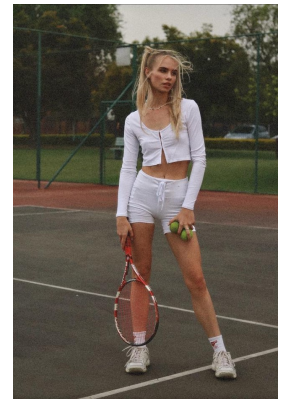

BOSS MODELS

CAPE TOWN

LISA KOEDOODER

Height: 173cm Bust: 83cm Waist: 67cm Hips: 94cm Shoe: 7 UK Hair: Blonde Eyes: Blue

BOSS MODELS

CAPE TOWN

LISA KOEDOODER

Height: 173cm Bust: 83cm Waist: 67cm Hips: 94cm Shoe: 7 UK Hair: Blonde Eyes: Blue

BOSS MODELS

CAPE TOWN

LISA KOEDOODER

Height: 173cm Bust: 83cm Waist: 67cm Hips: 94cm Shoe: 7 UK Hair: Blonde Eyes: Blue