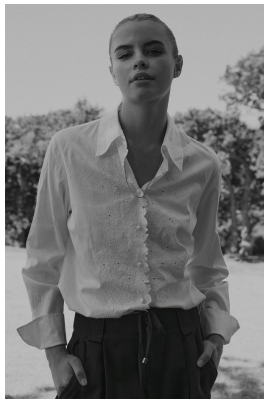

BOSS MODELS

CAPE TOWN

LISA KOEDOODER

Height: 174cm Bust: 83cm Waist: 64cm Hips: 92cm Shoe: 7 UK Hair: Blonde Eyes: Blue

BOSS MODELS

CAPE TOWN

LISA KOEDOODER

Height: 174cm Bust: 83cm Waist: 64cm Hips: 92cm Shoe: 7 UK Hair: Blonde Eyes: Blue

BOSS MODELS

CAPE TOWN

LISA KOEDOODER

Height: 174cm Bust: 83cm Waist: 64cm Hips: 92cm Shoe: 7 UK Hair: Blonde Eyes: Blue