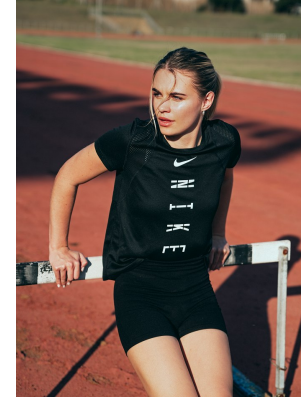

BOSS MODELS

CAPE TOWN

LISA KOEDOODER

Height: 173cm Bust: 83cm Waist: 67cm Hips: 94cm Shoe: 7 UK Hair: Blonde Eyes: Blue

BOSS MODELS

CAPE TOWN

LISA KOEDOODER

Height: 173cm Bust: 83cm Waist: 67cm Hips: 94cm Shoe: 7 UK Hair: Blonde Eyes: Blue

BOSS MODELS

CAPE TOWN

LISA KOEDOODER

Height: 173cm Bust: 83cm Waist: 67cm Hips: 94cm Shoe: 7 UK Hair: Blonde Eyes: Blue