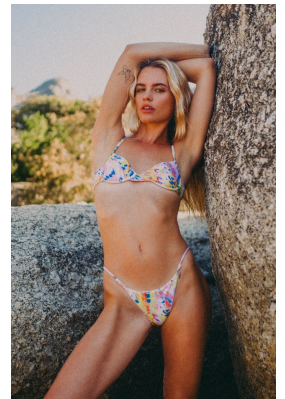

BOSS MODELS

CAPE TOWN

LISA KOEDOODER

Height: 174cm Bust: 83cm Waist: 64cm Hips: 92cm Shoe: 7 UK Hair: Blonde Eyes: Blue

BOSS MODELS

CAPE TOWN

LISA KOEDOODER

Height: 174cm Bust: 83cm Waist: 64cm Hips: 92cm Shoe: 7 UK Hair: Blonde Eyes: Blue

BOSS MODELS

CAPE TOWN

LISA KOEDOODER

Height: 174cm Bust: 83cm Waist: 64cm Hips: 92cm Shoe: 7 UK Hair: Blonde Eyes: Blue