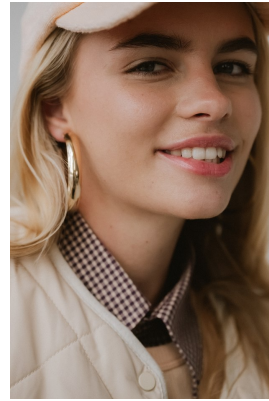

BOSS MODELS

CAPE TOWN

LISA KOEDOODER

Height: 174cm Bust: 83cm Waist: 64cm Hips: 92cm Shoe: 7 UK Hair: Blonde Eyes: Blue

BOSS MODELS

CAPE TOWN

LISA KOEDOODER

Height: 174cm Bust: 83cm Waist: 64cm Hips: 92cm Shoe: 7 UK Hair: Blonde Eyes: Blue

BOSS MODELS

CAPE TOWN

LISA KOEDOODER

Height: 174cm Bust: 83cm Waist: 64cm Hips: 92cm Shoe: 7 UK Hair: Blonde Eyes: Blue