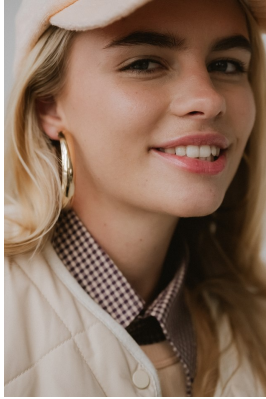

BOSS MODELS

CAPE TOWN

LISA KOEDOODER

Height: 173cm Bust: 83cm Waist: 67cm Hips: 94cm Shoe: 7 UK Hair: Blonde Eyes: Blue

BOSS MODELS

CAPE TOWN

LISA KOEDOODER

Height: 173cm Bust: 83cm Waist: 67cm Hips: 94cm Shoe: 7 UK Hair: Blonde Eyes: Blue

BOSS MODELS

CAPE TOWN

LISA KOEDOODER

Height: 173cm Bust: 83cm Waist: 67cm Hips: 94cm Shoe: 7 UK Hair: Blonde Eyes: Blue