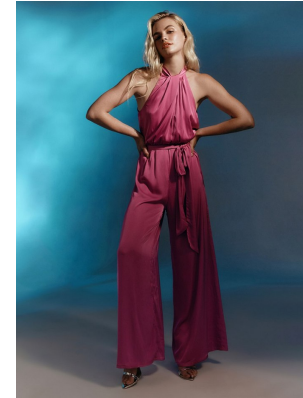

BOSS MODELS

CAPE TOWN

LISA KOEDOODER

Height: 173cm Bust: 83cm Waist: 67cm Hips: 94cm Shoe: 7 UK Hair: Blonde Eyes: Blue

BOSS MODELS

CAPE TOWN

LISA KOEDOODER

Height: 173cm Bust: 83cm Waist: 67cm Hips: 94cm Shoe: 7 UK Hair: Blonde Eyes: Blue

BOSS MODELS

CAPE TOWN

LISA KOEDOODER

Height: 173cm Bust: 83cm Waist: 67cm Hips: 94cm Shoe: 7 UK Hair: Blonde Eyes: Blue