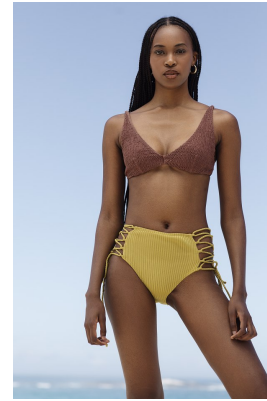

BOSS MODELS

CAPE TOWN

NANDI BANDA

Height: 172cm Bust: 78cm Waist: 65cm Hips: 95cm Shoe: 6 UK Hair: Black Eyes: Brown

BOSS MODELS

CAPE TOWN

Image: Nandi Banda represented by Boss Models Cape Town

NANDI BANDA

Height: 172cm Bust: 78cm Waist: 65cm Hips: 95cm Shoe: 6 UK Hair: Black Eyes: Brown