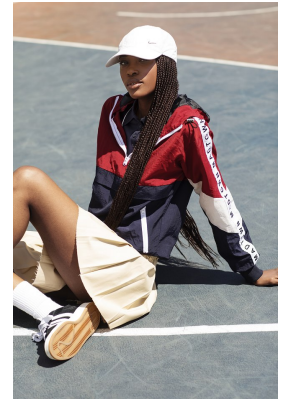

BOSS MODELS

CAPE TOWN

NANDI BANDA

Height: 172cm Bust: 78cm Waist: 65cm Hips: 95cm Shoe: 6 UK Hair: Black Eyes: Brown

BOSS MODELS

CAPE TOWN

Image: Nandi Banda represented by Boss Models Cape Town

NANDI BANDA

Height: 172cm Bust: 78cm Waist: 65cm Hips: 95cm Shoe: 6 UK Hair: Black Eyes: Brown