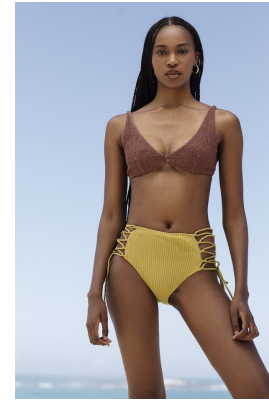

BOSS MODELS

CAPE TOWN

NANDI BANDA

Height: 172cm Bust: 78cm Waist: 65cm Hips: 95cm Shoe: 6 UK Hair: Black Eyes: Brown

BOSS MODELS

CAPE TOWN

Image: Nandi Banda represented by Boss Models Cape Town

NANDI BANDA

Height: 172cm Bust: 78cm Waist: 65cm Hips: 95cm Shoe: 6 UK Hair: Black Eyes: Brown