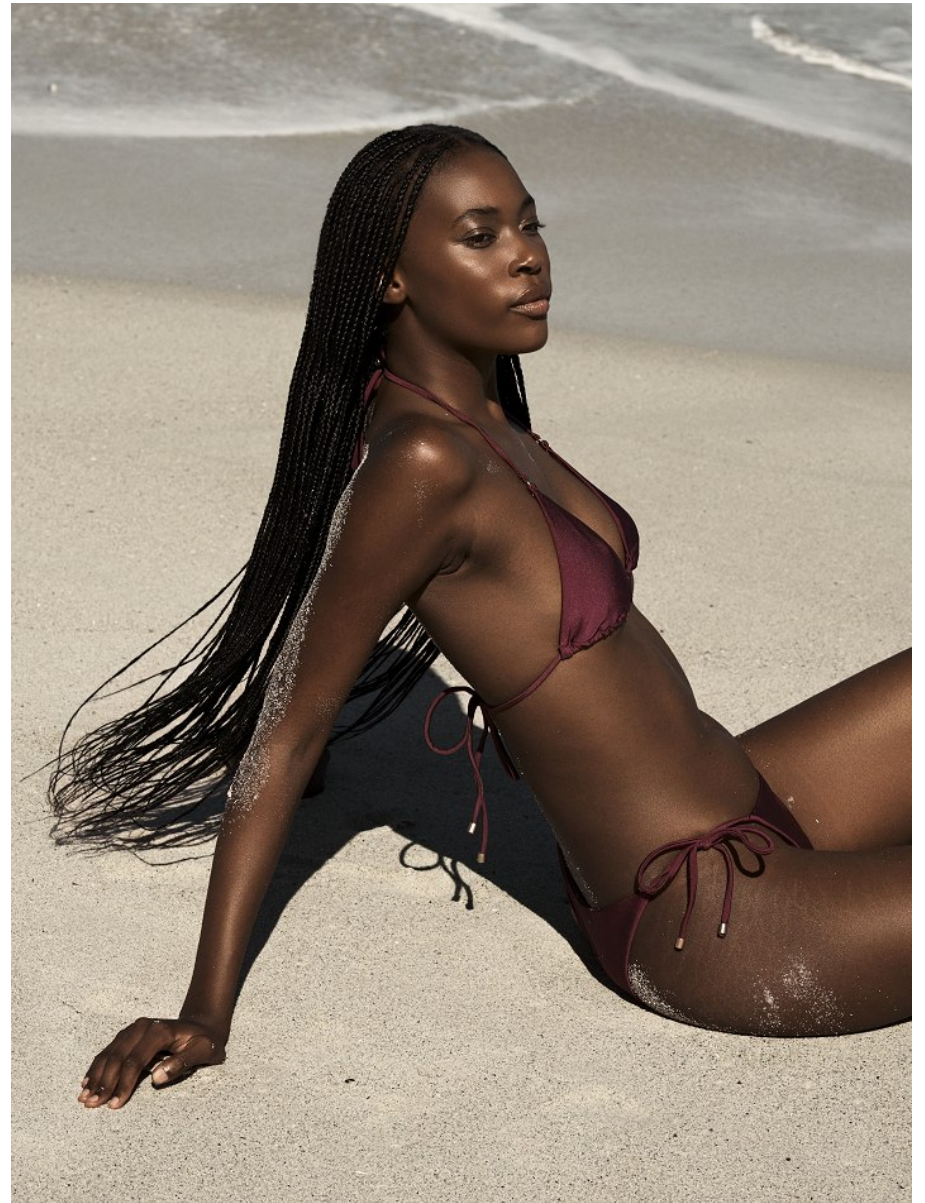

BOSS MODELS

CAPE TOWN

NANDI BANDA

Height: 172cm Bust: 78cm Waist: 65cm Hips: 95cm Shoe: 6 UK Hair: Black Eyes: Brown