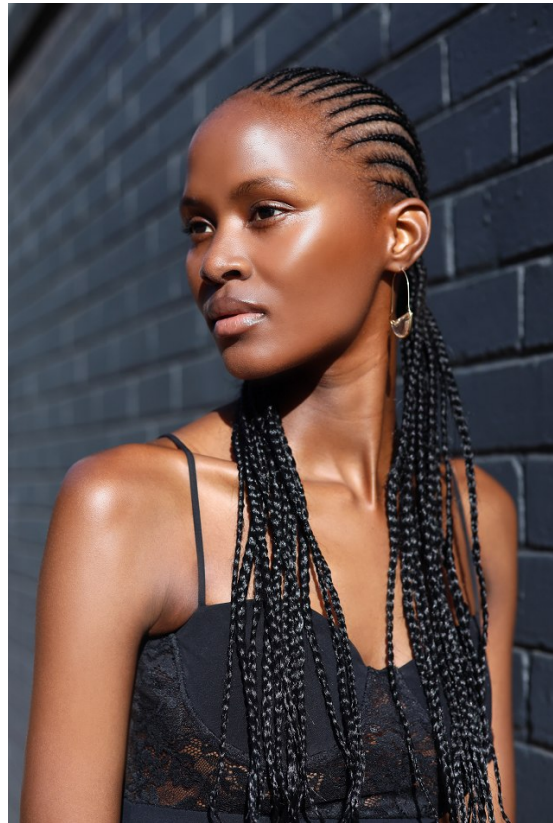

BOSS MODELS

CAPE TOWN

KELEBOGILE TSIMA

Height: 180cm Bust: 80cm Waist: 62cm Hips: 96cm Shoe: 6 UK Hair: Black Eyes: Brown

BOSS MODELS

CAPE TOWN

KELEBOGILE TSIMA

Height: 180cm Bust: 80cm Waist: 62cm Hips: 96cm Shoe: 6 UK Hair: Black Eyes: Brown