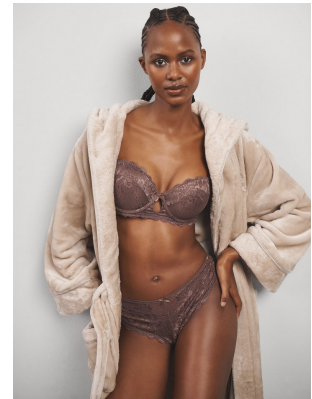

# BOSS MODELS

CAPE TOWN

## KELEBOGILE TSIMA

Height: 180cm Bust: 80cm Waist: 62cm Hips: 96cm Shoe: 6 UK Hair: Black Eyes: Brown