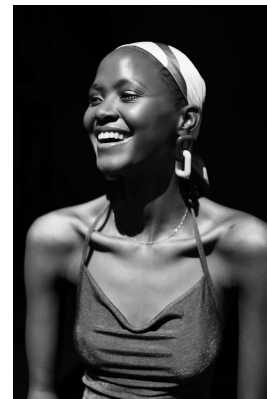

# BOSS MODELS

CAPE TOWN

## KELEBOGILE TSIMA

Height: 180cm Bust: 80cm Waist: 62cm Hips: 96cm Shoe: 6 UK Hair: Black Eyes: Brown