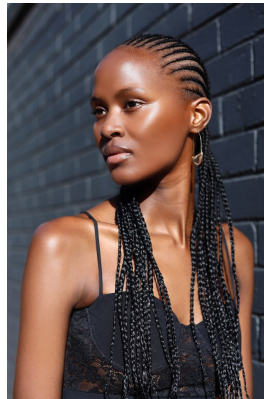

# BOSS MODELS

CAPE TOWN

## KELEBOGILE TSIMA

Height: 180cm Bust: 80cm Waist: 62cm Hips: 96cm Shoe: 6 UK Hair: Black Eyes: Brown