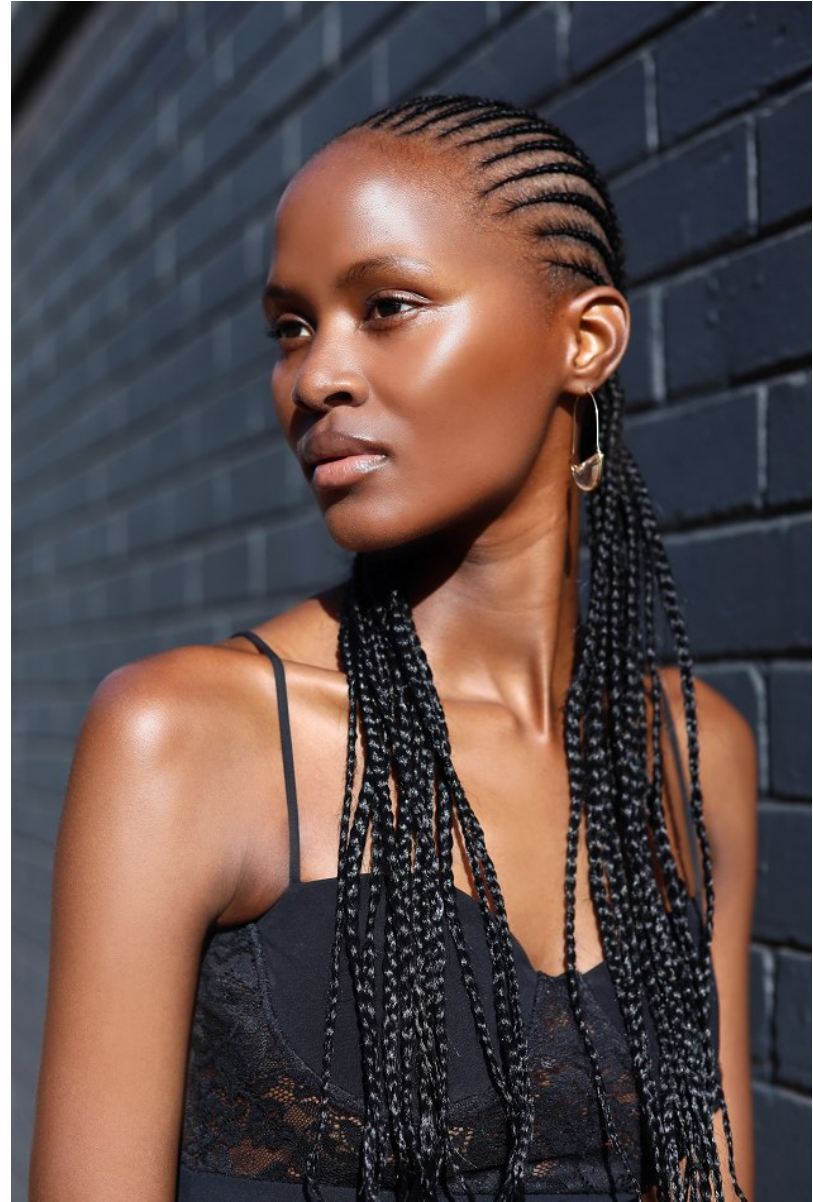

BOSS MODELS

CAPE TOWN

KELEBOGILE TSIMA

Height: 180cm Bust: 80cm Waist: 62cm Hips: 96cm Shoe: 6 UK Hair: Black Eyes: Brown

BOSS MODELS

CAPE TOWN

KELEBOGILE TSIMA

Height: 180cm Bust: 80cm Waist: 62cm Hips: 96cm Shoe: 6 UK Hair: Black Eyes: Brown