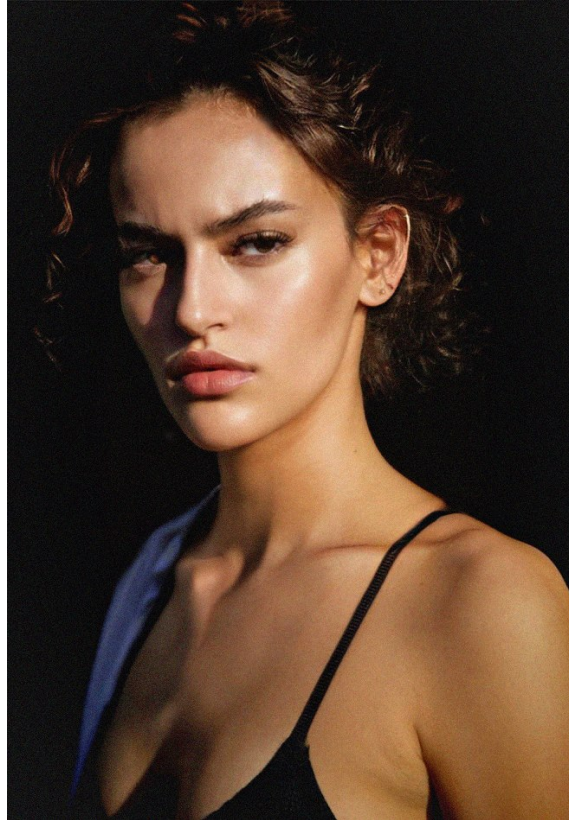

BOSS MODELS

CAPE TOWN

NADYA NOBREGA

Height: 175cm Bust: 82cm Waist: 69cm Hips: 91cm Shoe: 6 UK Hair: Brown Eyes: Brown

BOSS MODELS

CAPE TOWN

NADYA NOBREGA

Height: 175cm Bust: 82cm Waist: 69cm Hips: 91cm Shoe: 6 UK Hair: Brown Eyes: Brown

BOSS MODELS

CAPE TOWN

NADYA NOBREGA

Height: 175cm Bust: 82cm Waist: 69cm Hips: 91cm Shoe: 6 UK Hair: Brown Eyes: Brown

BOSS MODELS

CAPE TOWN

EDITOR-IN-CHIEF Siphwe Mpye
 (mpyesh@arena.africa)
 CREATIVE DIRECTOR Anna Linnelid
 (linnelid@arena.africa)
 DESIGN EDITOR Siphwe Mhama
 (Patience.Tshabalala)
 SUBEDITOR Isakadi Post
 FASHION DIRECTOR Sharon Armstrong
 (armstrong@arena.africa)
 FASHION INTERN Yollawa Myalaza
 (myalaza@arena.africa)
 BEAUTY EDITOR Nakhobana Tshepo
 (tshepo@arena.africa)
 EDITOR AT LARGE Gary Catterall
 DIGITAL EDITOR Agnes Momboko-Maripane
 GROUP MOTORING EDITOR Denis Droppa
 (droppa@arena.africa)
 FINANCIAL EYE Thabane Makhahathe
 BUSINESS DAY EDITOR-IN-CHIEF
 Alexander Parker
 ACTING GROUP CEO Pale Molebeledi
 BUSINESS MANAGER LUXURY
 Celeste Khumalo
 (khumalo@arena.africa)
 ACCOUNT MANAGER Joburg
 Anne Adkins 021 481 4440
 (adkins@arena.africa)
 ACCOUNT MANAGER Western Cape
 Samantha Pienaar 021 859 0166
 (pienaar@arena.africa)
 Wanted is available with
 Business Day nationwide.
 Subscription enquiries:
 082 922 2200
 PRINTED by Novus Print for
 Arena Holdings, Mill on Empire,
 16 Empire Road (off Empire
 and Hillside roads),
 Parktown, Johannesburg, 2193