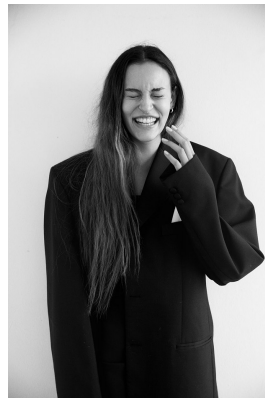

# BOSS MODELS

CAPE TOWN

NADYA NOBREGA

Height: 175cm Bust: 82cm Waist: 69cm Hips: 91cm Shoe: 6 UK Hair: Brown Eyes: Brown

# BOSS MODELS

CAPE TOWN

Image: Nadya Nobrega represented by Boss Models Cape Town

NADYA NOBREGA

Height: 175cm Bust: 82cm Waist: 69cm Hips: 91cm Shoe: 6 UK Hair: Brown Eyes: Brown