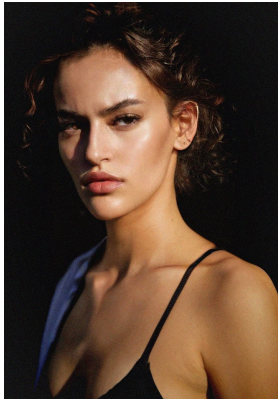

# BOSS MODELS

CAPE TOWN

NADYA NOBREGA

Height: 175cm Bust: 82cm Waist: 69cm Hips: 91cm Shoe: 6 UK Hair: Brown Eyes: Brown

# BOSS MODELS

CAPE TOWN

Image: Nadya Nobrega represented by Boss Models Cape Town

NADYA NOBREGA

Height: 175cm Bust: 82cm Waist: 69cm Hips: 91cm Shoe: 6 UK Hair: Brown Eyes: Brown