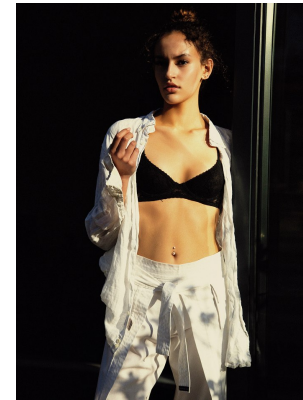

# BOSS MODELS

CAPE TOWN

NADYA NOBREGA

Height: 175cm Bust: 82cm Waist: 69cm Hips: 91cm Shoe: 6 UK Hair: Brown Eyes: Brown

# BOSS MODELS

CAPE TOWN

Image: Nadya Nobrega represented by Boss Models Cape Town

NADYA NOBREGA

Height: 175cm Bust: 82cm Waist: 69cm Hips: 91cm Shoe: 6 UK Hair: Brown Eyes: Brown