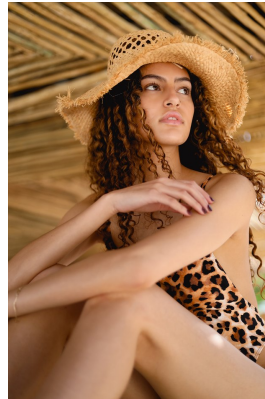

# BOSS MODELS

CAPE TOWN

NADYA NOBREGA

Height: 175cm Bust: 82cm Waist: 69cm Hips: 91cm Shoe: 6 UK Hair: Brown Eyes: Brown

# BOSS MODELS

CAPE TOWN

Image: Nadya Nobrega represented by Boss Models Cape Town

NADYA NOBREGA

Height: 175cm Bust: 82cm Waist: 69cm Hips: 91cm Shoe: 6 UK Hair: Brown Eyes: Brown