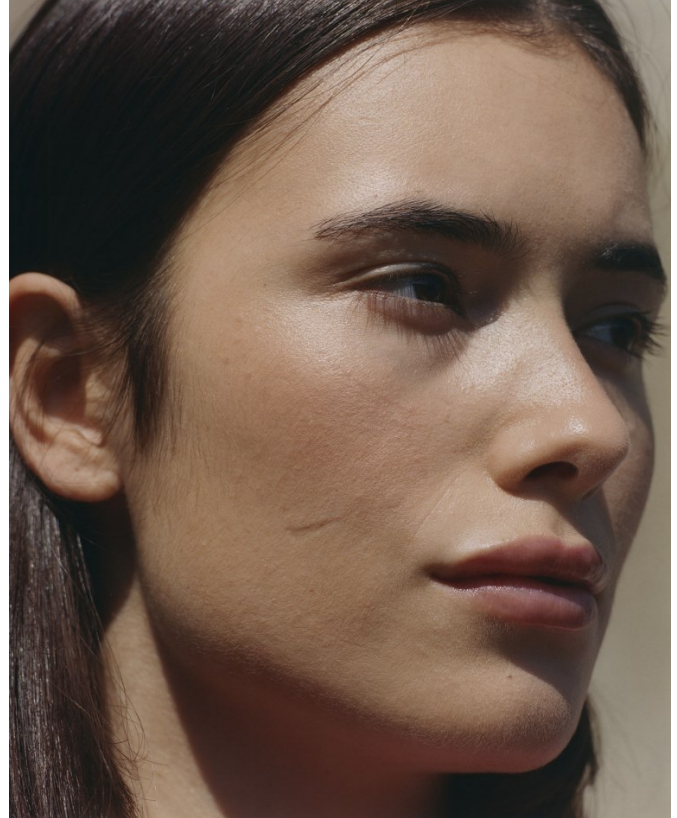

BOSS MODELS

CAPE TOWN

Image: Katarina Pruim represented by Boss Models Cape Town

KATARINA PRUIM

Height: 175cm Bust: 88cm Waist: 67cm Hips: 92cm Shoe: 7 UK Hair: Dark Brown Eyes: Brown