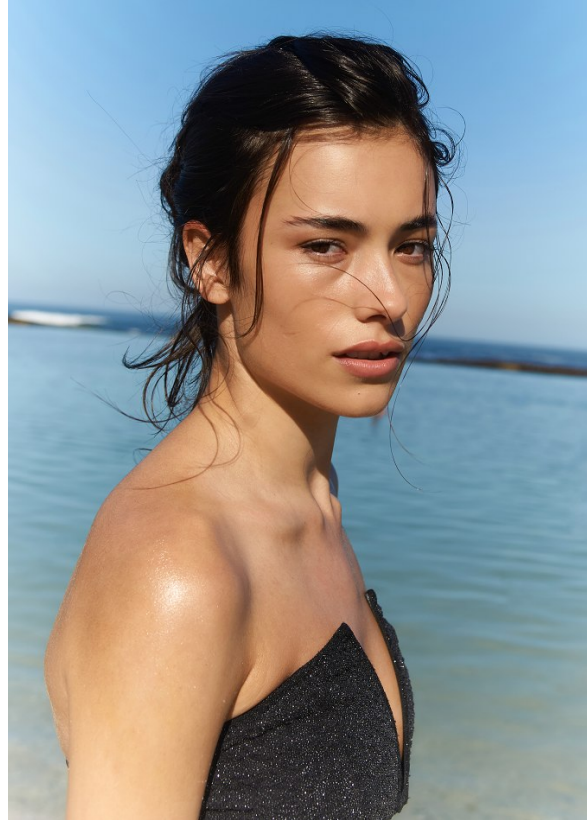

BOSS MODELS

CAPE TOWN

KATARINA PRUIJ

Height: 175cm Bust: 88cm Waist: 67cm Hips: 92cm Shoe: 7 UK Hair: Dark Brown Eyes: Brown

BOSS MODELS

CAPE TOWN

KATARINA PRUIM

Height: 175cm Bust: 88cm Waist: 67cm Hips: 92cm Shoe: 7 UK Hair: Dark Brown Eyes: Brown

BOSS MODELS

CAPE TOWN

KATARINA PRUIM

Height: 175cm Bust: 88cm Waist: 67cm Hips: 92cm Shoe: 7 UK Hair: Dark Brown Eyes: Brown

BOSS MODELS

CAPE TOWN

KATARINA PRUIM

Height: 175cm Bust: 88cm Waist: 67cm Hips: 92cm Shoe: 7 UK Hair: Dark Brown Eyes: Brown