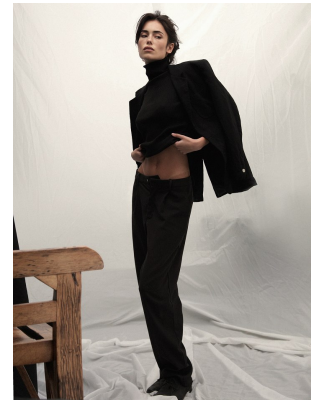

BOSS MODELS

CAPE TOWN

KATARINA PRUIM

Height: 175cm Bust: 88cm Waist: 67cm Hips: 92cm Shoe: 7 UK Hair: Dark Brown Eyes: Brown

BOSS MODELS

CAPE TOWN

KATARINA PRUIM

Height: 175cm Bust: 88cm Waist: 67cm Hips: 92cm Shoe: 7 UK Hair: Dark Brown Eyes: Brown

BOSS MODELS

CAPE TOWN

Image: Katarina Pruum represented by Boss Models Cape Town

KATARINA PRUIM

Height: 175cm Bust: 88cm Waist: 67cm Hips: 92cm Shoe: 7 UK Hair: Dark Brown Eyes: Brown