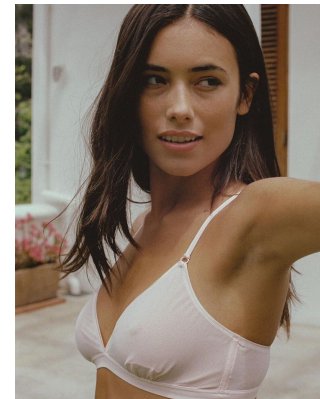

BOSS MODELS

CAPE TOWN

KATARINA PRUIM

Height: 175cm Bust: 88cm Waist: 67cm Hips: 92cm Shoe: 7 UK Hair: Dark Brown Eyes: Brown

BOSS MODELS

CAPE TOWN

KATARINA PRUIM

Height: 175cm Bust: 88cm Waist: 67cm Hips: 92cm Shoe: 7 UK Hair: Dark Brown Eyes: Brown

BOSS MODELS

CAPE TOWN

Image: Katarina Pruum represented by Boss Models Cape Town

KATARINA PRUIM

Height: 175cm Bust: 88cm Waist: 67cm Hips: 92cm Shoe: 7 UK Hair: Dark Brown Eyes: Brown