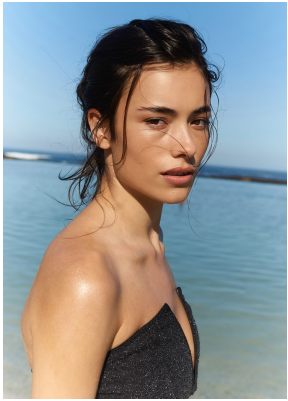

BOSS MODELS

CAPE TOWN

KATARINA PRUIM

Height: 175cm Bust: 88cm Waist: 67cm Hips: 92cm Shoe: 7 UK Hair: Dark Brown Eyes: Brown

BOSS MODELS

CAPE TOWN

KATARINA PRUIM

Height: 175cm Bust: 88cm Waist: 67cm Hips: 92cm Shoe: 7 UK Hair: Dark Brown Eyes: Brown

BOSS MODELS

CAPE TOWN

Image: Katarina Pruum represented by Boss Models Cape Town

KATARINA PRUIM

Height: 175cm Bust: 88cm Waist: 67cm Hips: 92cm Shoe: 7 UK Hair: Dark Brown Eyes: Brown