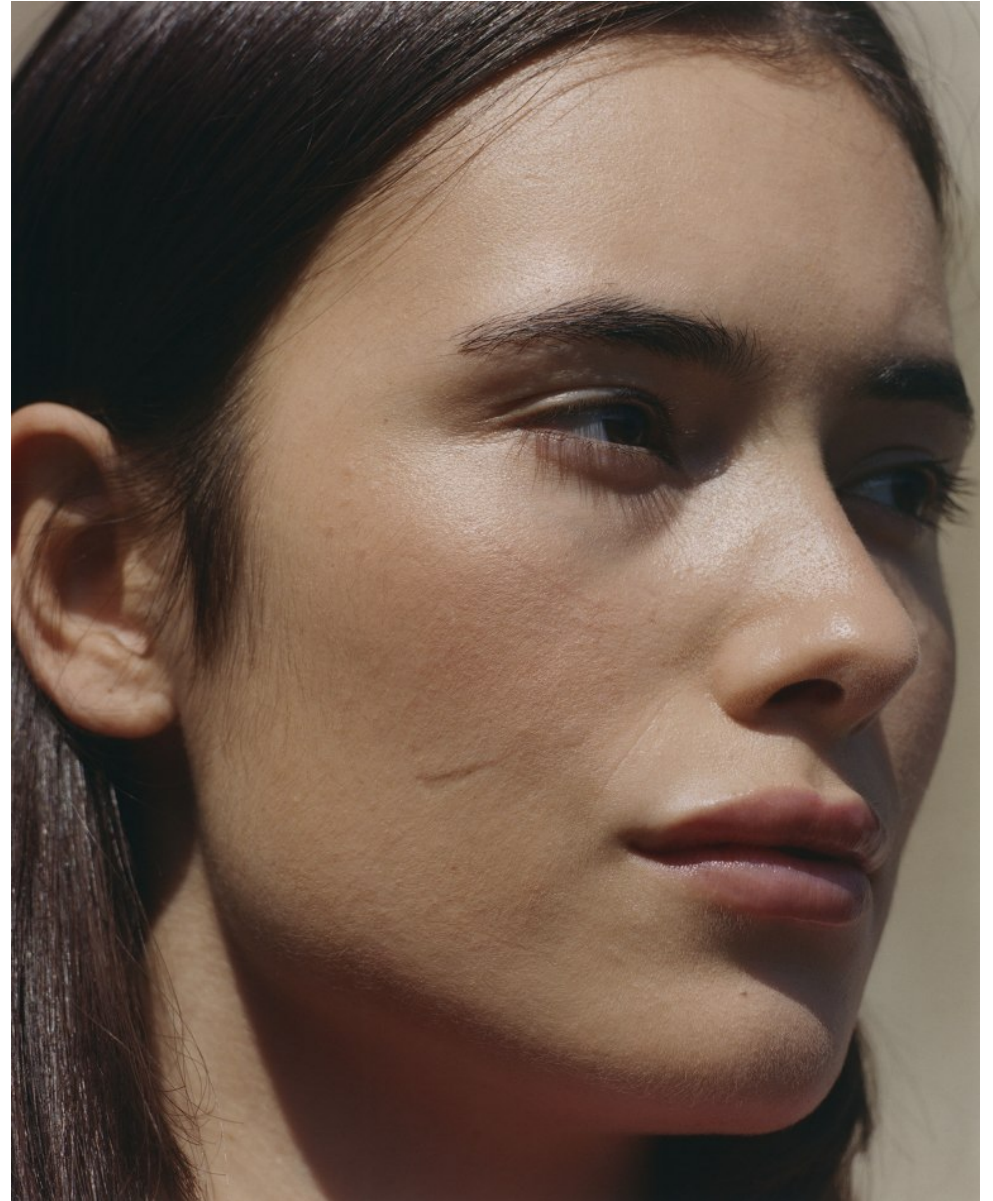

BOSS MODELS

CAPE TOWN

KATARINA PRUIM

Height: 175cm Bust: 88cm Waist: 67cm Hips: 92cm Shoe: 7 UK Hair: Dark Brown Eyes: Brown