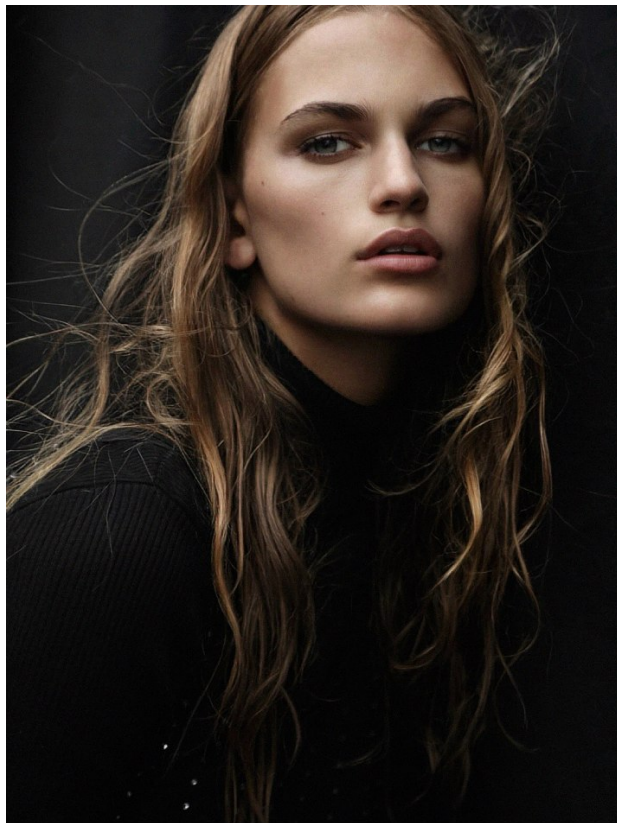

BOSS MODELS

CAPE TOWN

MIA VAN ASWEGEN

Height: 178cm Bust: 88cm Waist: 64cm Hips: 93cm Shoe: 6.5 UK Hair: Blonde Eyes: Green/Grey

BOSS MODELS

CAPE TOWN

MIA VAN ASWEGEN

Height: 178cm Bust: 88cm Waist: 64cm Hips: 93cm Shoe: 6.5 UK Hair: Blonde Eyes: Green/Grey