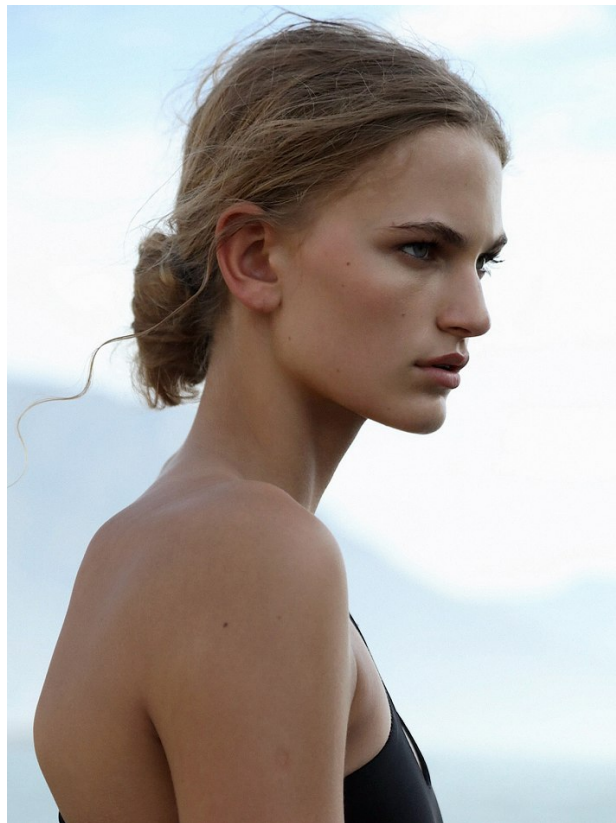

BOSS MODELS

CAPE TOWN

MIA VAN ASWEGEN

Height: 178cm Bust: 88cm Waist: 64cm Hips: 93cm Shoe: 6.5 UK Hair: Blonde Eyes: Green/Grey