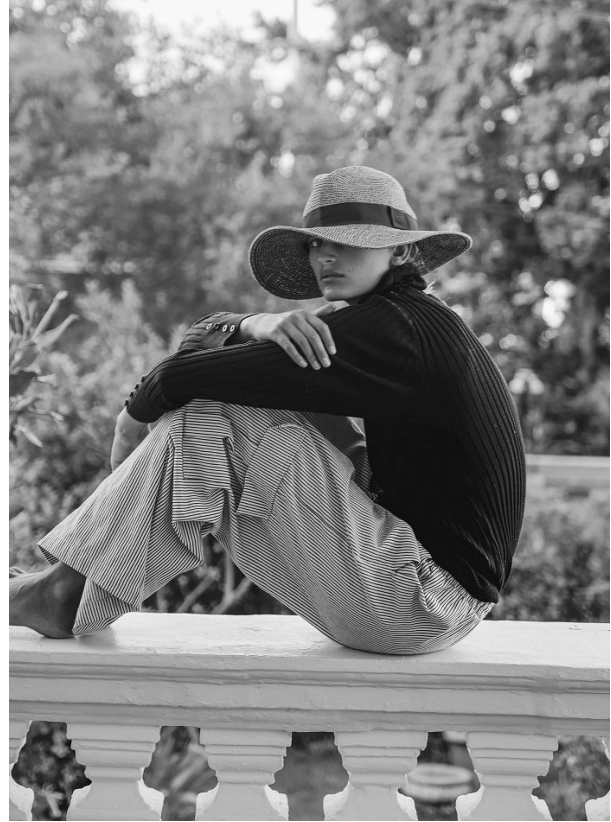

BOSS MODELS

CAPE TOWN

MIA VAN ASWEGEN

Height: 178cm Bust: 88cm Waist: 64cm Hips: 93cm Shoe: 6.5 UK Hair: Blonde Eyes: Green/Grey

BOSS MODELS

CAPE TOWN

MIA VAN ASWEGEN

Height: 178cm Bust: 88cm Waist: 64cm Hips: 93cm Shoe: 6.5 UK Hair: Blonde Eyes: Green/Grey