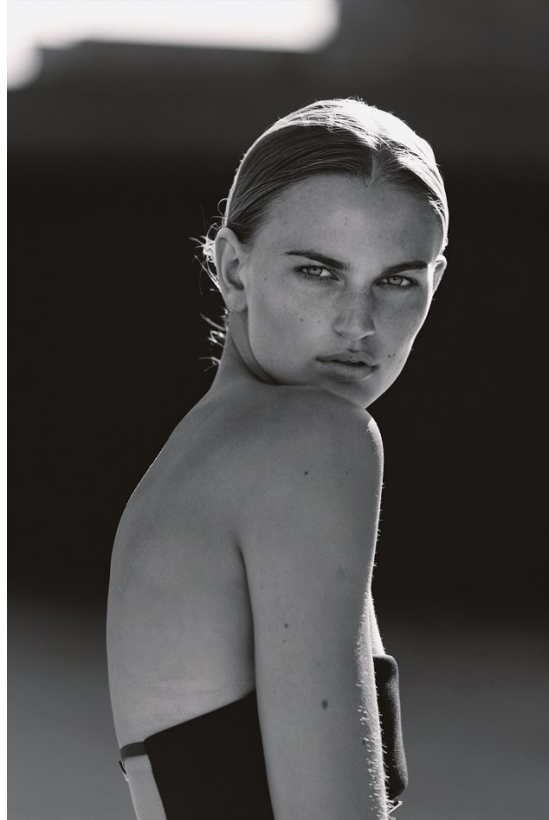

BOSS MODELS

CAPE TOWN

MIA VAN ASWEGEN

Height: 178cm Bust: 88cm Waist: 64cm Hips: 93cm Shoe: 6.5 UK Hair: Blonde Eyes: Green/Grey

BOSS MODELS

CAPE TOWN

MIA VAN ASWEGEN

Height: 178cm Bust: 88cm Waist: 64cm Hips: 93cm Shoe: 6.5 UK Hair: Blonde Eyes: Green/Grey