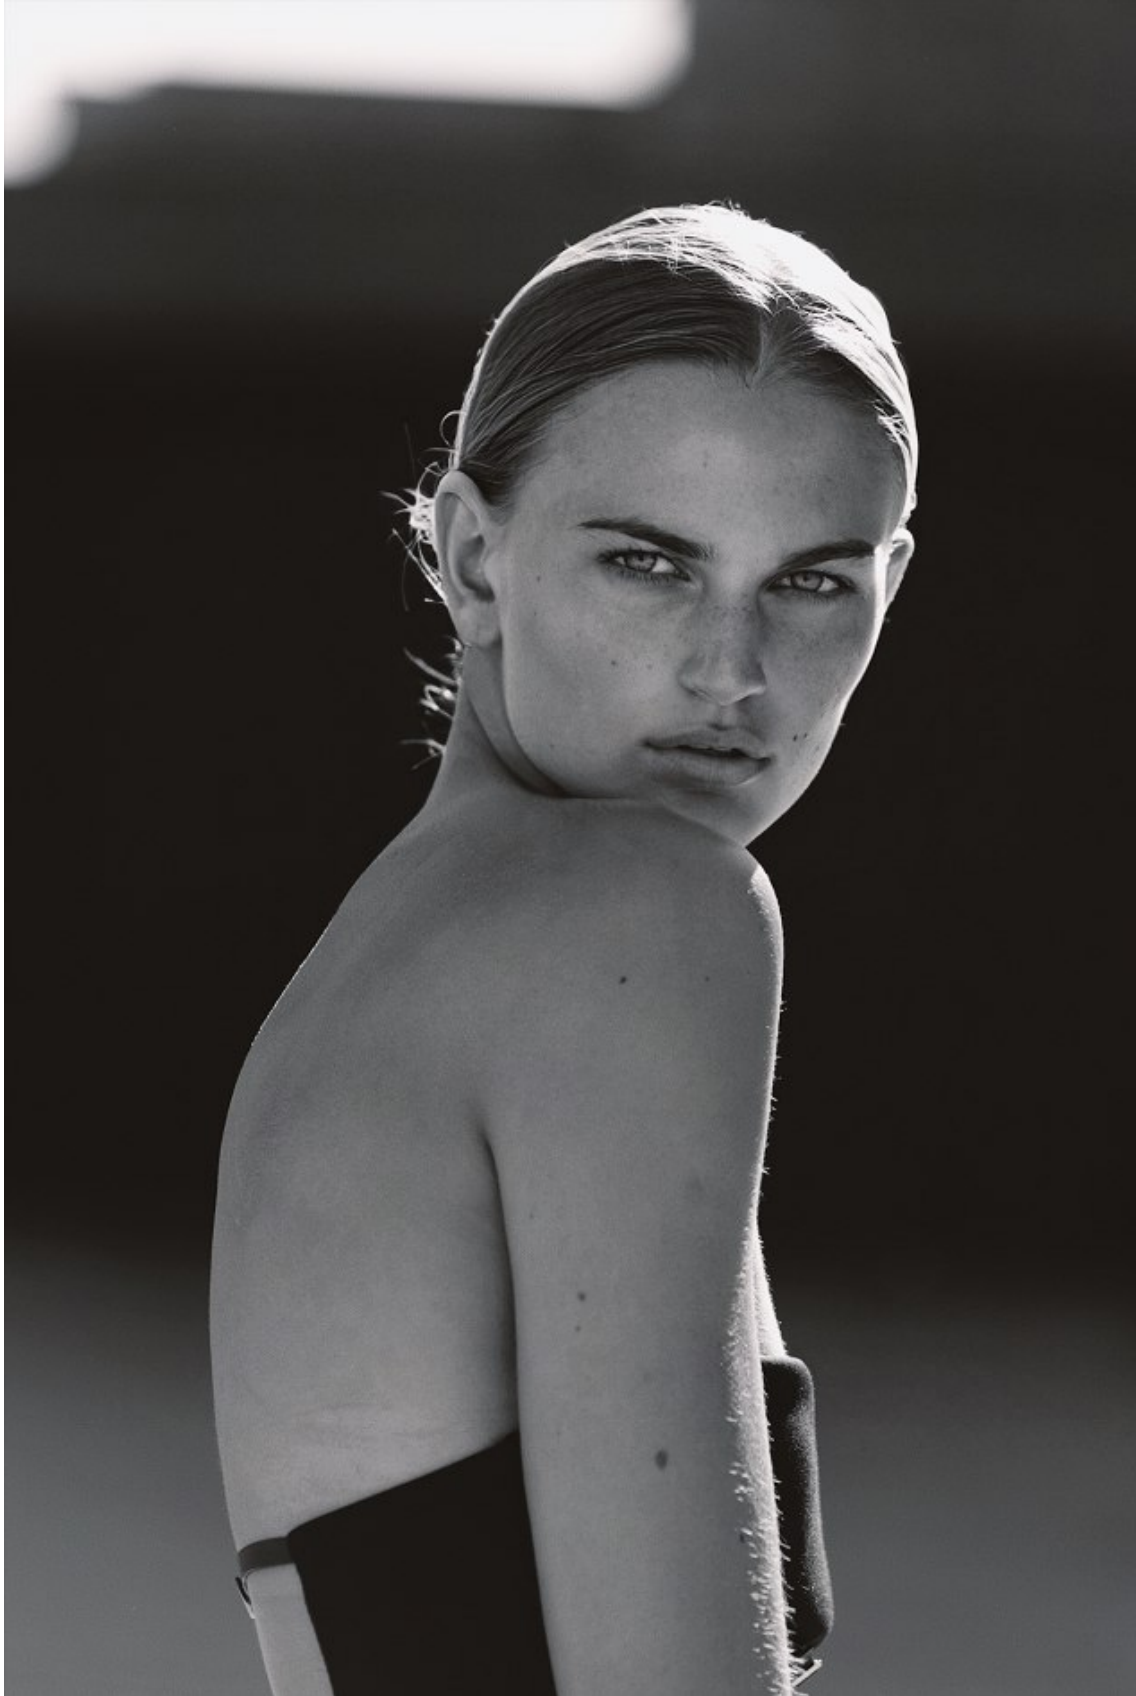

# BOSS MODELS

CAPE TOWN

MIA VAN ASWEGEN

Height: 178cm Bust: 88cm Waist: 64cm Hips: 93cm Shoe: 6.5 UK Hair: Blonde Eyes: Green/Grey