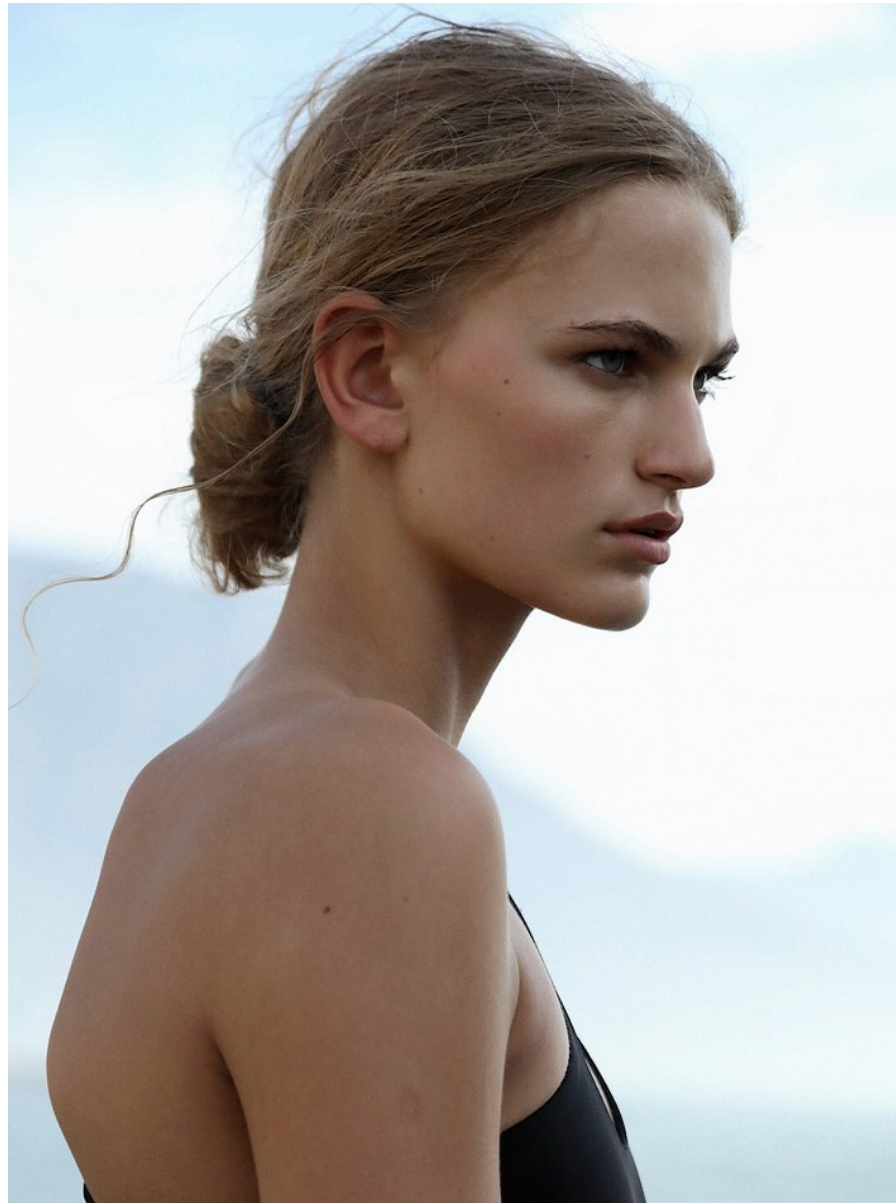

BOSS MODELS

CAPE TOWN

MIA VAN ASWEGEN

Height: 178cm Bust: 88cm Waist: 64cm Hips: 93cm Shoe: 6.5 UK Hair: Blonde Eyes: Green/Grey