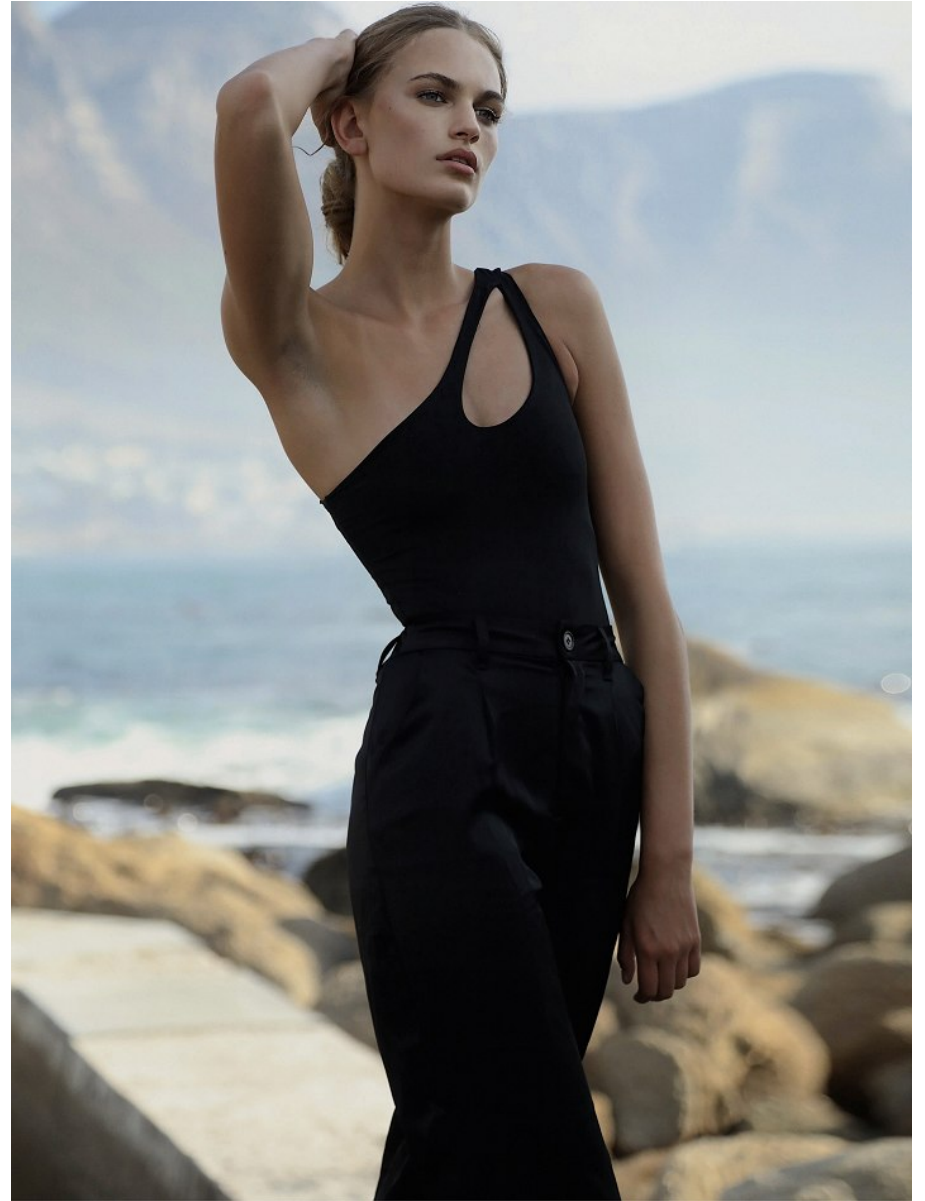

BOSS MODELS

CAPE TOWN

MIA VAN ASWEGEN

Height: 178cm Bust: 88cm Waist: 64cm Hips: 93cm Shoe: 6.5 UK Hair: Blonde Eyes: Green/Grey