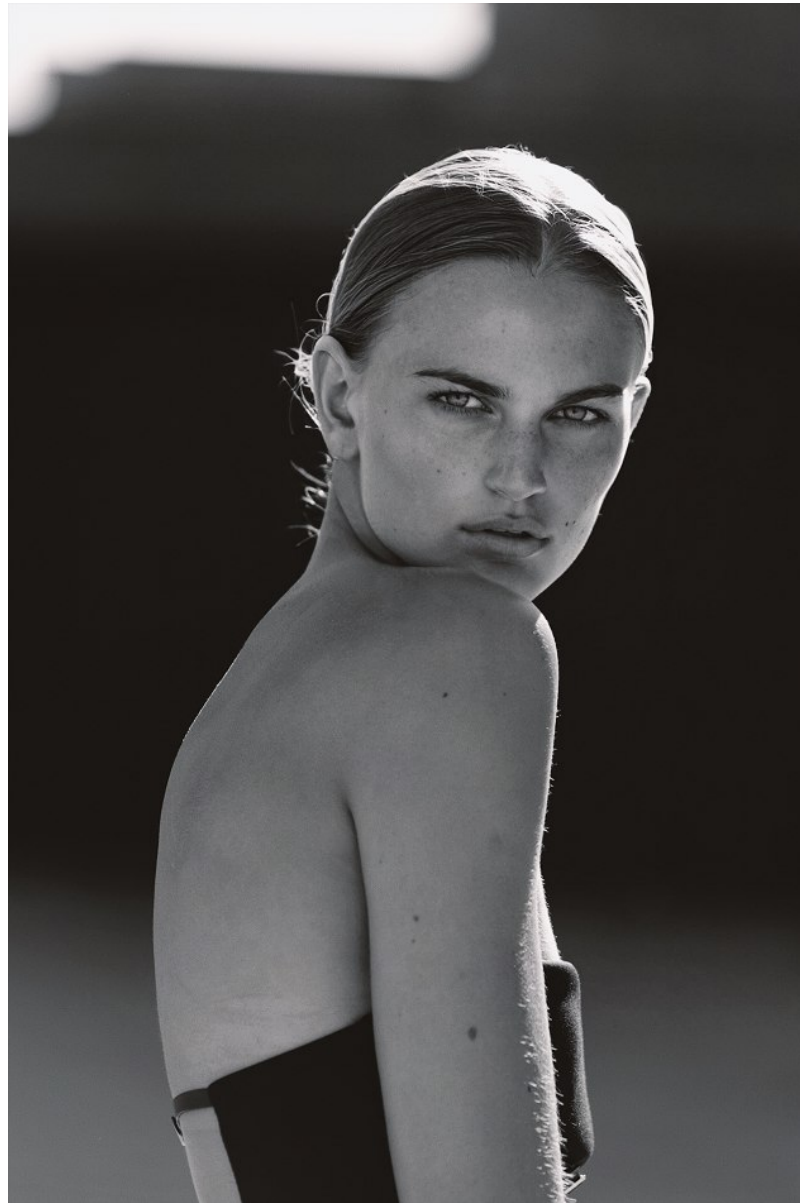

# BOSS MODELS

CAPE TOWN

MIA VAN ASWEGEN

Height: 178cm Bust: 88cm Waist: 64cm Hips: 93cm Shoe: 6.5 UK Hair: Blonde Eyes: Green/Grey