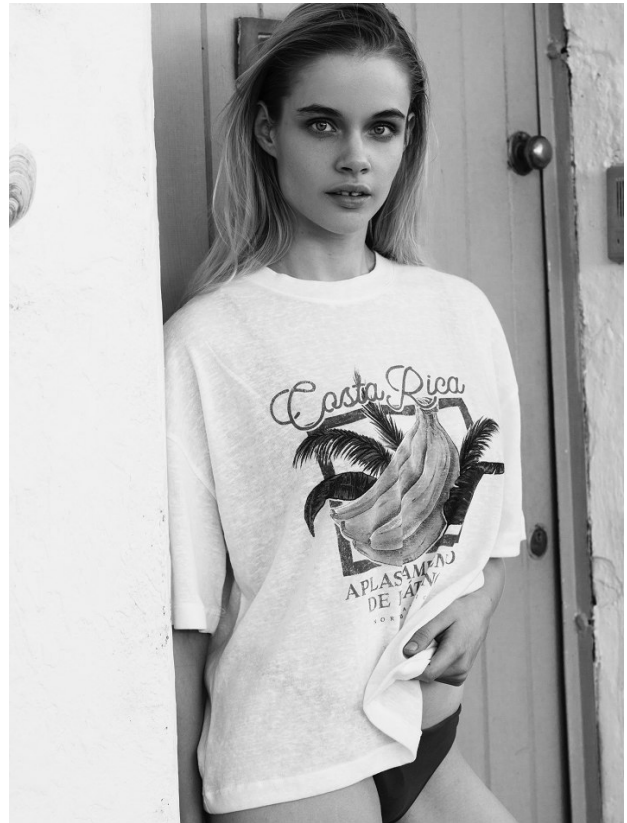

BOSS MODELS

CAPE TOWN

NOA HENLEY

Height: 173cm Bust: 87cm Waist: 64cm Hips: 92cm Shoe: 6 UK Hair: Blonde Eyes: Blue