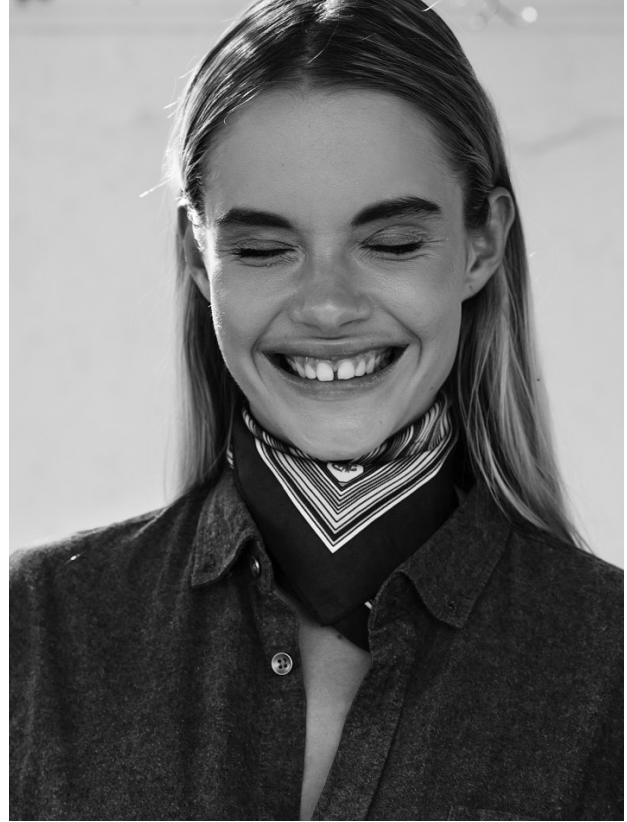

BOSS MODELS

CAPE TOWN

NOA HENLEY

Height: 173cm Bust: 87cm Waist: 64cm Hips: 92cm Shoe: 6 UK Hair: Blonde Eyes: Blue