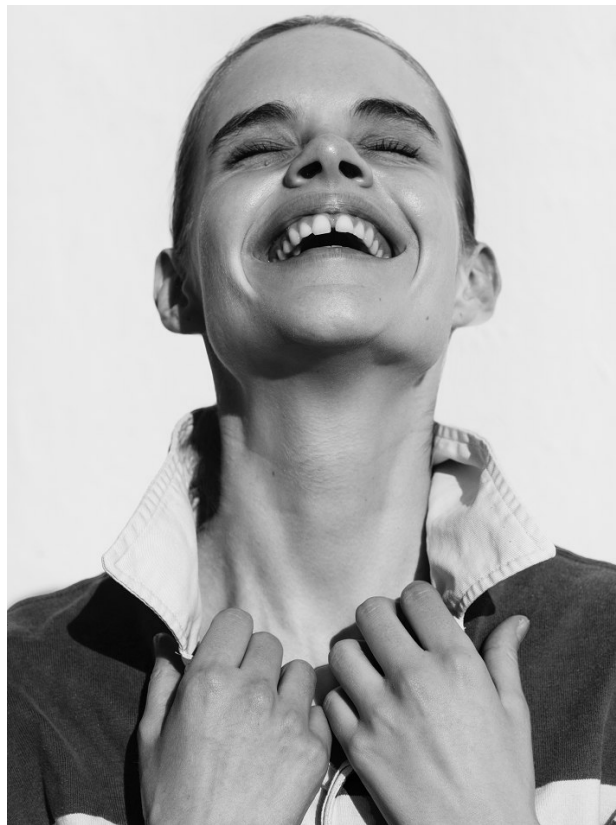

BOSS MODELS

CAPE TOWN

NOA HENLEY

Height: 173cm Bust: 87cm Waist: 64cm Hips: 92cm Shoe: 6 UK Hair: Blonde Eyes: Blue