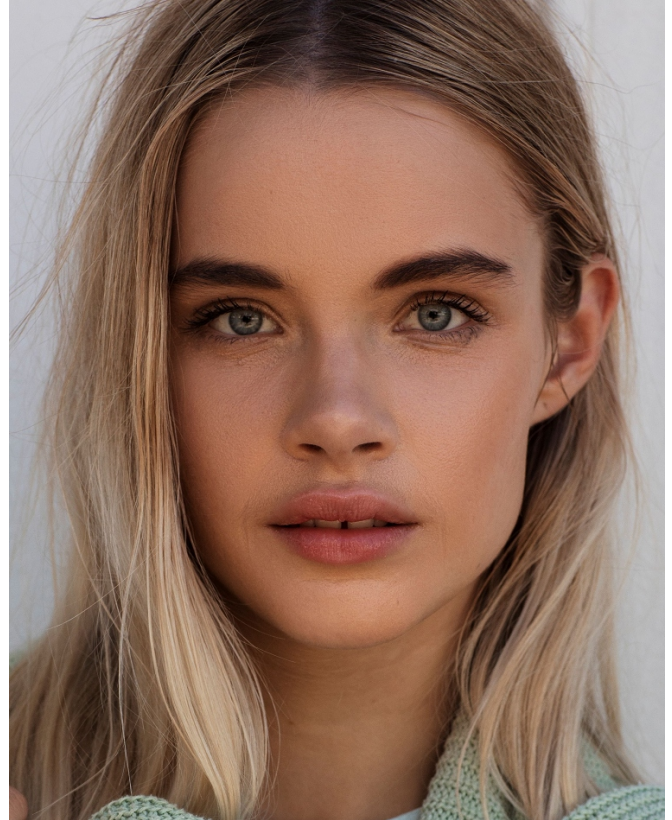

BOSS MODELS

CAPE TOWN

NOA HENLEY

Height: 173cm Bust: 87cm Waist: 64cm Hips: 92cm Shoe: 6 UK Hair: Blonde Eyes: Blue