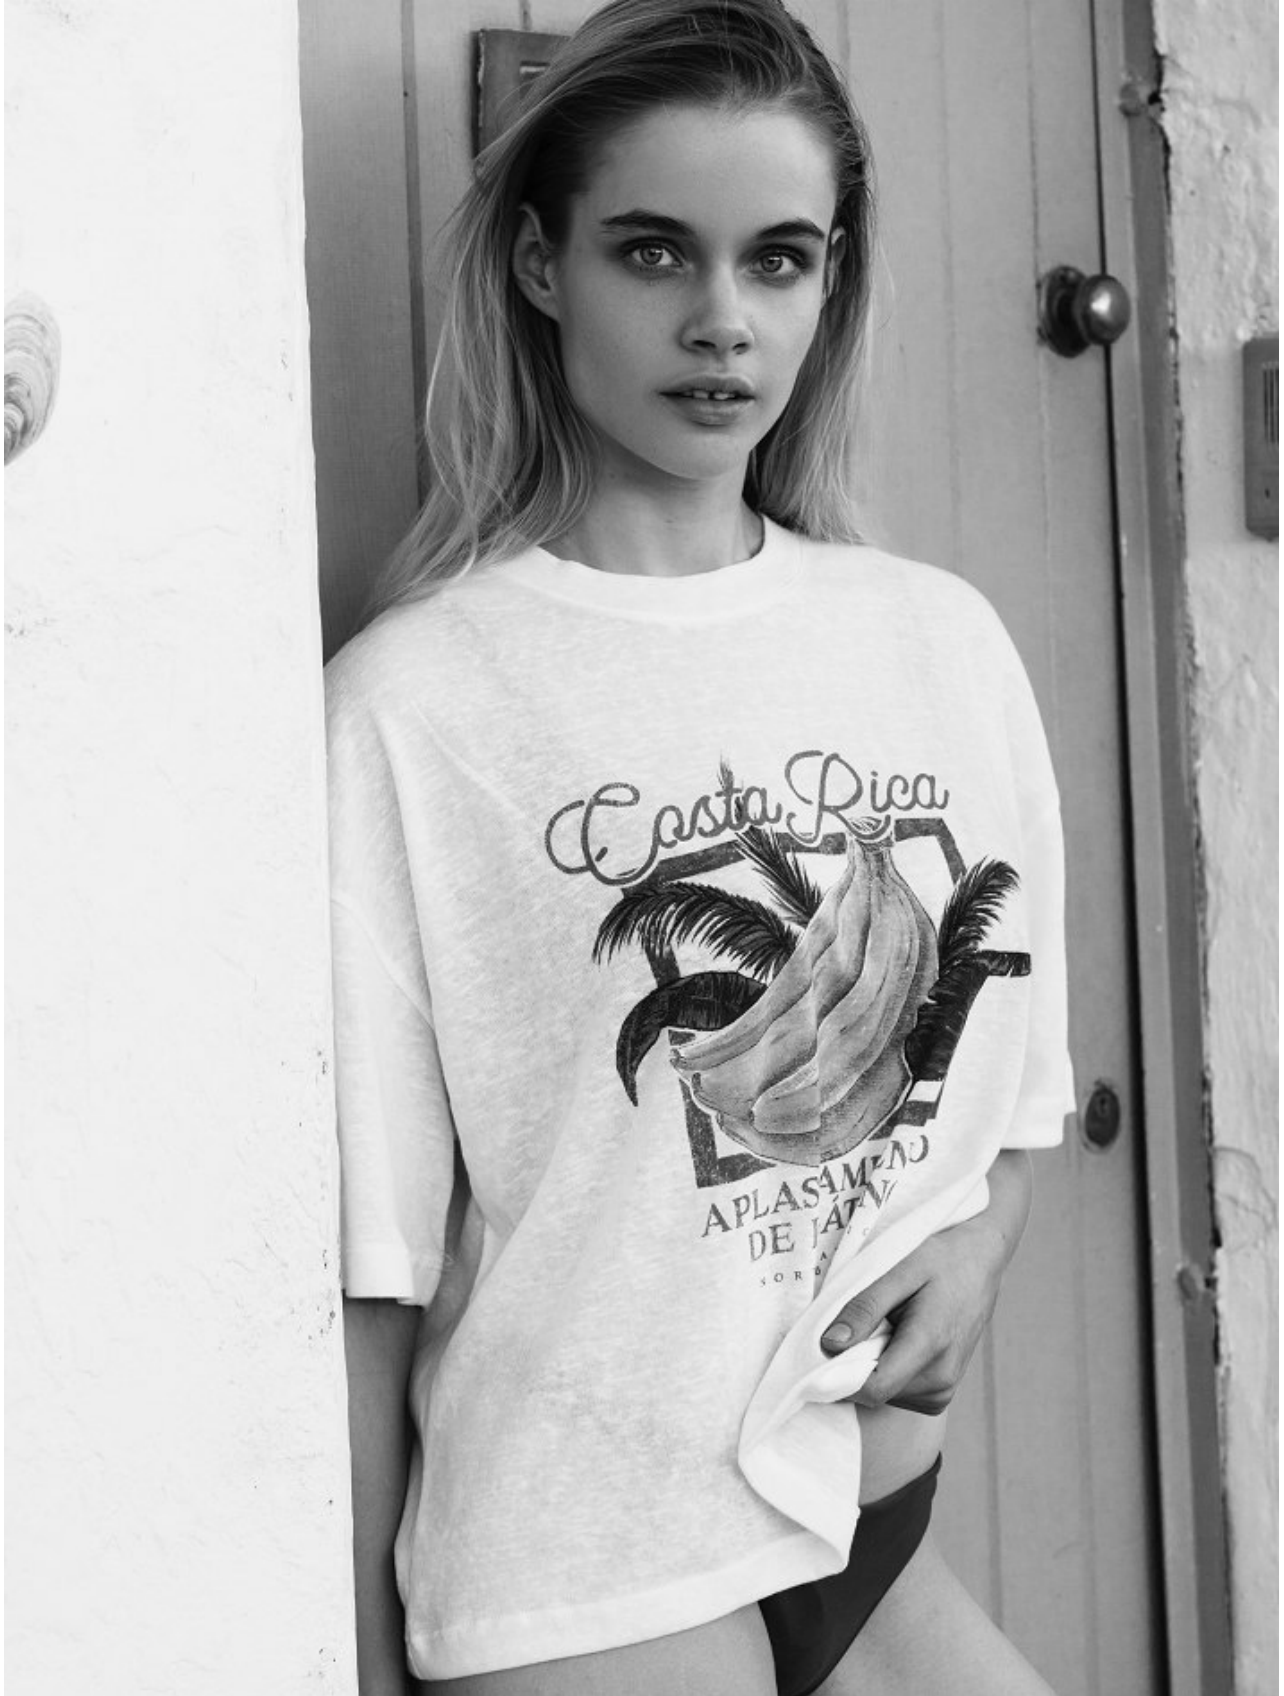

BOSS MODELS

CAPE TOWN

NOA HENLEY

Height: 173cm Bust: 87cm Waist: 64cm Hips: 92cm Shoe: 6 UK Hair: Blonde Eyes: Blue

BOSS MODELS

CAPE TOWN

NOA HENLEY

Height: 173cm Bust: 87cm Waist: 64cm Hips: 92cm Shoe: 6 UK Hair: Blonde Eyes: Blue