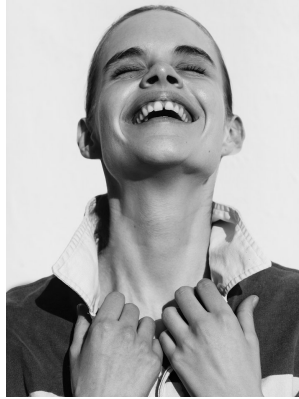

BOSS MODELS

CAPE TOWN

NOA HENLEY

Height: 173cm Bust: 87cm Waist: 64cm Hips: 92cm Shoe: 6 UK Hair: Blonde Eyes: Blue

BOSS MODELS

CAPE TOWN

NOA HENLEY

Height: 173cm Bust: 87cm Waist: 64cm Hips: 92cm Shoe: 6 UK Hair: Blonde Eyes: Blue

BOSS MODELS

CAPE TOWN

Image: Noa Henley represented by Boss Models Cape Town

NOA HENLEY

Height: 173cm Bust: 87cm Waist: 64cm Hips: 92cm Shoe: 6 UK Hair: Blonde Eyes: Blue