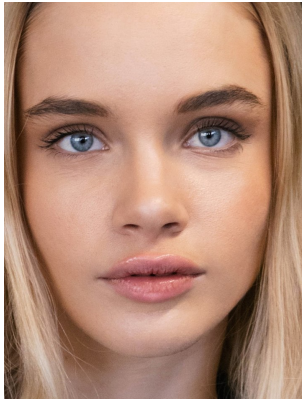

BOSS MODELS

CAPE TOWN

NOA HENLEY

Height: 173cm Bust: 87cm Waist: 64cm Hips: 92cm Shoe: 6 UK Hair: Blonde Eyes: Blue

BOSS MODELS

CAPE TOWN

NOA HENLEY

Height: 173cm Bust: 87cm Waist: 64cm Hips: 92cm Shoe: 6 UK Hair: Blonde Eyes: Blue

BOSS MODELS

CAPE TOWN

Image: Noa Henley represented by Boss Models Cape Town

NOA HENLEY

Height: 173cm Bust: 87cm Waist: 64cm Hips: 92cm Shoe: 6 UK Hair: Blonde Eyes: Blue