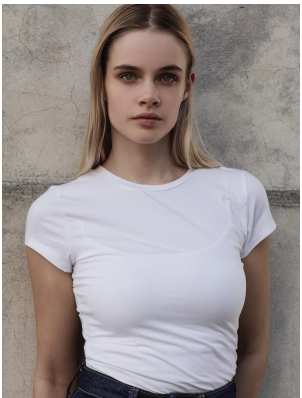

BOSS MODELS

CAPE TOWN

NOA HENLEY

Height: 173cm Bust: 87cm Waist: 64cm Hips: 92cm Shoe: 6 UK Hair: Blonde Eyes: Blue

BOSS MODELS

CAPE TOWN

NOA HENLEY

Height: 173cm Bust: 87cm Waist: 64cm Hips: 92cm Shoe: 6 UK Hair: Blonde Eyes: Blue

BOSS MODELS

CAPE TOWN

Image: Noa Henley represented by Boss Models Cape Town

NOA HENLEY

Height: 173cm Bust: 87cm Waist: 64cm Hips: 92cm Shoe: 6 UK Hair: Blonde Eyes: Blue