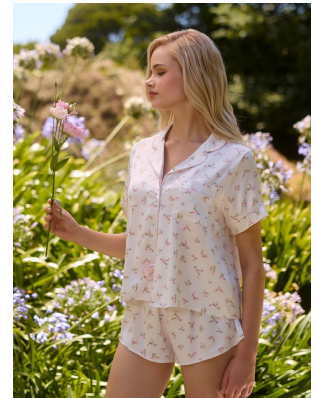

BOSS MODELS

CAPE TOWN

NOA HENLEY

Height: 173cm Bust: 87cm Waist: 64cm Hips: 92cm Shoe: 6 UK Hair: Blonde Eyes: Blue

BOSS MODELS

CAPE TOWN

NOA HENLEY

Height: 173cm Bust: 87cm Waist: 64cm Hips: 92cm Shoe: 6 UK Hair: Blonde Eyes: Blue

BOSS MODELS

CAPE TOWN

Image: Noa Henley represented by Boss Models Cape Town

NOA HENLEY

Height: 173cm Bust: 87cm Waist: 64cm Hips: 92cm Shoe: 6 UK Hair: Blonde Eyes: Blue