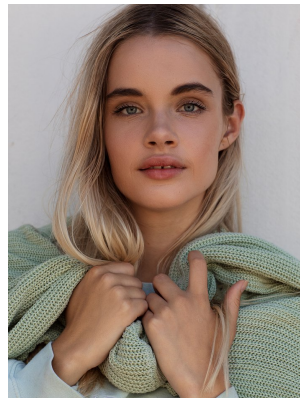

BOSS MODELS

CAPE TOWN

NOA HENLEY

Height: 173cm Bust: 87cm Waist: 64cm Hips: 92cm Shoe: 6 UK Hair: Blonde Eyes: Blue

BOSS MODELS

CAPE TOWN

NOA HENLEY

Height: 173cm Bust: 87cm Waist: 64cm Hips: 92cm Shoe: 6 UK Hair: Blonde Eyes: Blue

BOSS MODELS

CAPE TOWN

Image: Noa Henley represented by Boss Models Cape Town

NOA HENLEY

Height: 173cm Bust: 87cm Waist: 64cm Hips: 92cm Shoe: 6 UK Hair: Blonde Eyes: Blue