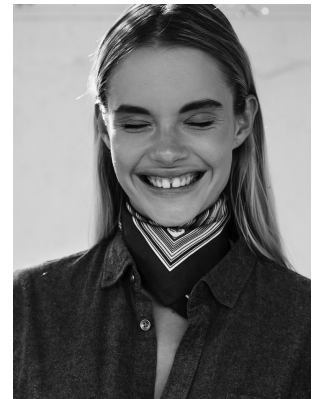

BOSS MODELS

CAPE TOWN

NOA HENLEY

Height: 175cm Bust: 90cm Waist: 66cm Hips: 93cm Shoe: 6 UK Hair: Blonde Eyes: Blue

BOSS MODELS

CAPE TOWN

Image: Noa Henley represented by Boss Models Cape Town

NOA HENLEY

Height: 175cm Bust: 90cm Waist: 66cm Hips: 93cm Shoe: 6 UK Hair: Blonde Eyes: Blue