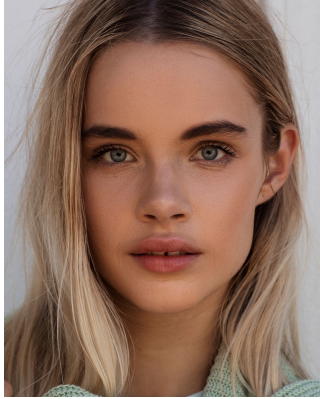

BOSS MODELS

CAPE TOWN

NOA HENLEY

Height: 173cm Bust: 87cm Waist: 64cm Hips: 92cm Shoe: 6 UK Hair: Blonde Eyes: Blue

BOSS MODELS

CAPE TOWN

NOA HENLEY

Height: 173cm Bust: 87cm Waist: 64cm Hips: 92cm Shoe: 6 UK Hair: Blonde Eyes: Blue

BOSS MODELS

CAPE TOWN

Image: Noa Henley represented by Boss Models Cape Town

NOA HENLEY

Height: 173cm Bust: 87cm Waist: 64cm Hips: 92cm Shoe: 6 UK Hair: Blonde Eyes: Blue