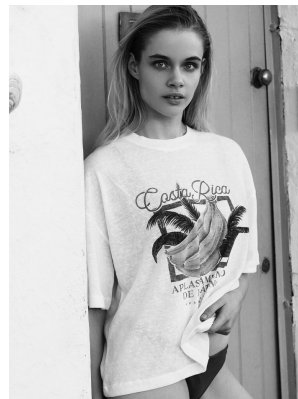

BOSS MODELS

CAPE TOWN

NOA HENLEY

Height: 173cm Bust: 87cm Waist: 64cm Hips: 92cm Shoe: 6 UK Hair: Blonde Eyes: Blue

BOSS MODELS

CAPE TOWN

NOA HENLEY

Height: 173cm Bust: 87cm Waist: 64cm Hips: 92cm Shoe: 6 UK Hair: Blonde Eyes: Blue

BOSS MODELS

CAPE TOWN

Image: Noa Henley represented by Boss Models Cape Town

NOA HENLEY

Height: 173cm Bust: 87cm Waist: 64cm Hips: 92cm Shoe: 6 UK Hair: Blonde Eyes: Blue