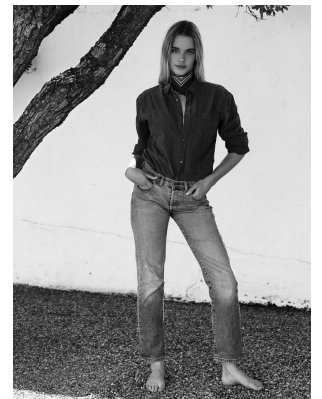

BOSS MODELS

CAPE TOWN

NOA HENLEY

Height: 175cm Bust: 90cm Waist: 66cm Hips: 93cm Shoe: 6 UK Hair: Blonde Eyes: Blue

BOSS MODELS

CAPE TOWN

Image: Noa Henley represented by Boss Models Cape Town

NOA HENLEY

Height: 175cm Bust: 90cm Waist: 66cm Hips: 93cm Shoe: 6 UK Hair: Blonde Eyes: Blue