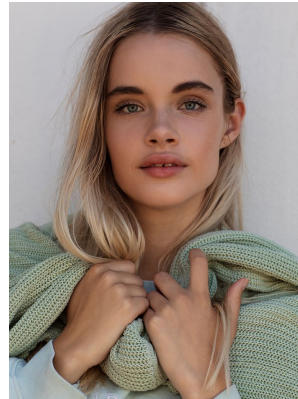

BOSS MODELS

CAPE TOWN

NOA HENLEY

Height: 175cm Bust: 90cm Waist: 66cm Hips: 93cm Shoe: 6 UK Hair: Blonde Eyes: Blue

BOSS MODELS

CAPE TOWN

Image: Noa Henley represented by Boss Models Cape Town

NOA HENLEY

Height: 175cm Bust: 90cm Waist: 66cm Hips: 93cm Shoe: 6 UK Hair: Blonde Eyes: Blue