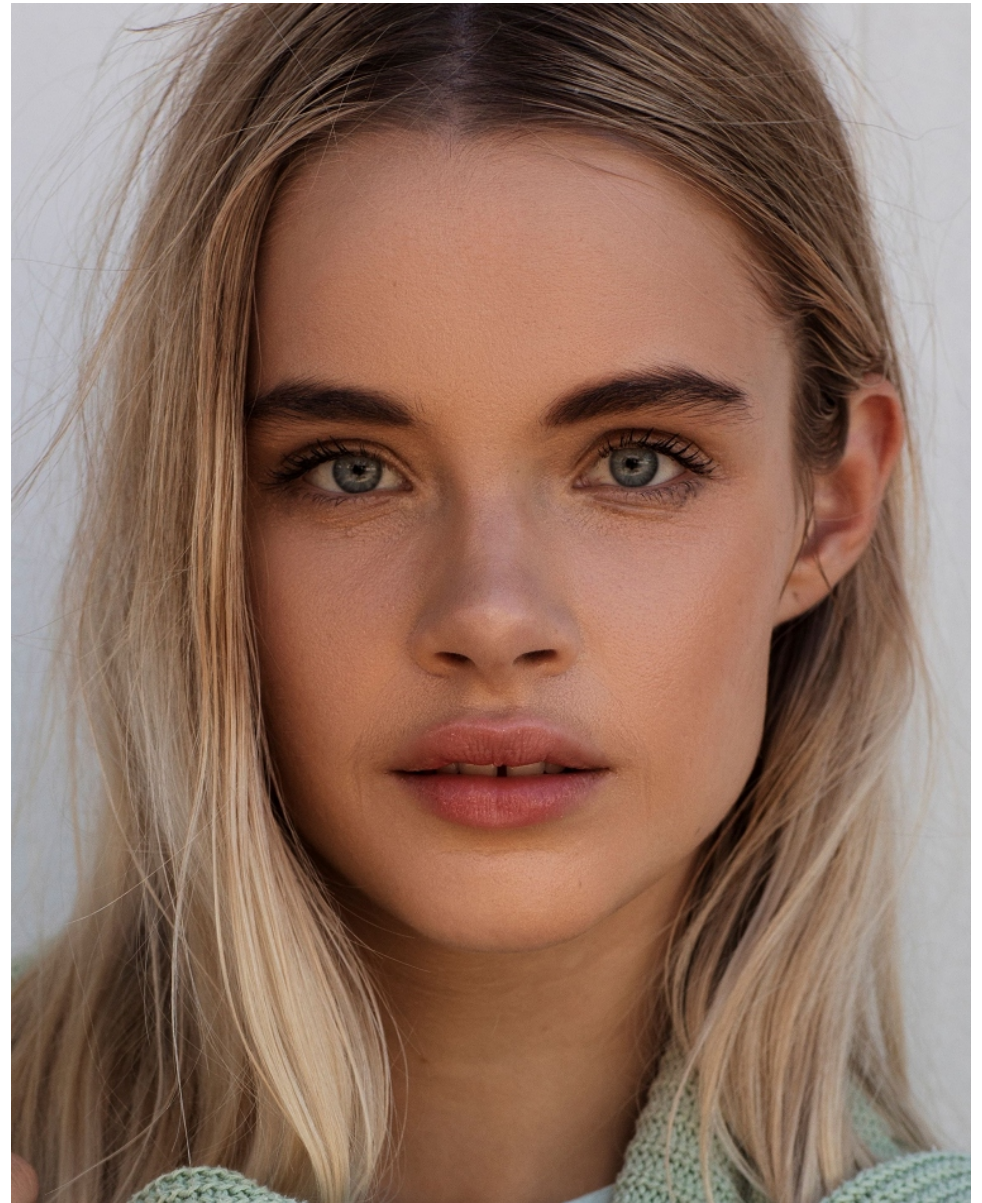

BOSS MODELS

CAPE TOWN

NOA HENLEY

Height: 173cm Bust: 87cm Waist: 64cm Hips: 92cm Shoe: 6 UK Hair: Blonde Eyes: Blue