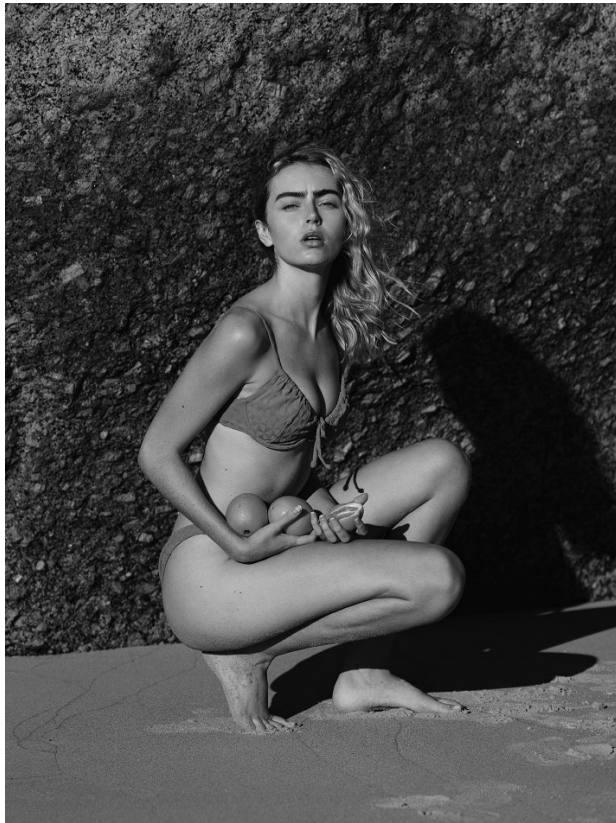

# BOSS MODELS

CAPE TOWN

**ALICIA SPANGENBERG**

Height: 174cm Bust: 81cm Waist: 63cm Hips: 92cm Shoe: 6 UK Hair: Blonde Eyes: Blue/Green

# BOSS MODELS

CAPE TOWN

ALICIA SPANGENBERG

Height: 174cm Bust: 81cm Waist: 63cm Hips: 92cm Shoe: 6 UK Hair: Blonde Eyes: Blue/Green