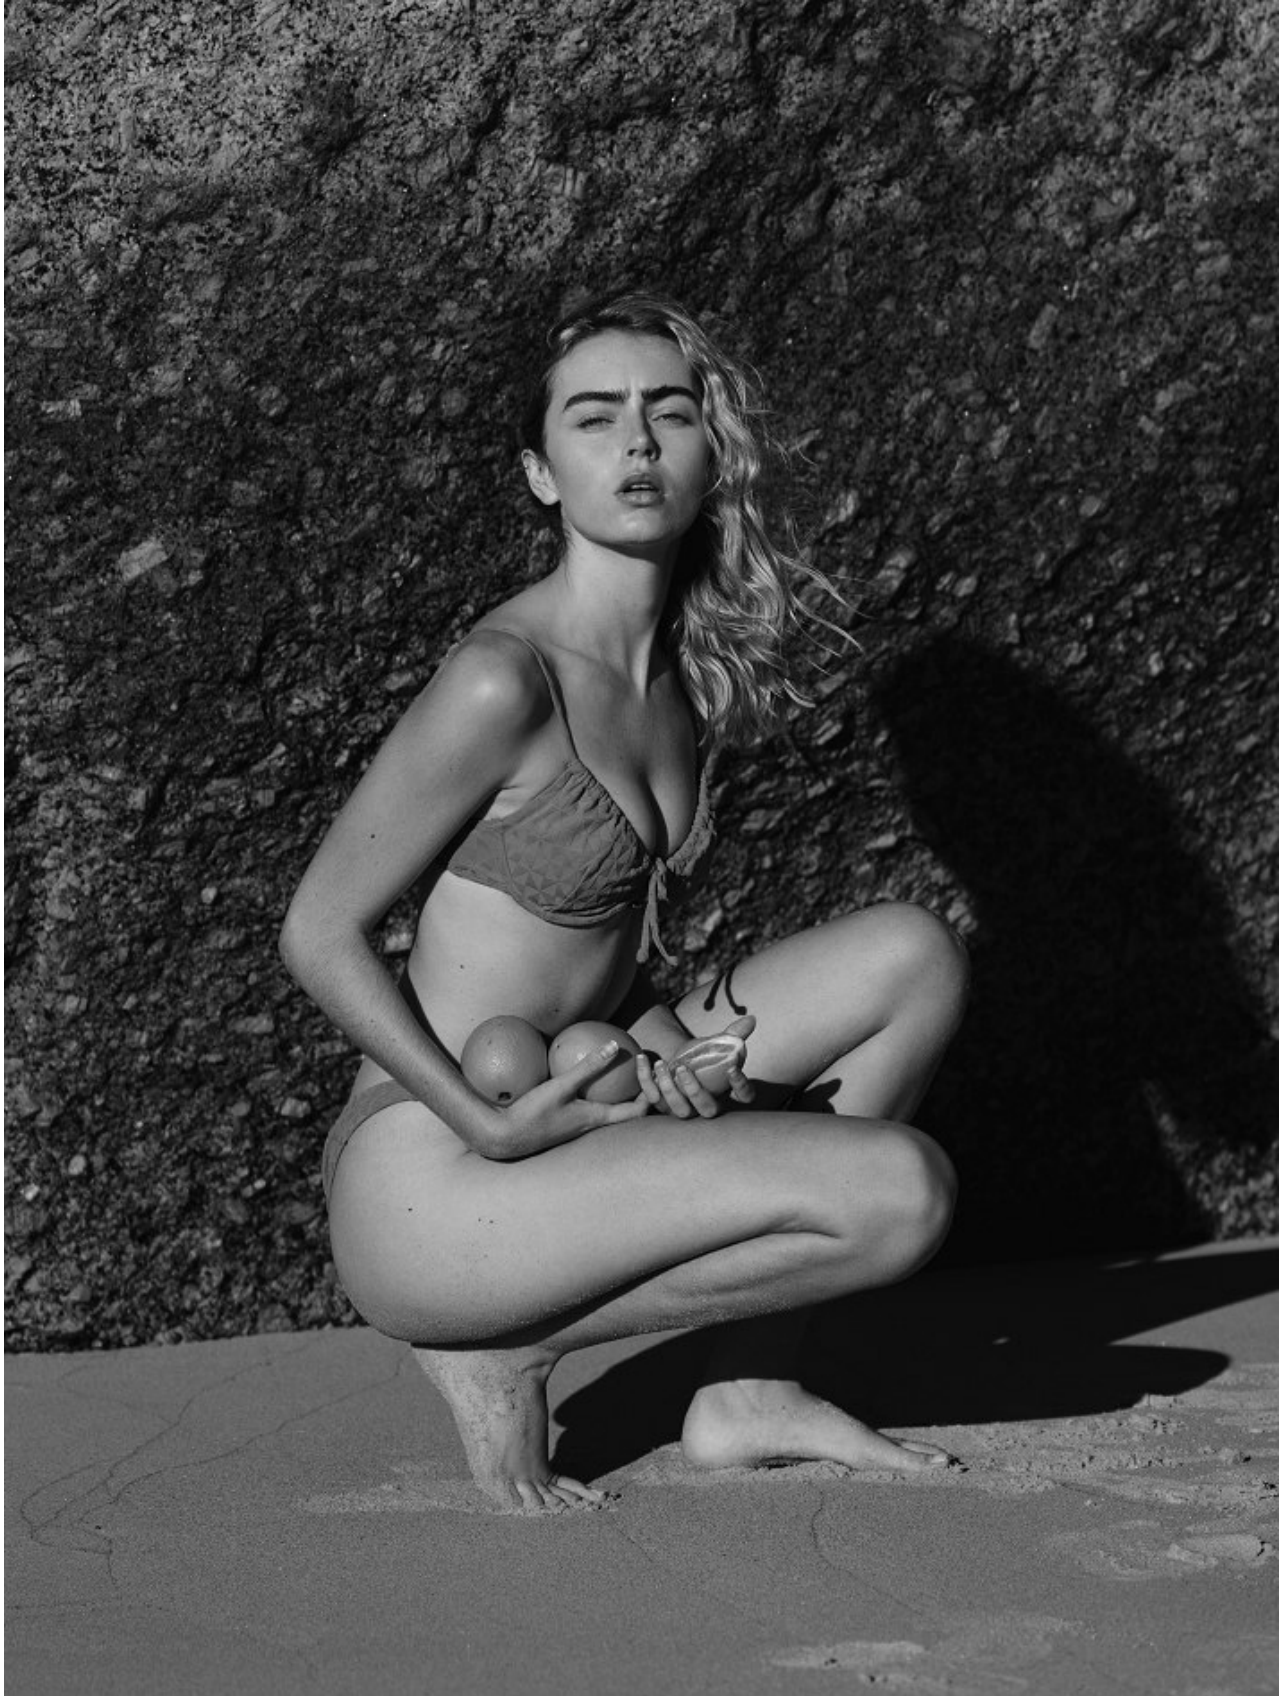

BOSS MODELS

CAPE TOWN

ALICIA SPANGENBERG

Height: 174cm Bust: 81cm Waist: 63cm Hips: 92cm Shoe: 6 UK Hair: Blonde Eyes: Blue/Green

BOSS MODELS

CAPE TOWN

ALICIA SPANGENBERG

Height: 174cm Bust: 81cm Waist: 63cm Hips: 92cm Shoe: 6 UK Hair: Blonde Eyes: Blue/Green