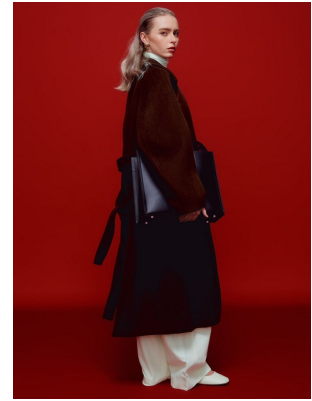

# BOSS MODELS

CAPE TOWN

## ALICIA SPANGENBERG

Height: 174cm Bust: 81cm Waist: 63cm Hips: 92cm Shoe: 6 UK Hair: Blonde Eyes: Blue/Green