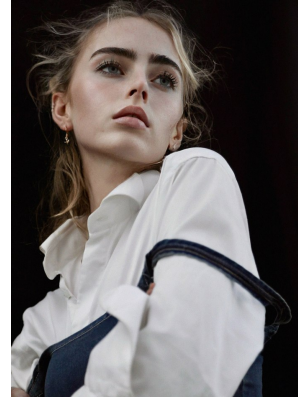

BOSS MODELS

CAPE TOWN

ALICIA SPANGENBERG

Height: 174cm Bust: 79cm Waist: 62cm Hips: 93cm Shoe: 6 UK Hair: Blonde Eyes: Blue/Green