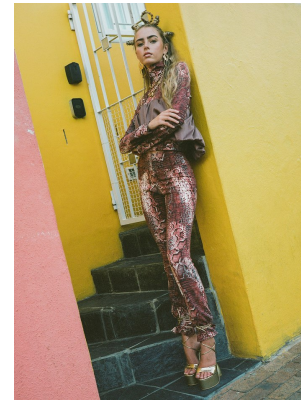

BOSS MODELS

CAPE TOWN

ALICIA SPANGENBERG

Height: 174cm Bust: 81cm Waist: 63cm Hips: 92cm Shoe: 6 UK Hair: Blonde Eyes: Blue/Green