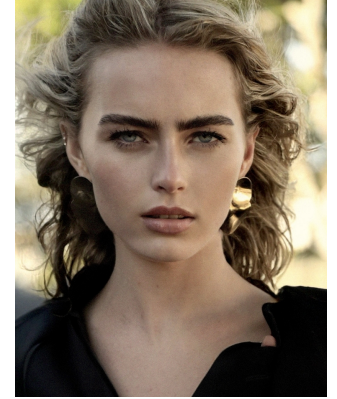

BOSS MODELS

CAPE TOWN

ALICIA SPANGENBERG

Height: 174cm Bust: 81cm Waist: 63cm Hips: 92cm Shoe: 6 UK Hair: Blonde Eyes: Blue/Green