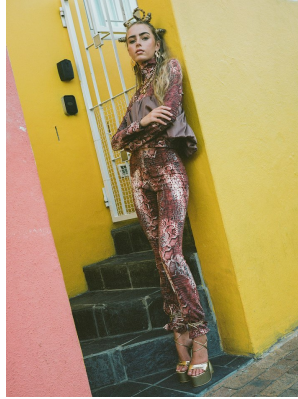

BOSS MODELS

CAPE TOWN

ALICIA SPANGENBERG

Height: 174cm Bust: 79cm Waist: 62cm Hips: 93cm Shoe: 6 UK Hair: Blonde Eyes: Blue/Green