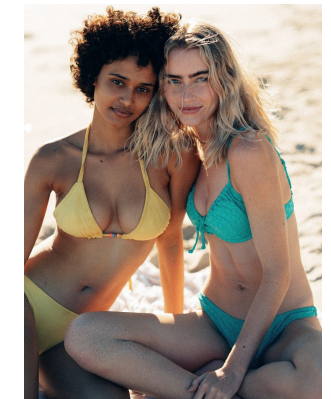

# BOSS MODELS

CAPE TOWN

## ALICIA SPANGENBERG

Height: 174cm Bust: 81cm Waist: 63cm Hips: 92cm Shoe: 6 UK Hair: Blonde Eyes: Blue/Green