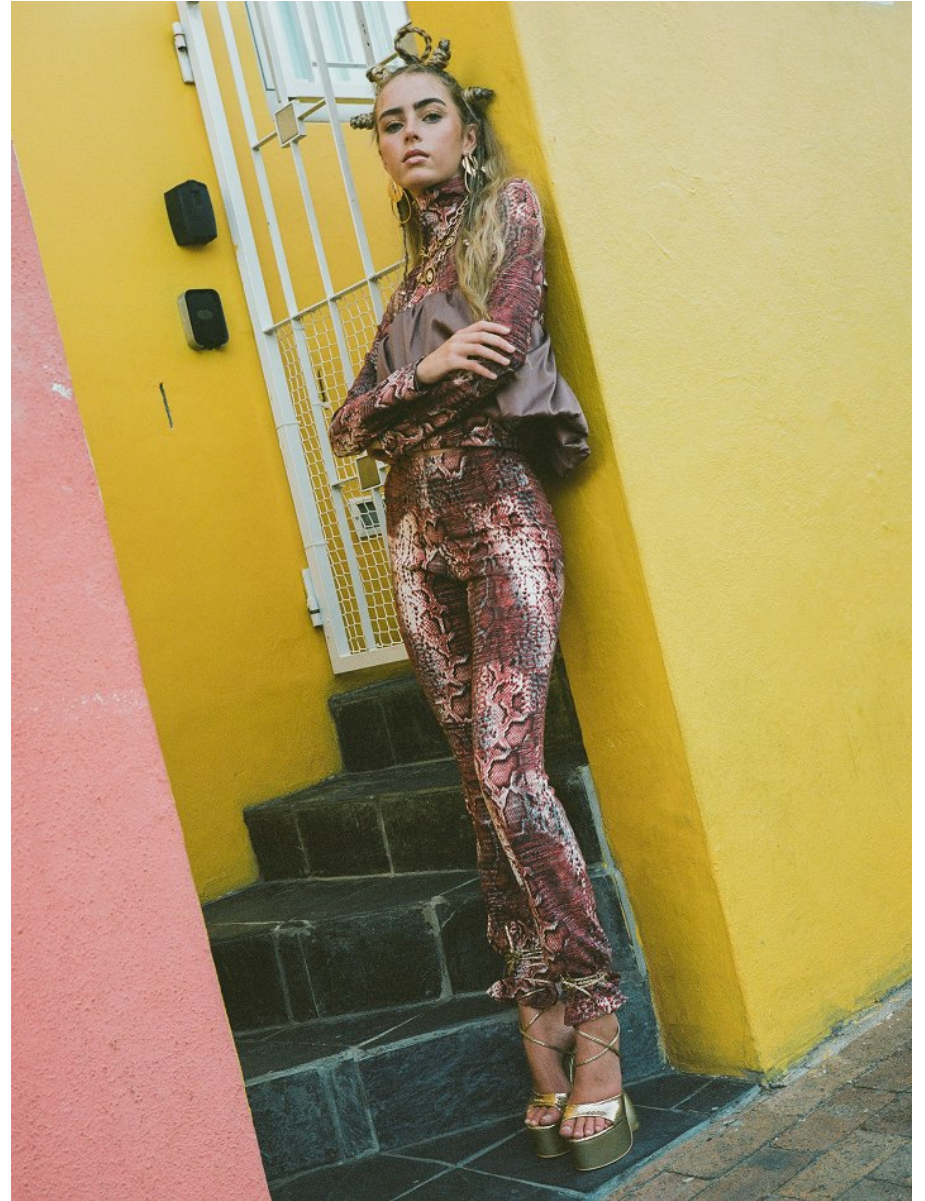

BOSS MODELS

CAPE TOWN

ALICIA SPANGENBERG

Height: 174cm Bust: 81cm Waist: 63cm Hips: 92cm Shoe: 6 UK Hair: Blonde Eyes: Blue/Green