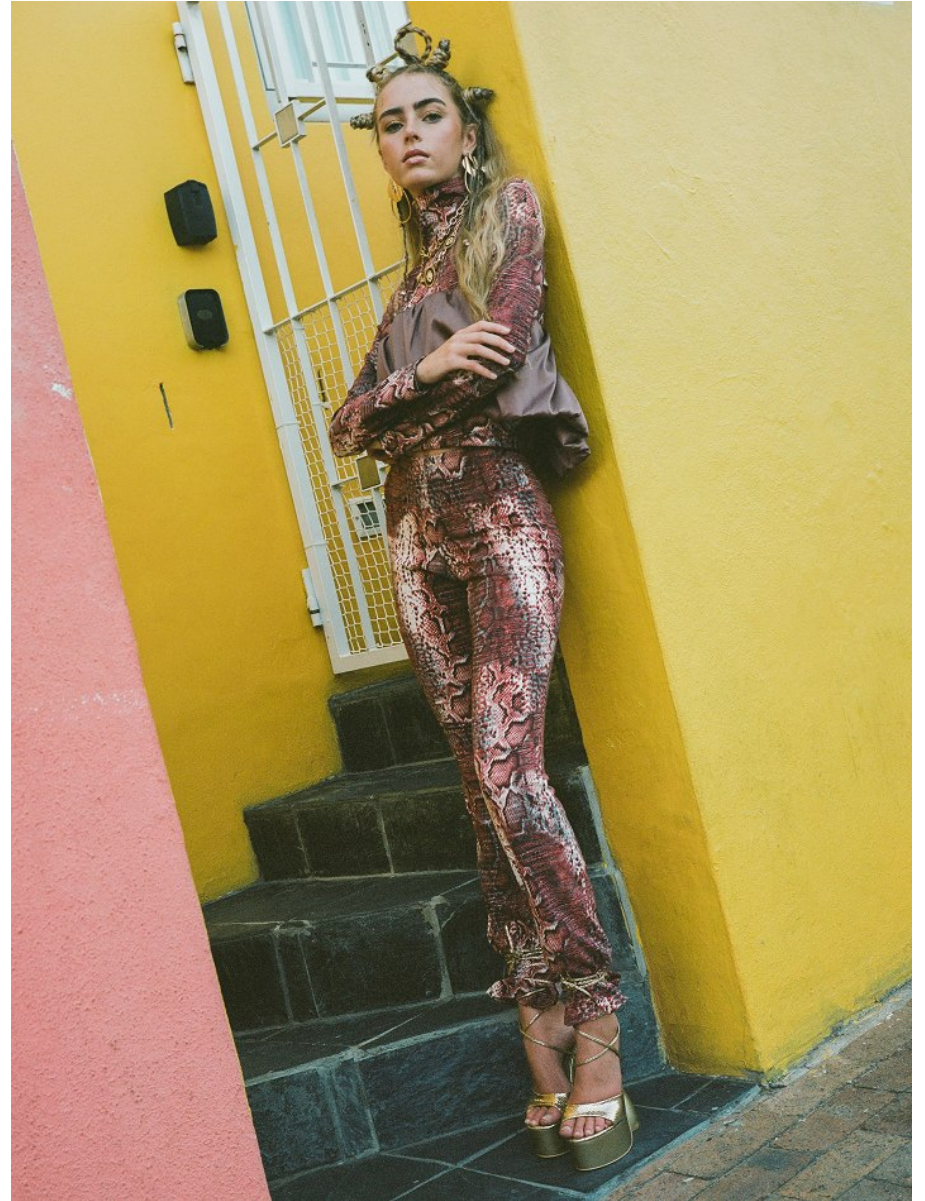

BOSS MODELS

CAPE TOWN

ALICIA SPANGENBERG

Height: 174cm Bust: 79cm Waist: 62cm Hips: 93cm Shoe: 6 UK Hair: Blonde Eyes: Blue/Green

BOSS MODELS

CAPE TOWN

ALICIA SPANGENBERG

Height: 174cm Bust: 79cm Waist: 62cm Hips: 93cm Shoe: 6 UK Hair: Blonde Eyes: Blue/Green

BOSS MODELS

CAPE TOWN

ALICIA SPANGENBERG

Height: 174cm Bust: 79cm Waist: 62cm Hips: 93cm Shoe: 6 UK Hair: Blonde Eyes: Blue/Green