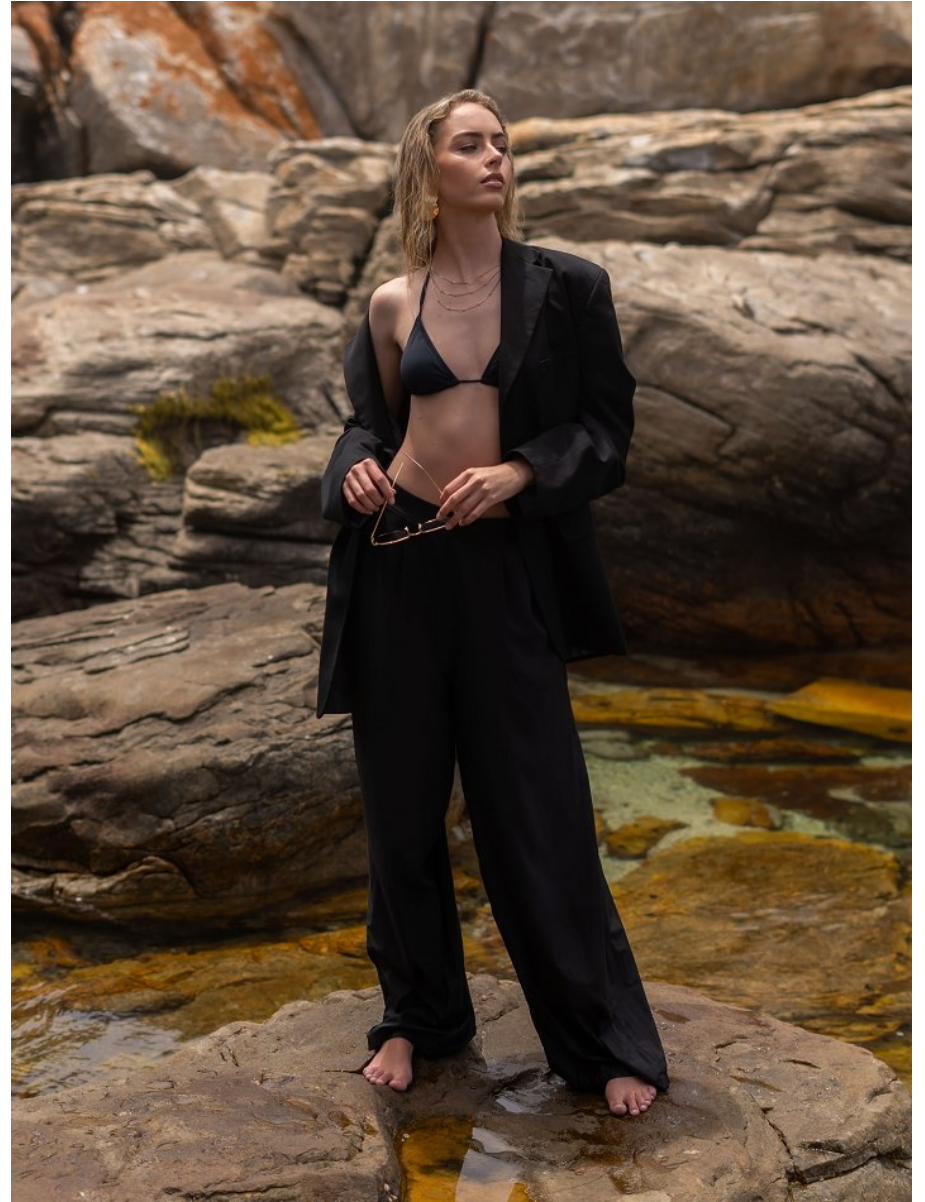

BOSS MODELS

CAPE TOWN

ALICIA SPANGENBERG

Height: 174cm Bust: 79cm Waist: 62cm Hips: 93cm Shoe: 6 UK Hair: Blonde Eyes: Blue/Green