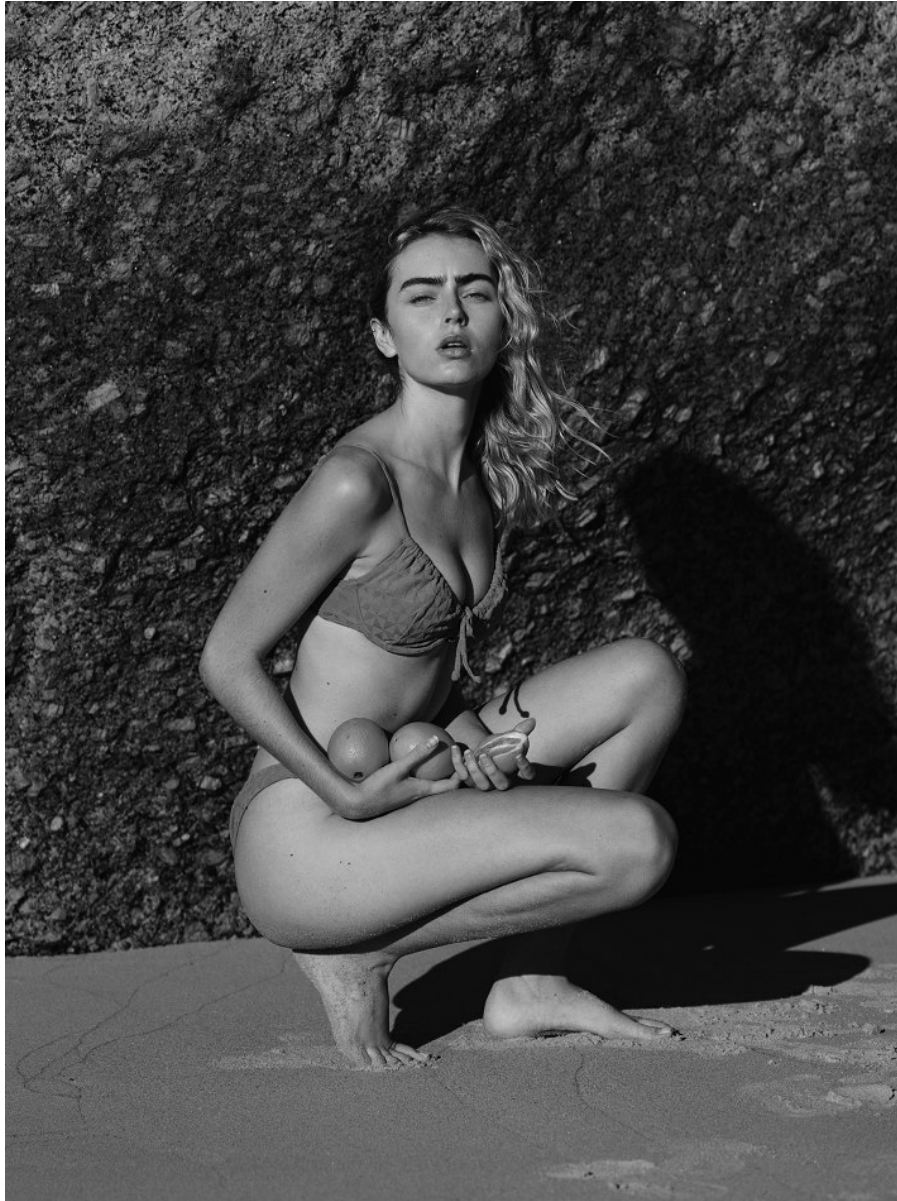

BOSS MODELS

CAPE TOWN

ALICIA SPANGENBERG

Height: 174cm Bust: 81cm Waist: 63cm Hips: 92cm Shoe: 6 UK Hair: Blonde Eyes: Blue/Green

BOSS MODELS

CAPE TOWN

ALICIA SPANGENBERG

Height: 174cm Bust: 81cm Waist: 63cm Hips: 92cm Shoe: 6 UK Hair: Blonde Eyes: Blue/Green