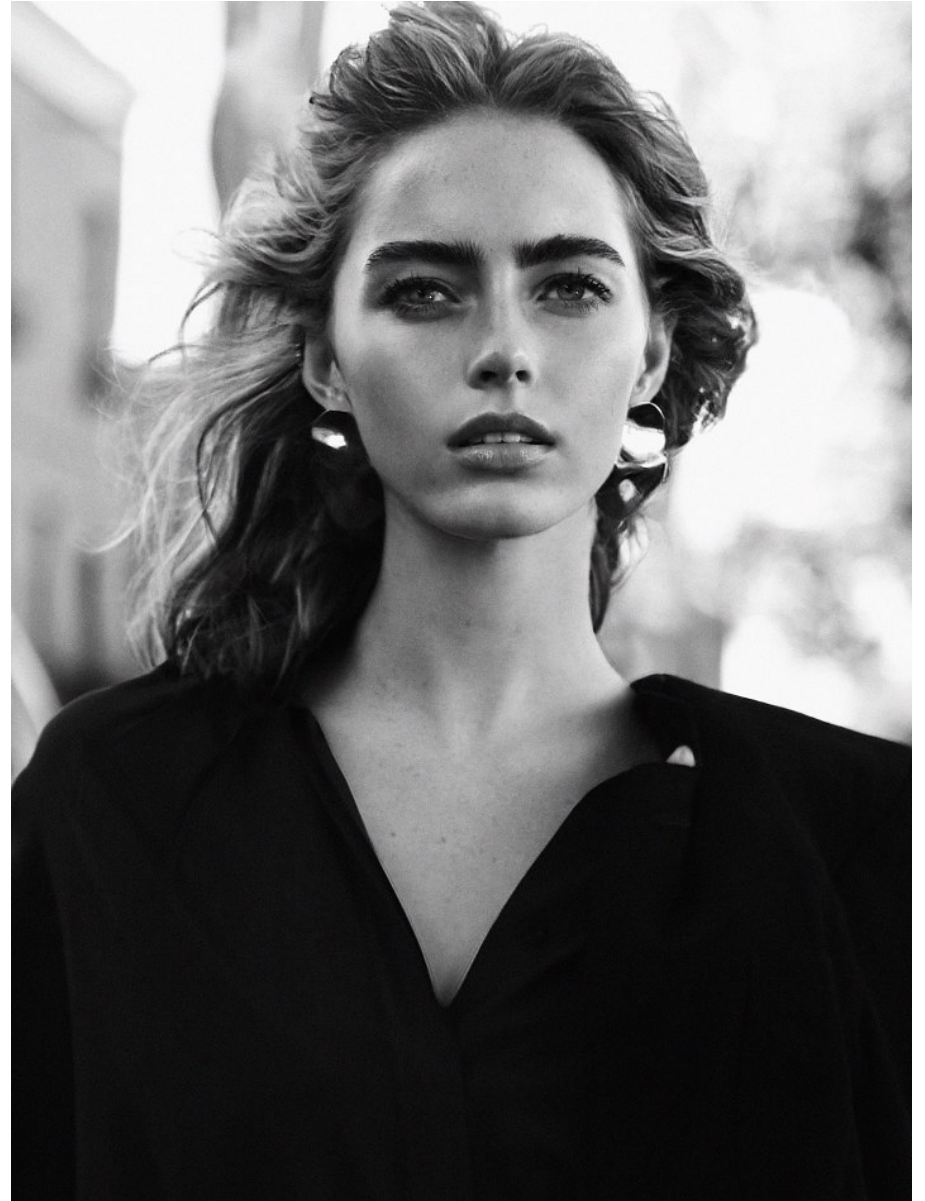

BOSS MODELS

CAPE TOWN

ALICIA SPANGENBERG

Height: 174cm Bust: 79cm Waist: 62cm Hips: 93cm Shoe: 6 UK Hair: Blonde Eyes: Blue/Green