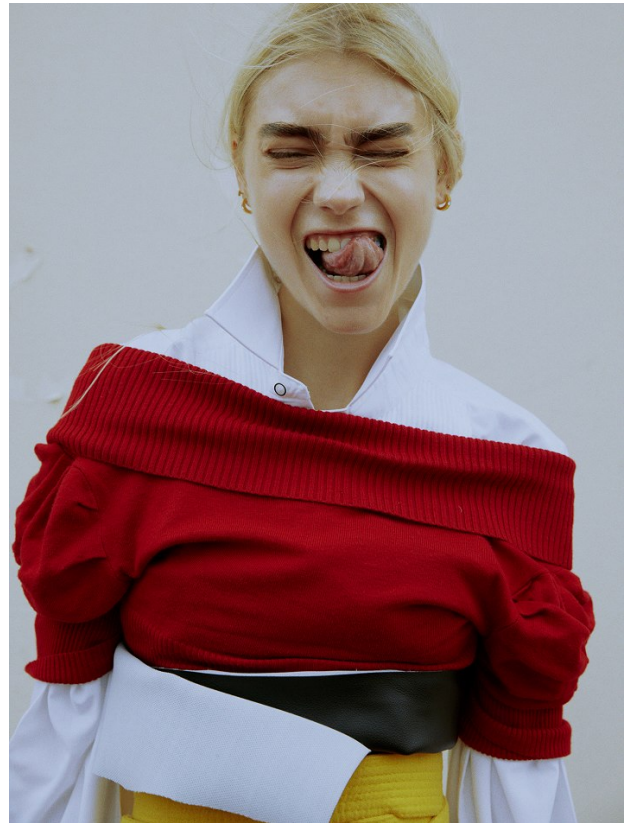

BOSS MODELS

CAPE TOWN

HANNAH-ROSE MASSEY-HICKS

Height: 177cm Bust: 74cm Waist: 59cm Hips: 83cm Shoe: 6 UK Hair: Blonde Eyes: Hazel

BOSS MODELS

CAPE TOWN

HANNAH-ROSE MASSEY-HICKS

Height: 177cm Bust: 74cm Waist: 59cm Hips: 83cm Shoe: 6 UK Hair: Blonde Eyes: Hazel