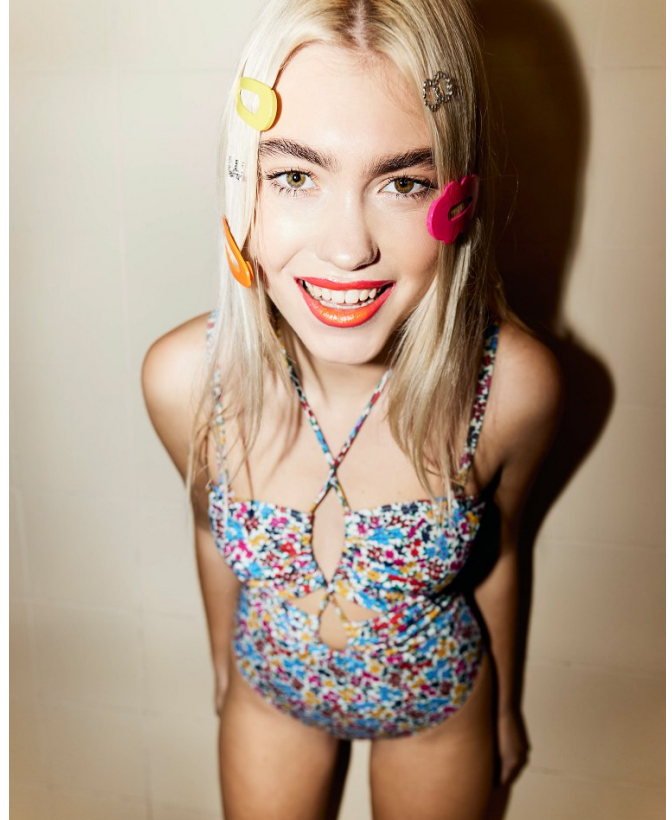

BOSS MODELS

CAPE TOWN

HANNAH-ROSE MASSEY-HICKS

Height: 177cm Bust: 74cm Waist: 59cm Hips: 83cm Shoe: 6 UK Hair: Blonde Eyes: Hazel

BOSS MODELS

CAPE TOWN

HANNAH-ROSE MASSEY-HICKS

Height: 177cm Bust: 74cm Waist: 59cm Hips: 83cm Shoe: 6 UK Hair: Blonde Eyes: Hazel