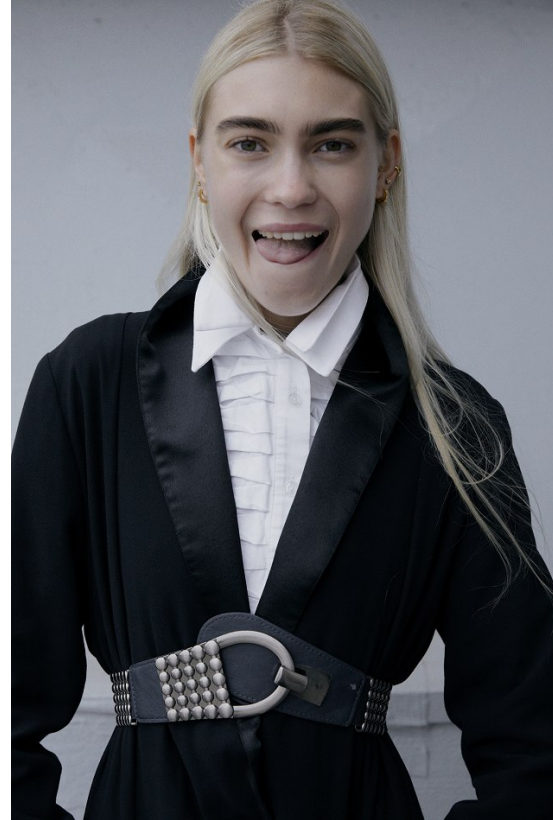

BOSS MODELS

CAPE TOWN

HANNAH-ROSE MASSEY-HICKS

Height: 177cm Bust: 74cm Waist: 59cm Hips: 83cm Shoe: 6 UK Hair: Blonde Eyes: Hazel

BOSS MODELS

CAPE TOWN

HANNAH-ROSE MASSEY-HICKS

Height: 177cm Bust: 74cm Waist: 59cm Hips: 83cm Shoe: 6 UK Hair: Blonde Eyes: Hazel