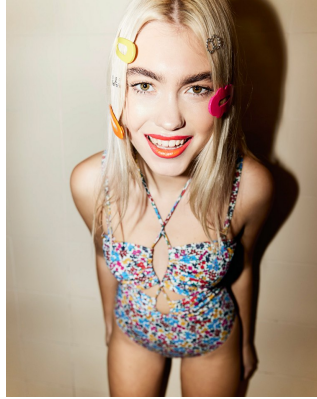

BOSS MODELS

CAPE TOWN

HANNAH-ROSE MASSEY-HICKS

Height: 176cm Bust: 74cm Waist: 56cm Hips: 82cm Shoe: 6 UK Hair: Blonde Eyes: Hazel

BOSS MODELS

CAPE TOWN

HANNAH-ROSE MASSEY-HICKS

Height: 176cm Bust: 74cm Waist: 56cm Hips: 82cm Shoe: 6 UK Hair: Blonde Eyes: Hazel