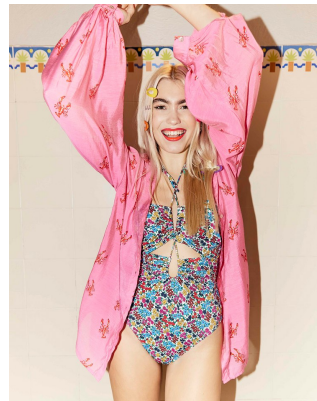

BOSS MODELS

CAPE TOWN

HANNAH-ROSE MASSEY-HICKS

Height: 177cm Bust: 74cm Waist: 59cm Hips: 83cm Shoe: 6 UK Hair: Blonde Eyes: Hazel

BOSS MODELS

CAPE TOWN

HANNAH-ROSE MASSEY-HICKS

Height: 177cm Bust: 74cm Waist: 59cm Hips: 83cm Shoe: 6 UK Hair: Blonde Eyes: Hazel