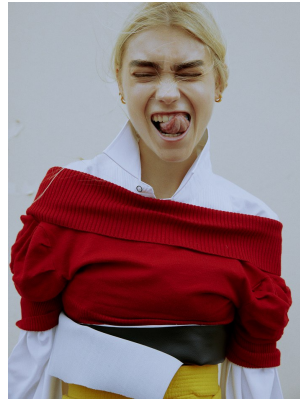

BOSS MODELS

CAPE TOWN

HANNAH-ROSE MASSEY-HICKS

Height: 177cm Bust: 74cm Waist: 59cm Hips: 83cm Shoe: 6 UK Hair: Blonde Eyes: Hazel

BOSS MODELS

CAPE TOWN

HANNAH-ROSE MASSEY-HICKS

Height: 177cm Bust: 74cm Waist: 59cm Hips: 83cm Shoe: 6 UK Hair: Blonde Eyes: Hazel