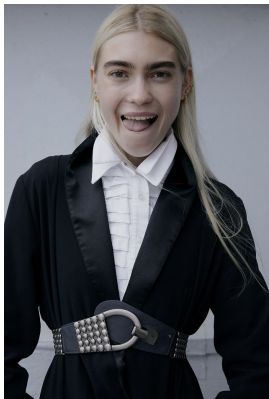

BOSS MODELS

CAPE TOWN

HANNAH-ROSE MASSEY-HICKS

Height: 176cm Bust: 74cm Waist: 56cm Hips: 82cm Shoe: 6 UK Hair: Blonde Eyes: Hazel

BOSS MODELS

CAPE TOWN

HANNAH-ROSE MASSEY-HICKS

Height: 176cm Bust: 74cm Waist: 56cm Hips: 82cm Shoe: 6 UK Hair: Blonde Eyes: Hazel