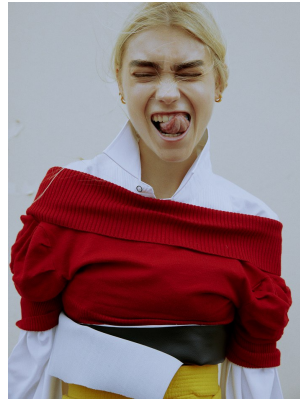

BOSS MODELS

CAPE TOWN

HANNAH-ROSE MASSEY-HICKS

Height: 176cm Bust: 74cm Waist: 56cm Hips: 82cm Shoe: 6 UK Hair: Blonde Eyes: Hazel

BOSS MODELS

CAPE TOWN

HANNAH-ROSE MASSEY-HICKS

Height: 176cm Bust: 74cm Waist: 56cm Hips: 82cm Shoe: 6 UK Hair: Blonde Eyes: Hazel