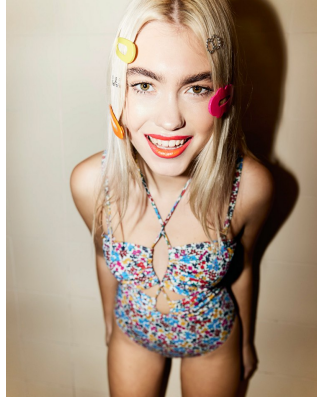

BOSS MODELS

CAPE TOWN

HANNAH-ROSE MASSEY-HICKS

Height: 177cm Bust: 74cm Waist: 59cm Hips: 83cm Shoe: 6 UK Hair: Blonde Eyes: Hazel

BOSS MODELS

CAPE TOWN

HANNAH-ROSE MASSEY-HICKS

Height: 177cm Bust: 74cm Waist: 59cm Hips: 83cm Shoe: 6 UK Hair: Blonde Eyes: Hazel