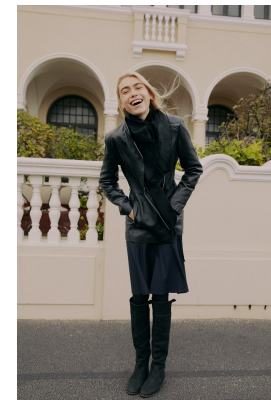

BOSS MODELS

CAPE TOWN

HANNAH-ROSE MASSEY-HICKS

Height: 176cm Bust: 74cm Waist: 56cm Hips: 82cm Shoe: 6 UK Hair: Blonde Eyes: Hazel

BOSS MODELS

CAPE TOWN

HANNAH-ROSE MASSEY-HICKS

Height: 176cm Bust: 74cm Waist: 56cm Hips: 82cm Shoe: 6 UK Hair: Blonde Eyes: Hazel