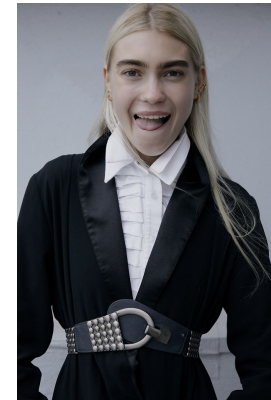

BOSS MODELS

CAPE TOWN

HANNAH-ROSE MASSEY-HICKS

Height: 177cm Bust: 74cm Waist: 59cm Hips: 83cm Shoe: 6 UK Hair: Blonde Eyes: Hazel

BOSS MODELS

CAPE TOWN

HANNAH-ROSE MASSEY-HICKS

Height: 177cm Bust: 74cm Waist: 59cm Hips: 83cm Shoe: 6 UK Hair: Blonde Eyes: Hazel