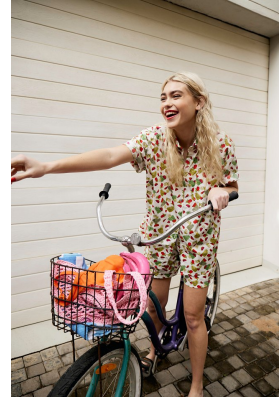

BOSS MODELS

CAPE TOWN

HANNAH-ROSE MASSEY-HICKS

Height: 177cm Bust: 74cm Waist: 59cm Hips: 83cm Shoe: 6 UK Hair: Blonde Eyes: Hazel

BOSS MODELS

CAPE TOWN

HANNAH-ROSE MASSEY-HICKS

Height: 177cm Bust: 74cm Waist: 59cm Hips: 83cm Shoe: 6 UK Hair: Blonde Eyes: Hazel