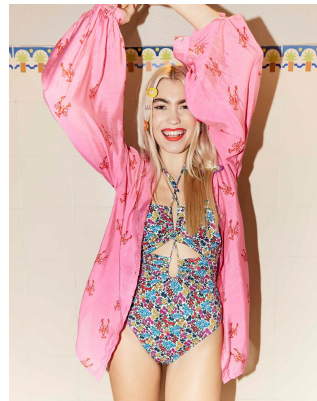

BOSS MODELS

CAPE TOWN

HANNAH-ROSE MASSEY-HICKS

Height: 176cm Bust: 74cm Waist: 56cm Hips: 82cm Shoe: 6 UK Hair: Blonde Eyes: Hazel

BOSS MODELS

CAPE TOWN

HANNAH-ROSE MASSEY-HICKS

Height: 176cm Bust: 74cm Waist: 56cm Hips: 82cm Shoe: 6 UK Hair: Blonde Eyes: Hazel