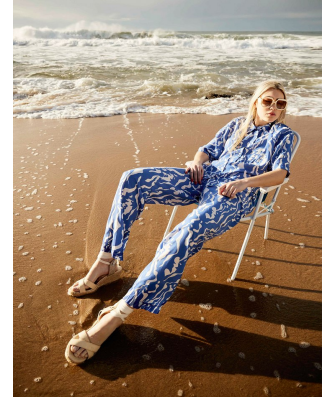

BOSS MODELS

CAPE TOWN

HANNAH-ROSE MASSEY-HICKS

Height: 176cm Bust: 74cm Waist: 56cm Hips: 82cm Shoe: 6 UK Hair: Blonde Eyes: Hazel

BOSS MODELS

CAPE TOWN

HANNAH-ROSE MASSEY-HICKS

Height: 176cm Bust: 74cm Waist: 56cm Hips: 82cm Shoe: 6 UK Hair: Blonde Eyes: Hazel