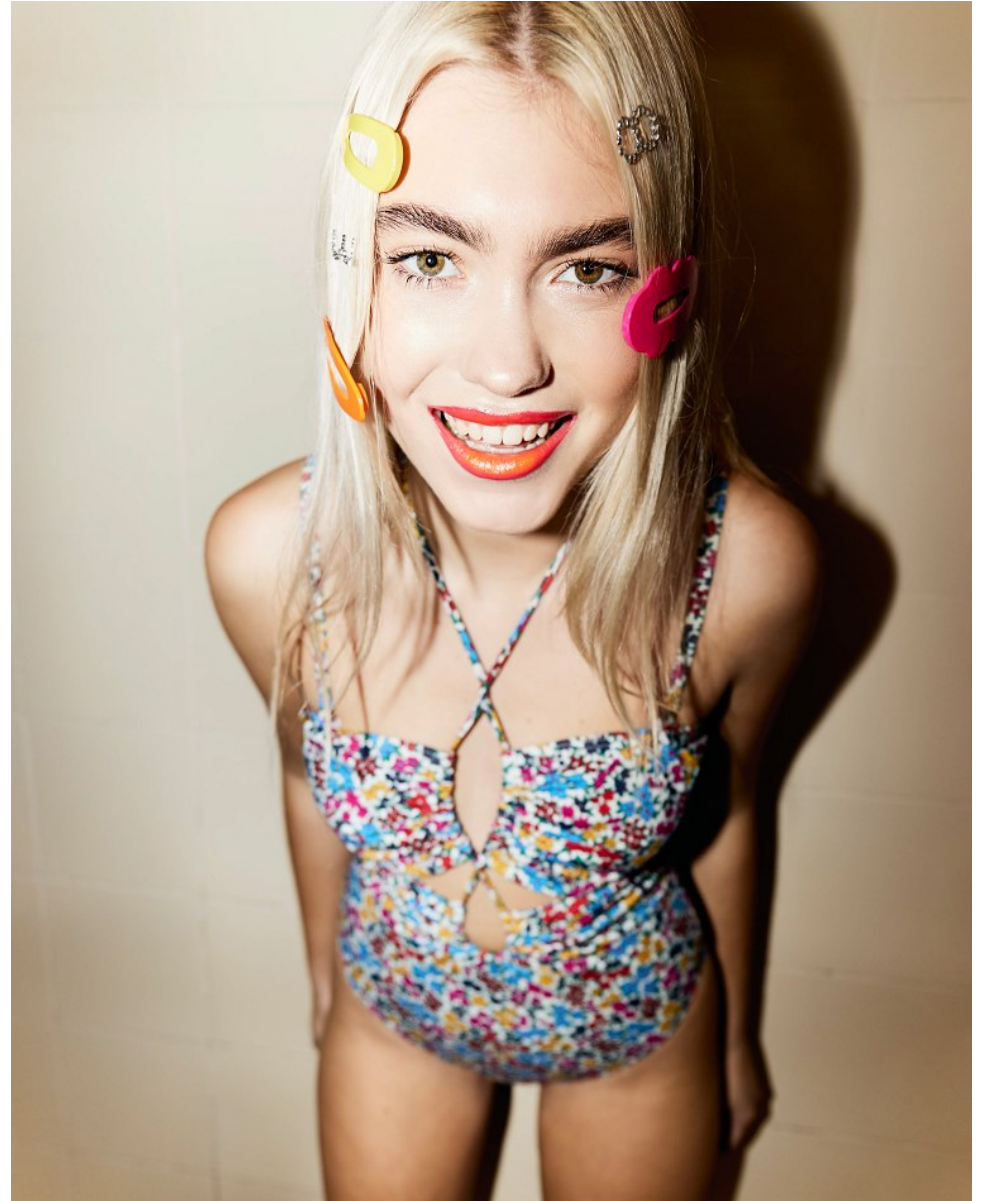

BOSS MODELS

CAPE TOWN

HANNAH-ROSE MASSEY-HICKS

Height: 177cm Bust: 77cm Waist: 59cm Hips: 88cm Shoe: 6 UK Hair: Blonde Eyes: Hazel