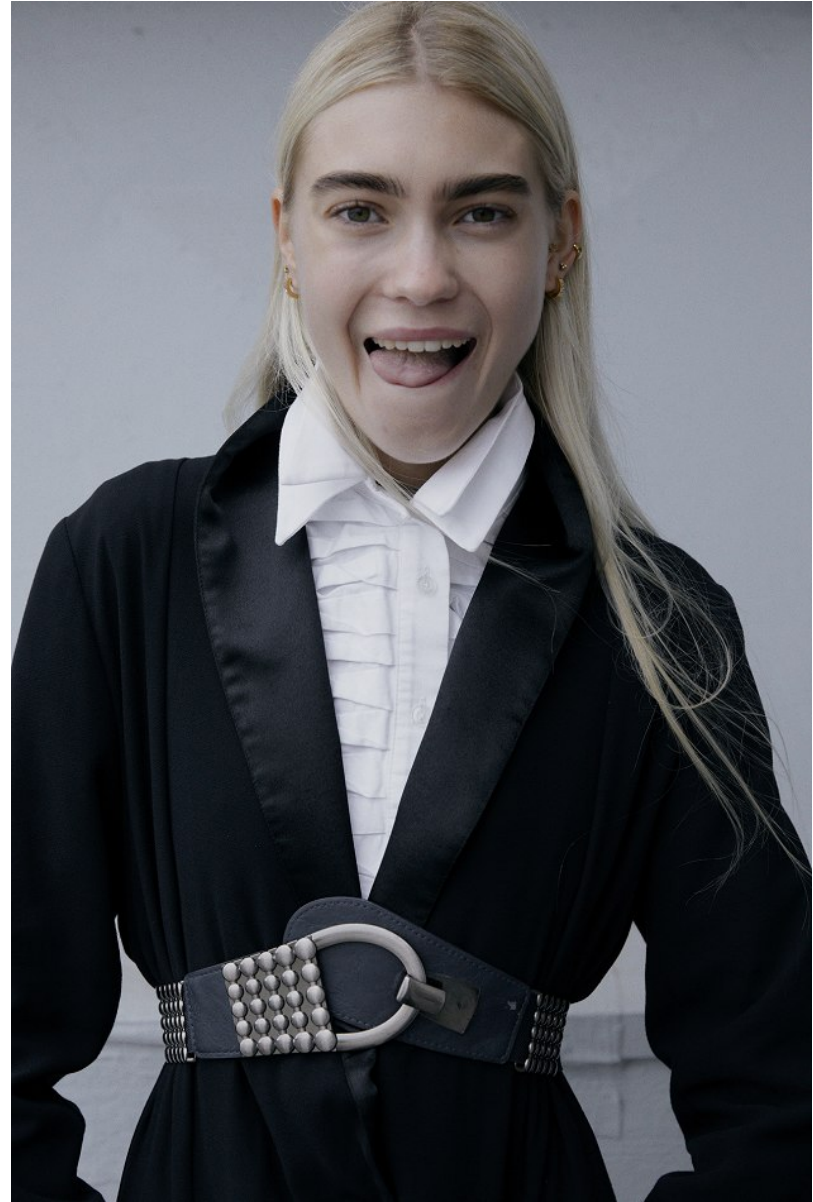

BOSS MODELS

CAPE TOWN

HANNAH-ROSE MASSEY-HICKS

Height: 177cm Bust: 74cm Waist: 59cm Hips: 83cm Shoe: 6 UK Hair: Blonde Eyes: Hazel