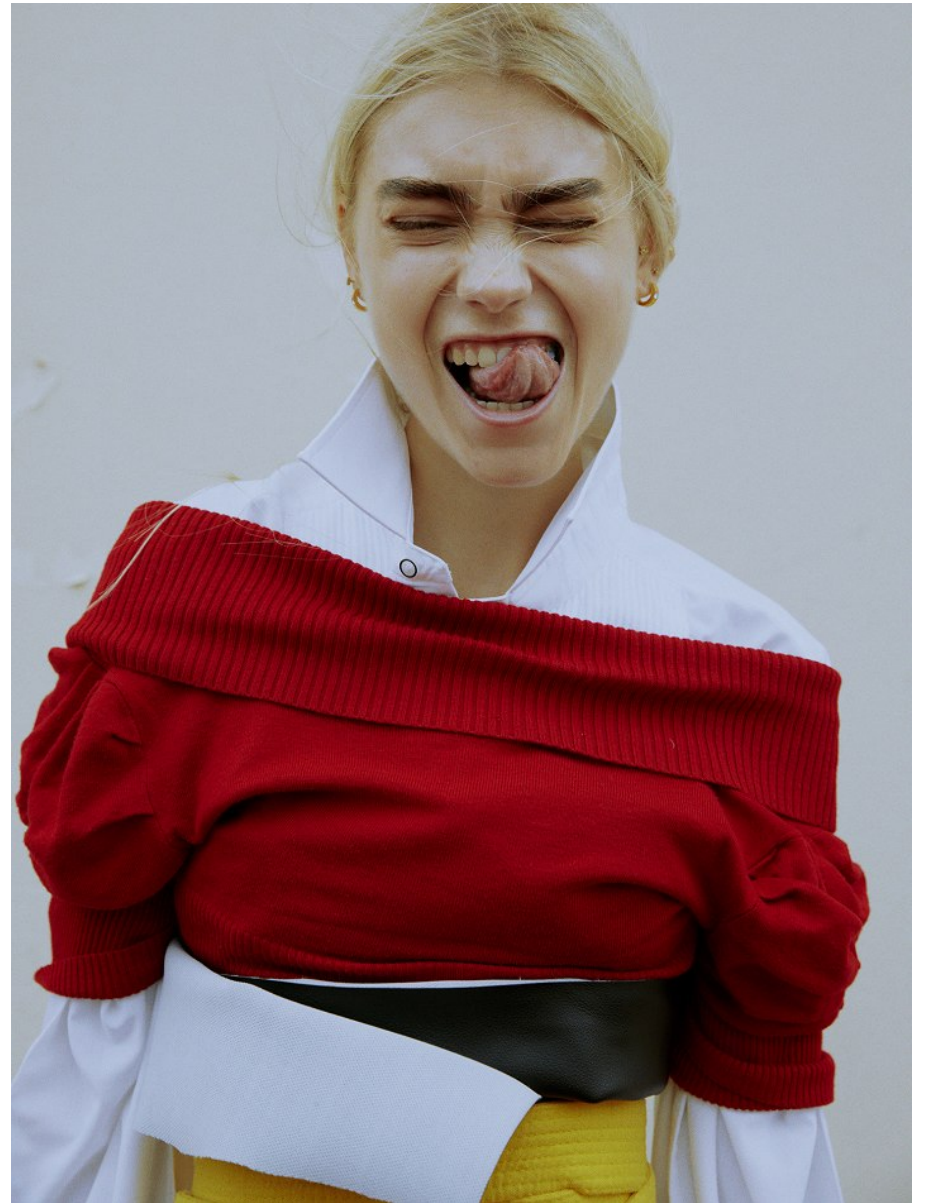

BOSS MODELS

CAPE TOWN

HANNAH-ROSE MASSEY-HICKS

Height: 177cm Bust: 77cm Waist: 59cm Hips: 88cm Shoe: 6 UK Hair: Blonde Eyes: Hazel

BOSS MODELS

CAPE TOWN

HANNAH-ROSE MASSEY-HICKS

Height: 177cm Bust: 77cm Waist: 59cm Hips: 88cm Shoe: 6 UK Hair: Blonde Eyes: Hazel