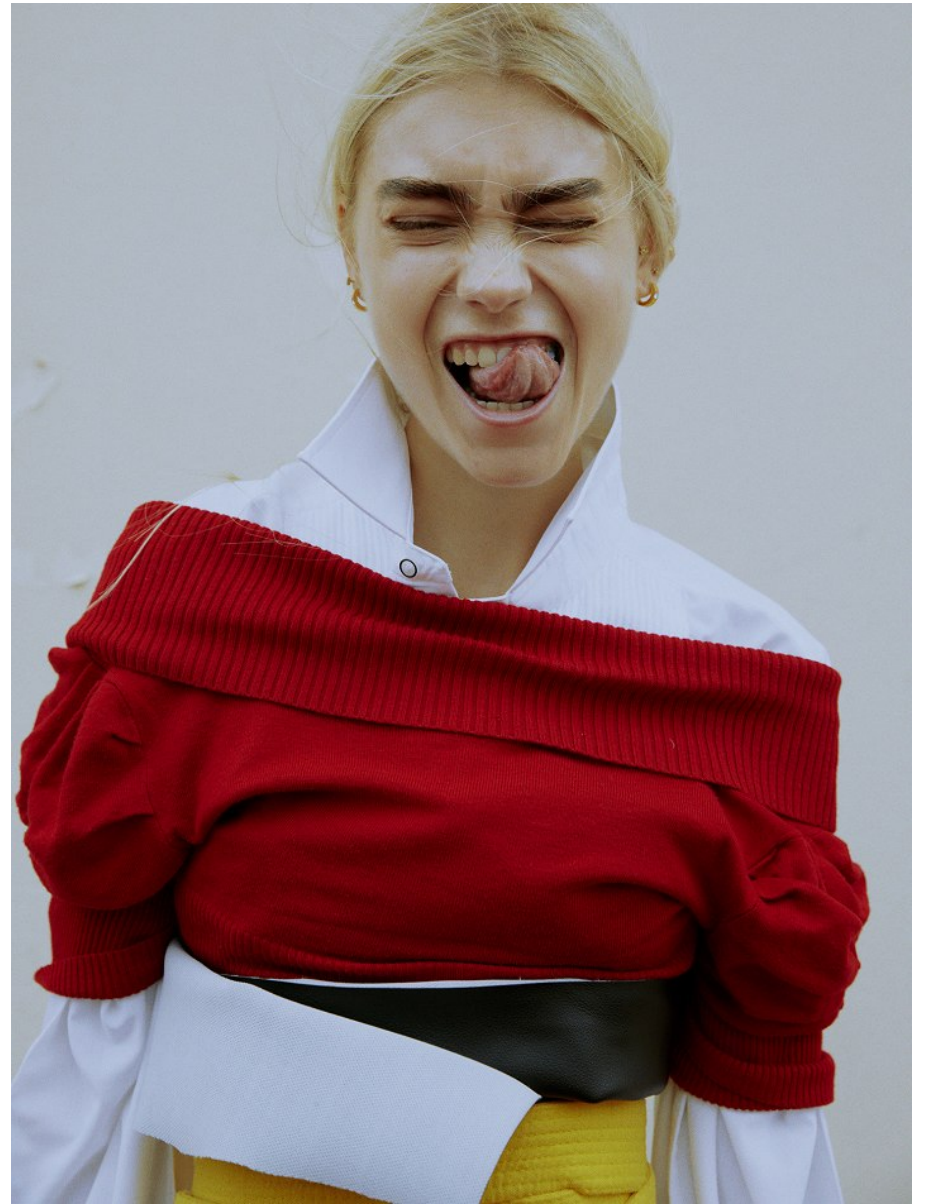

BOSS MODELS

CAPE TOWN

HANNAH-ROSE MASSEY-HICKS

Height: 177cm Bust: 74cm Waist: 59cm Hips: 83cm Shoe: 6 UK Hair: Blonde Eyes: Hazel

BOSS MODELS

CAPE TOWN

HANNAH-ROSE MASSEY-HICKS

Height: 177cm Bust: 74cm Waist: 59cm Hips: 83cm Shoe: 6 UK Hair: Blonde Eyes: Hazel