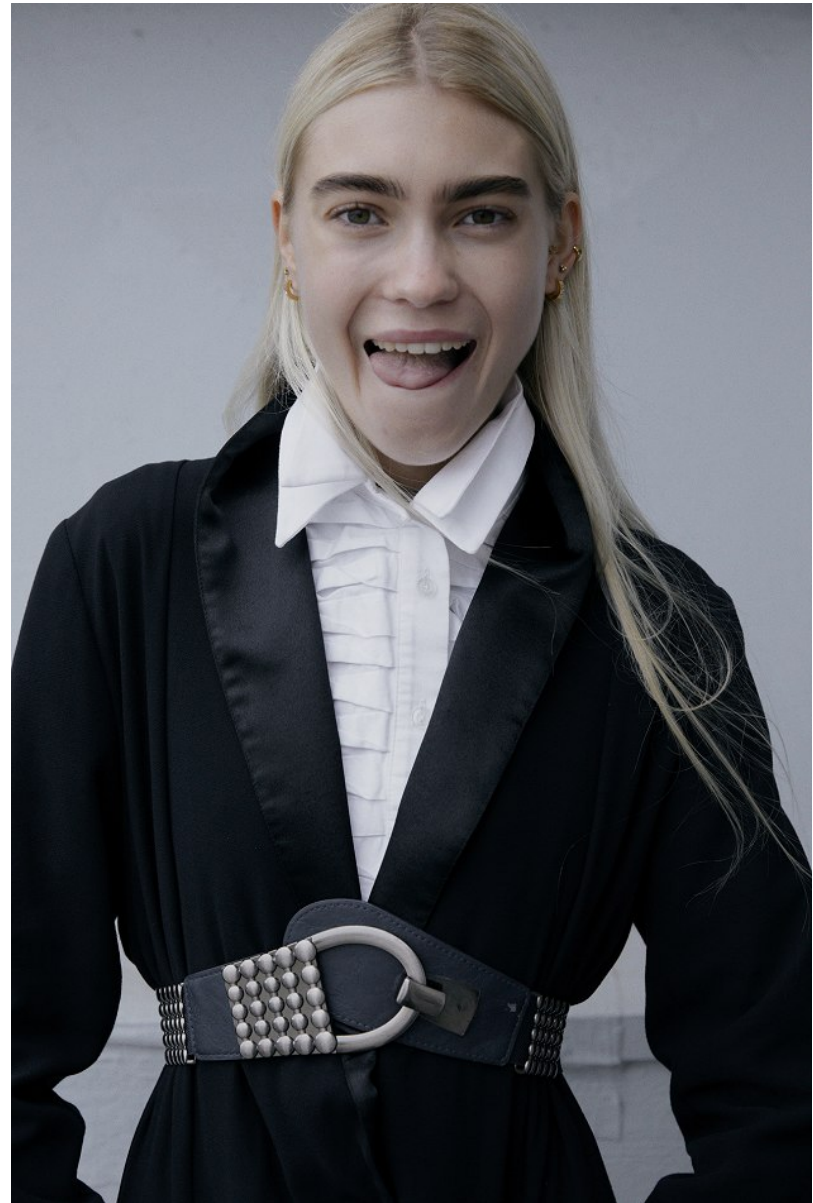

BOSS MODELS

CAPE TOWN

HANNAH-ROSE MASSEY-HICKS

Height: 177cm Bust: 77cm Waist: 59cm Hips: 88cm Shoe: 6 UK Hair: Blonde Eyes: Hazel