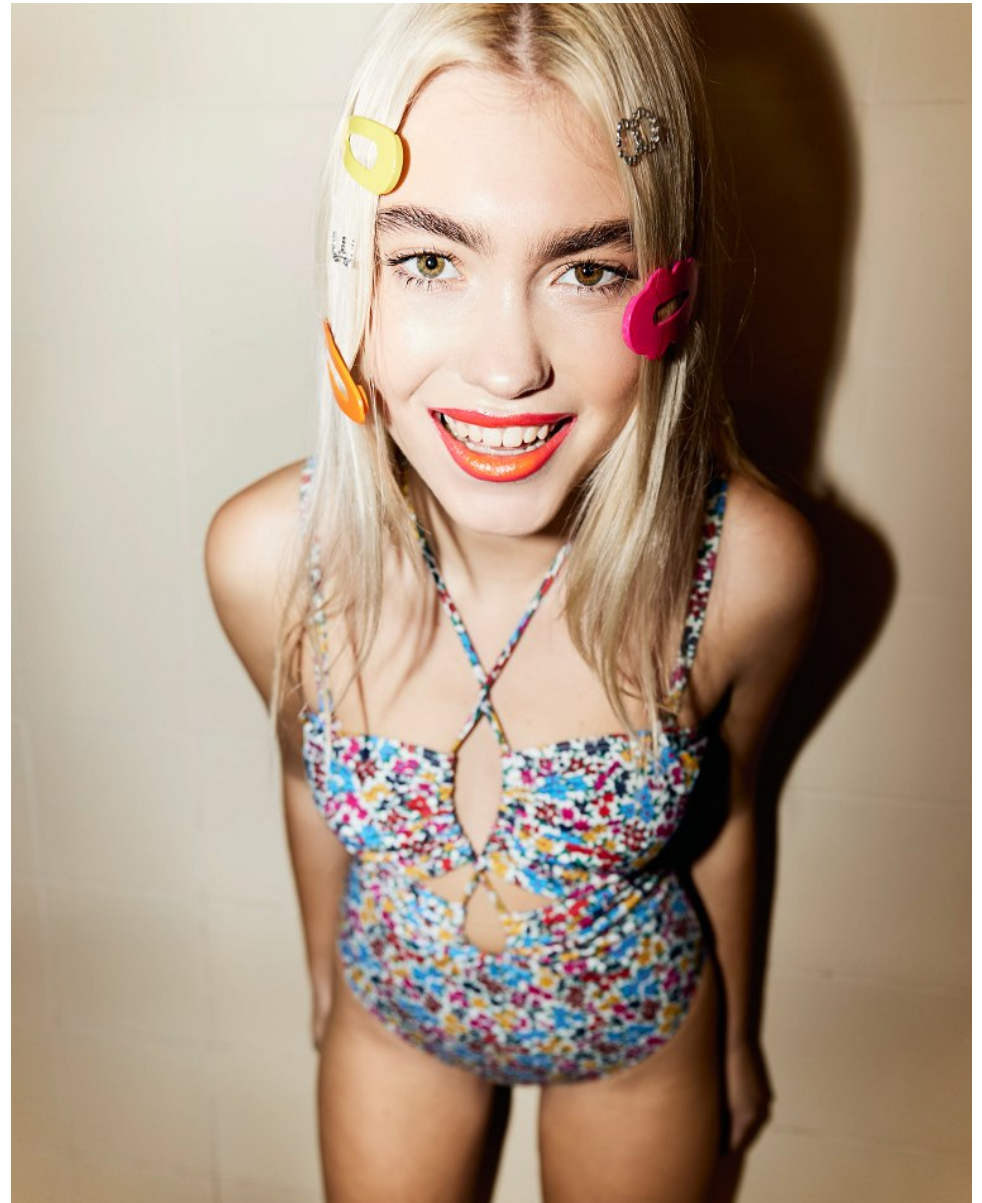

BOSS MODELS

CAPE TOWN

HANNAH-ROSE MASSEY-HICKS

Height: 177cm Bust: 74cm Waist: 59cm Hips: 83cm Shoe: 6 UK Hair: Blonde Eyes: Hazel