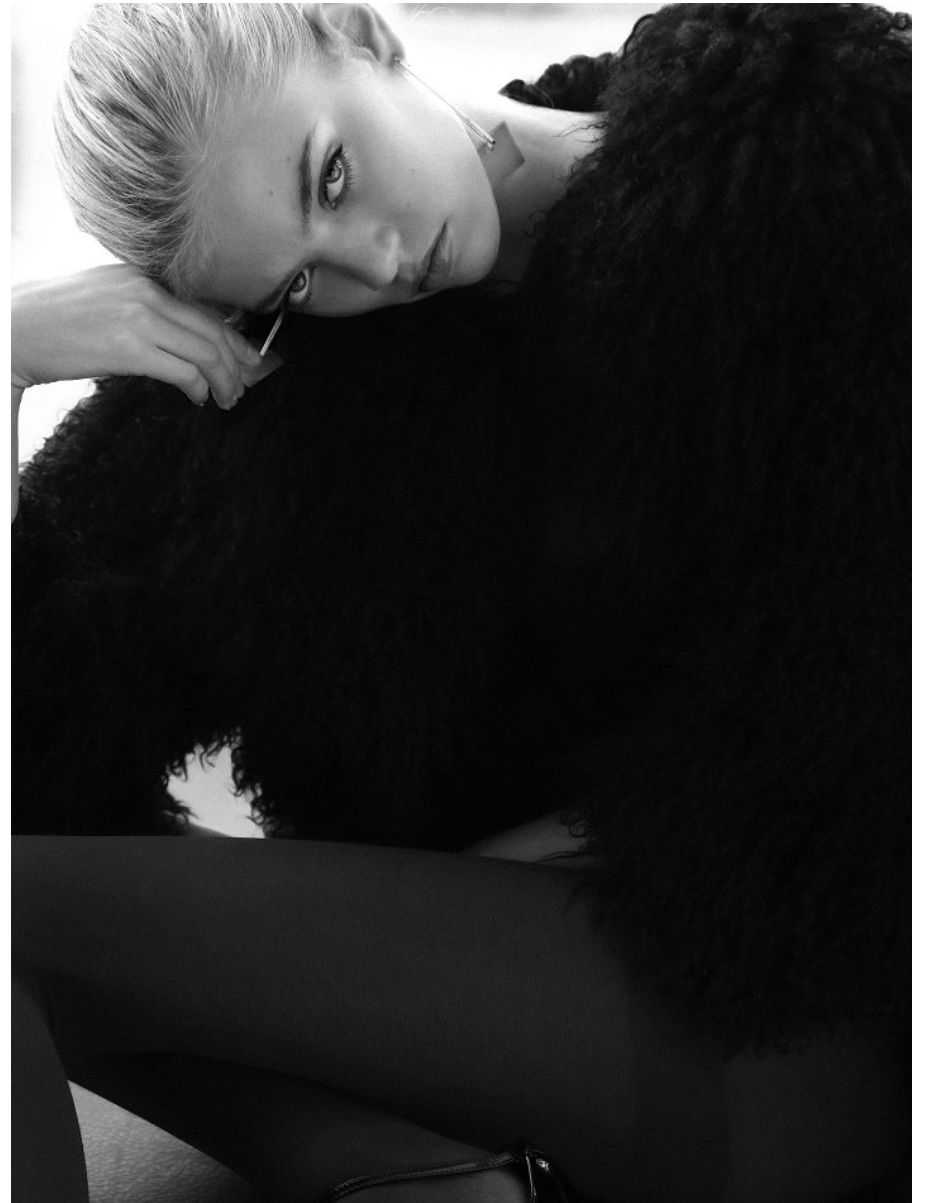

BOSS MODELS

CAPE TOWN

ROSALIA BOTHA

Height: 183cm Bust: 82cm Waist: 64cm Hips: 90cm Shoe: 7 UK Hair: Blonde Eyes: Blue

BOSS MODELS

CAPE TOWN

ROSALIA BOTHA

Height: 183cm Bust: 82cm Waist: 64cm Hips: 90cm Shoe: 7 UK Hair: Blonde Eyes: Blue