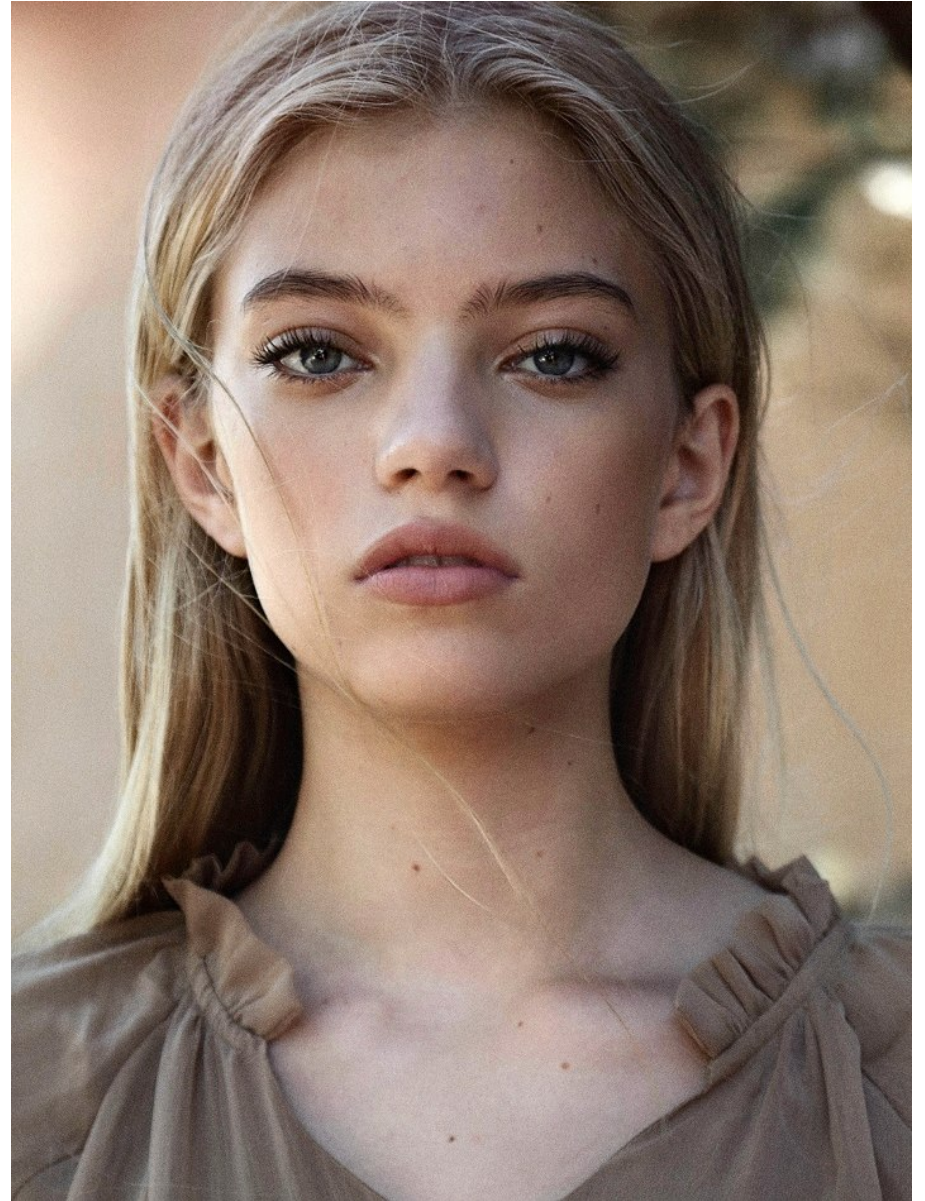

BOSS MODELS

CAPE TOWN

ROSALIA BOTHA

Height: 183cm Bust: 82cm Waist: 64cm Hips: 90cm Shoe: 7 UK Hair: Blonde Eyes: Blue