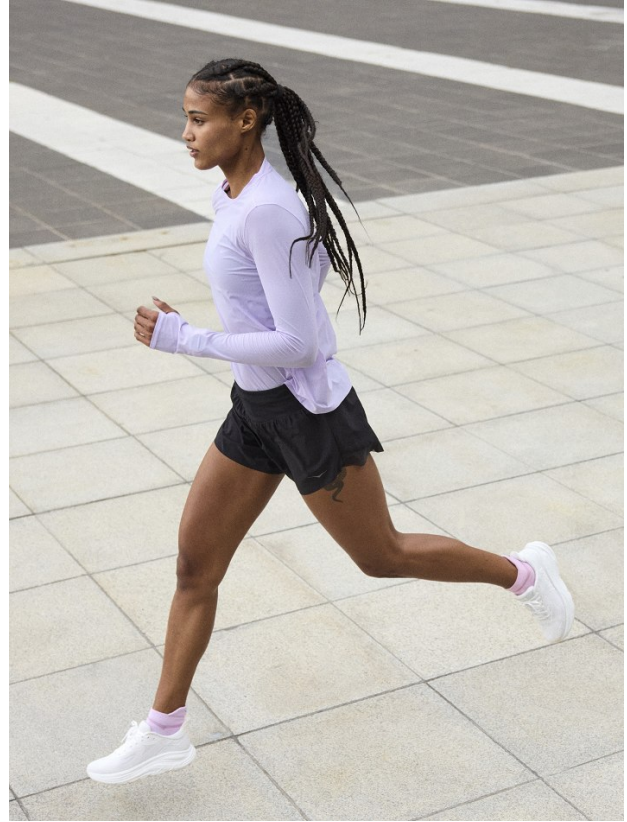

BOSS MODELS

CAPE TOWN

ALEX JAY

Height: 178cm Bust: 85cm Waist: 64cm Hips: 89cm Shoe: 6 UK Hair: Dark Brown Eyes: Dark Brown

BOSS MODELS

CAPE TOWN

ALEX JAY

Height: 178cm Bust: 85cm Waist: 64cm Hips: 89cm Shoe: 6 UK Hair: Dark Brown Eyes: Dark Brown