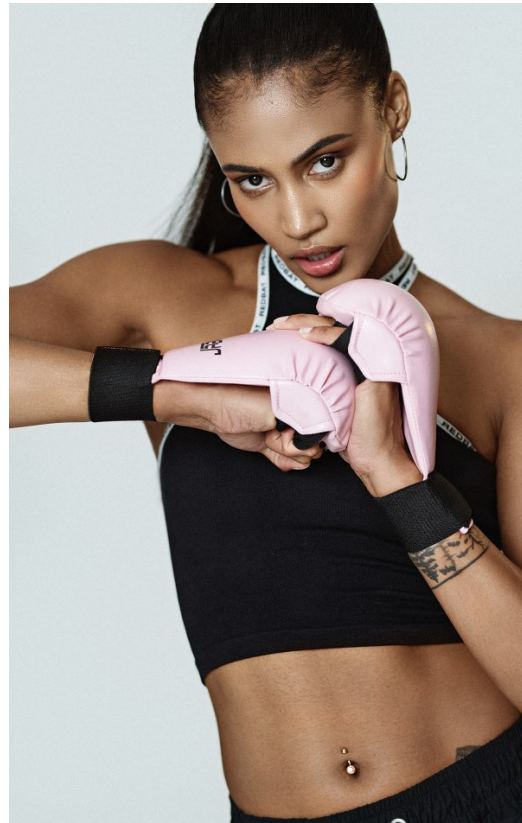

# BOSS MODELS

CAPE TOWN

ALEX JAY

Height: 178cm Bust: 88cm Waist: 64cm Hips: 88cm Shoe: 6 UK Hair: Dark Brown Eyes: Dark Brown