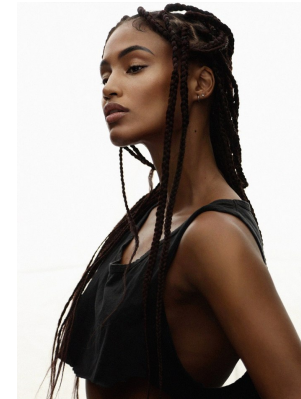

BOSS MODELS

CAPE TOWN

ALEX JAY

Height: 178cm Bust: 88cm Waist: 64cm Hips: 88cm Shoe: 6 UK Hair: Dark Brown Eyes: Dark Brown

BOSS MODELS

CAPE TOWN

ALEX JAY

Height: 178cm Bust: 88cm Waist: 64cm Hips: 88cm Shoe: 6 UK Hair: Dark Brown Eyes: Dark Brown