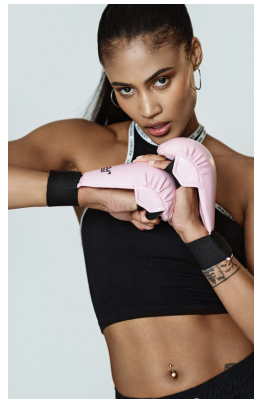

BOSS MODELS

CAPE TOWN

ALEX JAY

Height: 178cm Bust: 88cm Waist: 64cm Hips: 88cm Shoe: 6 UK Hair: Dark Brown Eyes: Dark Brown

BOSS MODELS

CAPE TOWN

ALEX JAY

Height: 178cm Bust: 88cm Waist: 64cm Hips: 88cm Shoe: 6 UK Hair: Dark Brown Eyes: Dark Brown