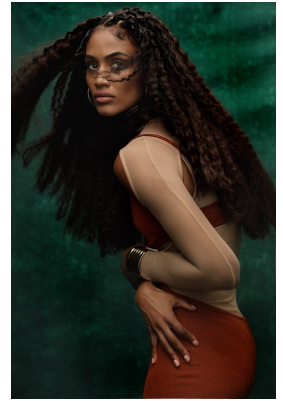

BOSS MODELS

CAPE TOWN

ALEX JAY

Height: 178cm Bust: 88cm Waist: 64cm Hips: 88cm Shoe: 6 UK Hair: Dark Brown Eyes: Dark Brown

BOSS MODELS

CAPE TOWN

ALEX JAY

Height: 178cm Bust: 88cm Waist: 64cm Hips: 88cm Shoe: 6 UK Hair: Dark Brown Eyes: Dark Brown