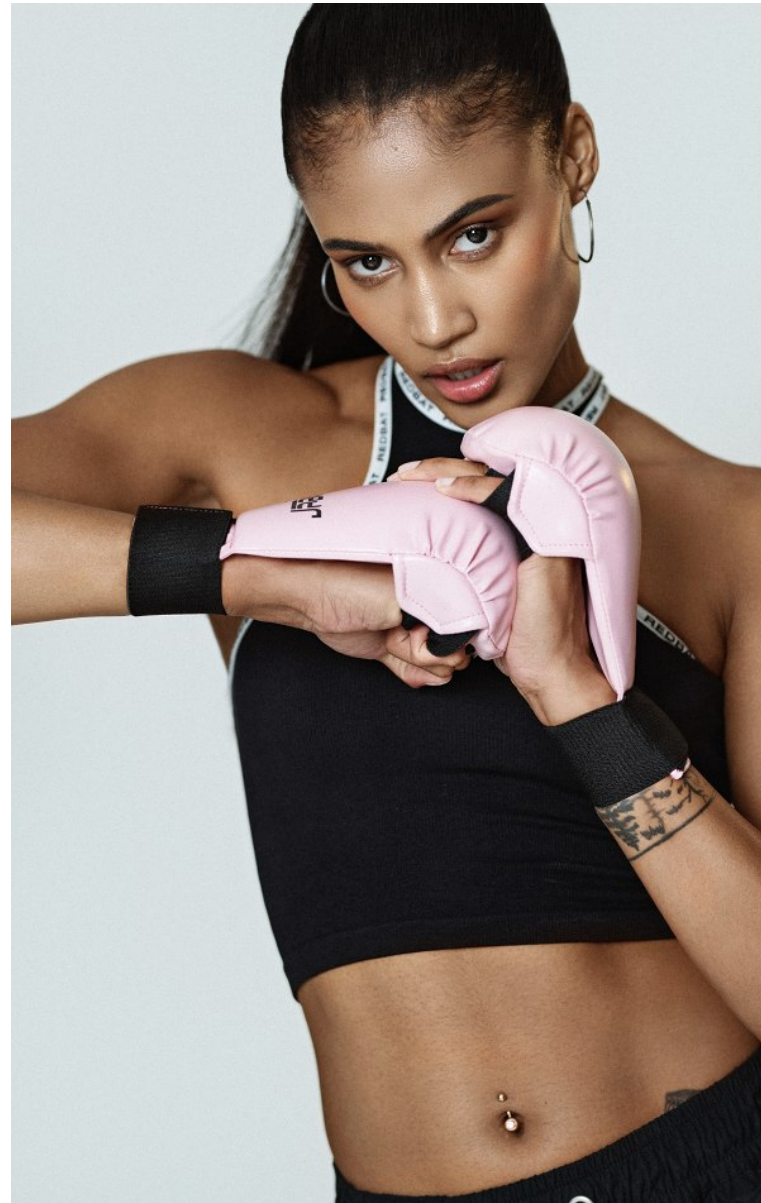

BOSS MODELS

CAPE TOWN

ALEX JAY

Height: 178cm Bust: 88cm Waist: 64cm Hips: 88cm Shoe: 6 UK Hair: Dark Brown Eyes: Dark Brown

BOSS MODELS

CAPE TOWN

ALEX JAY

Height: 178cm Bust: 88cm Waist: 64cm Hips: 88cm Shoe: 6 UK Hair: Dark Brown Eyes: Dark Brown