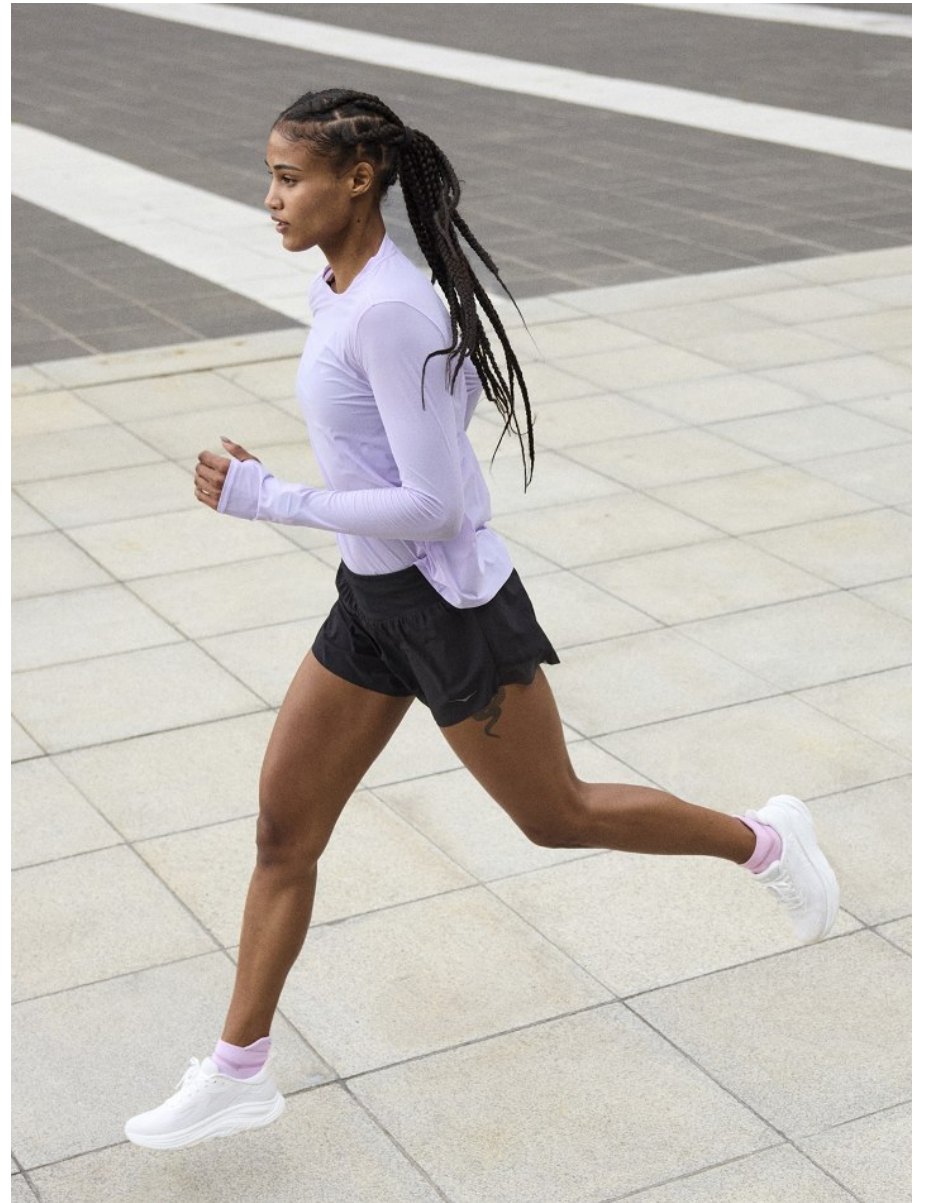

BOSS MODELS

CAPE TOWN

Height: 178cm Bust: 85cm Waist: 64cm Hips: 89cm Shoe: 6 UK Hair: Dark Brown Eyes: Dark Brown