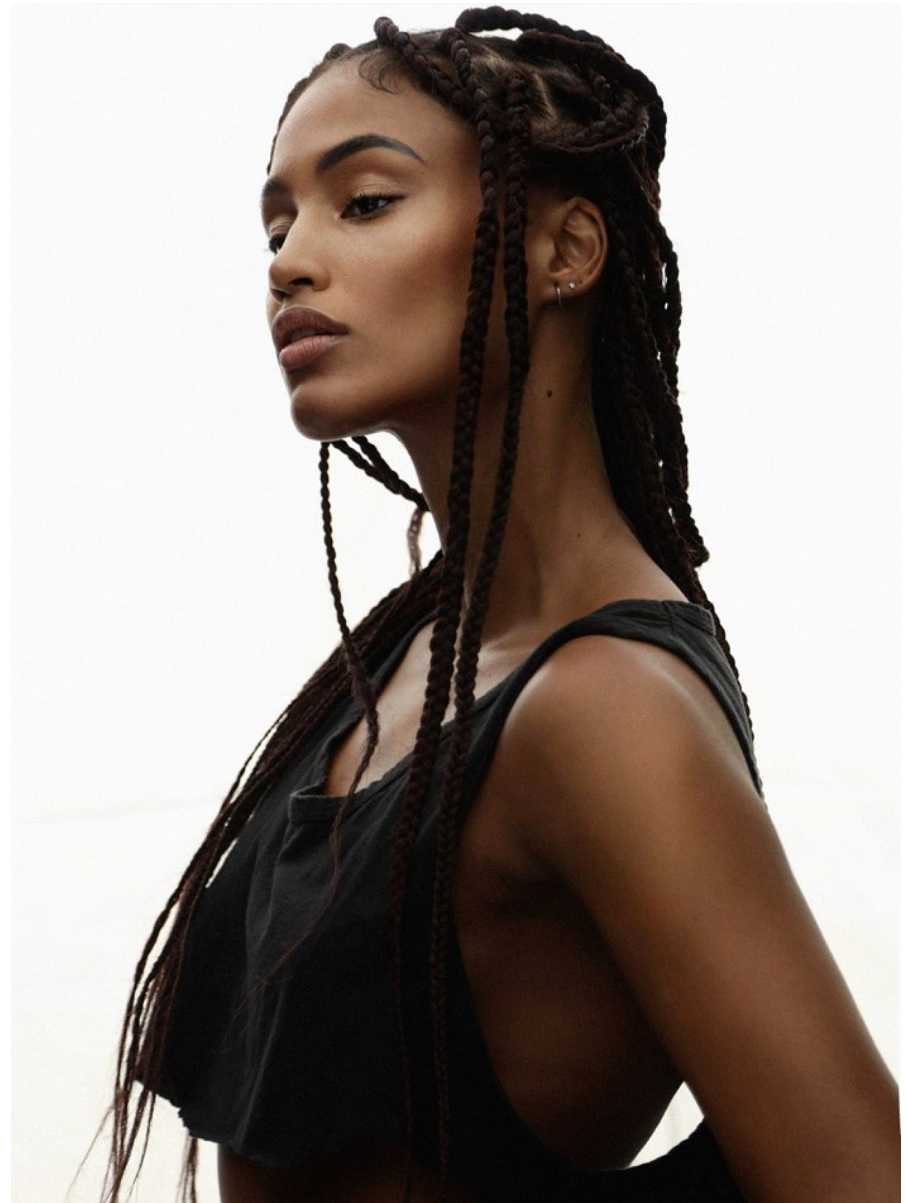

BOSS MODELS

CAPE TOWN

ALEX JAY

Height: 178cm Bust: 88cm Waist: 67cm Hips: 89cm Shoe: 6 UK Hair: Dark Brown Eyes: Dark Brown

BOSS MODELS

CAPE TOWN

ALEX JAY

Height: 178cm Bust: 88cm Waist: 67cm Hips: 89cm Shoe: 6 UK Hair: Dark Brown Eyes: Dark Brown