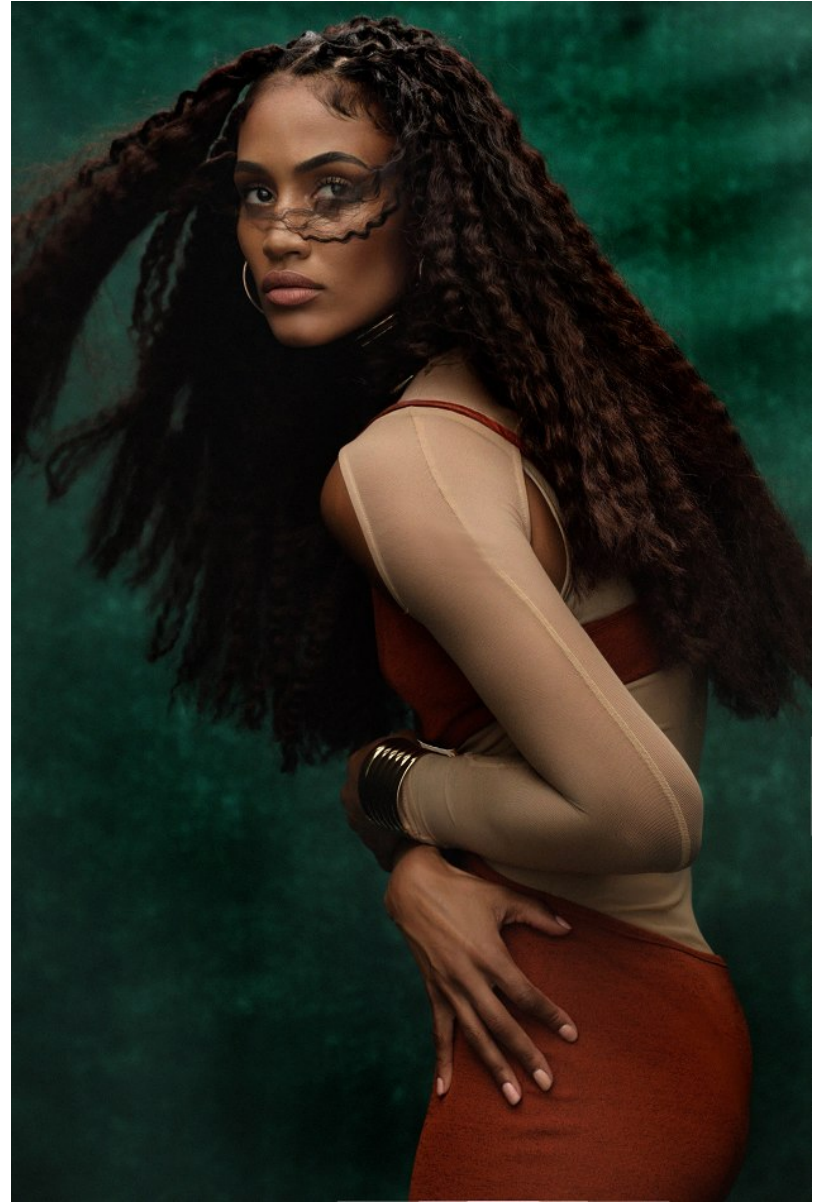

BOSS MODELS

CAPE TOWN

ALEX JAY

Height: 178cm Bust: 85cm Waist: 64cm Hips: 89cm Shoe: 6 UK Hair: Dark Brown Eyes: Dark Brown