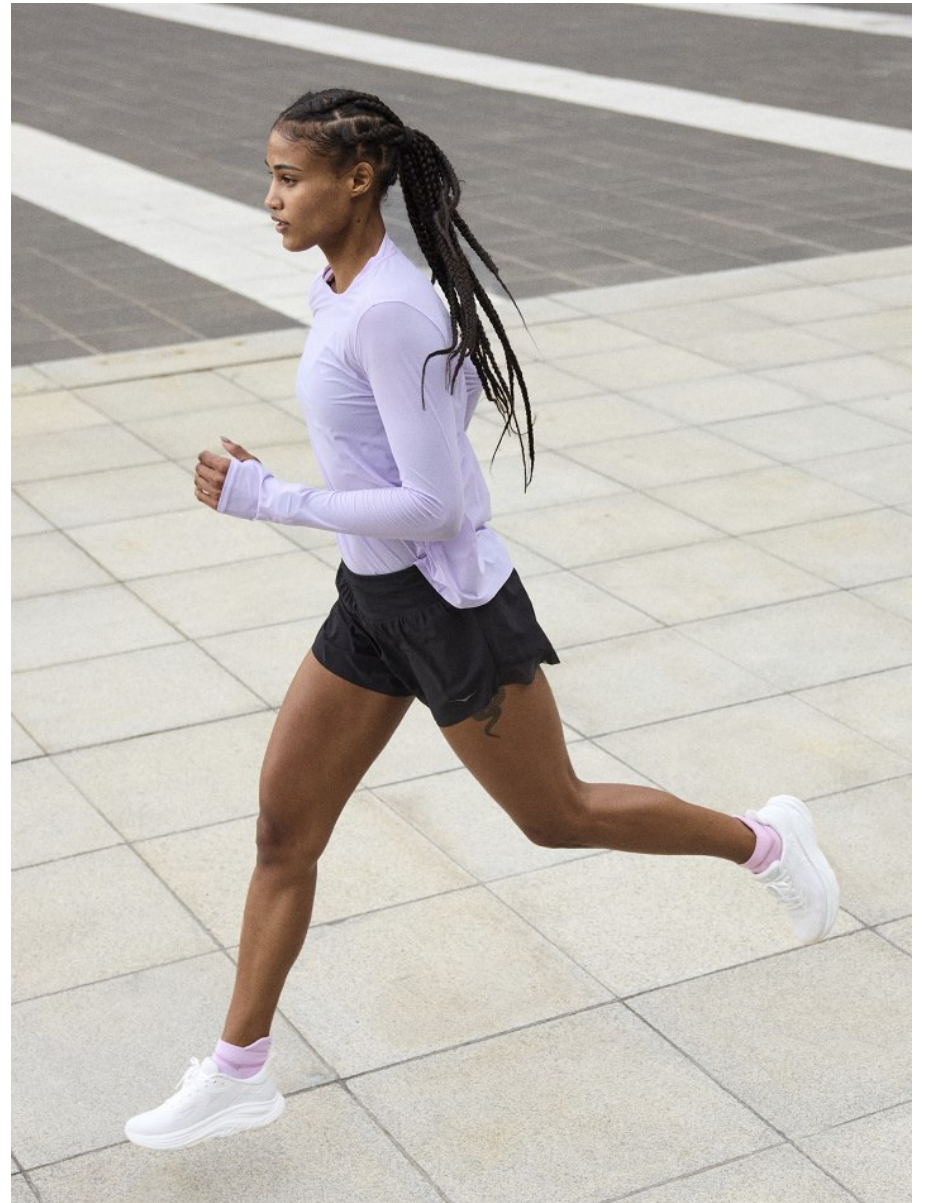

BOSS MODELS

CAPE TOWN

ALEX JAY

Height: 178cm Bust: 88cm Waist: 67cm Hips: 89cm Shoe: 6 UK Hair: Dark Brown Eyes: Dark Brown