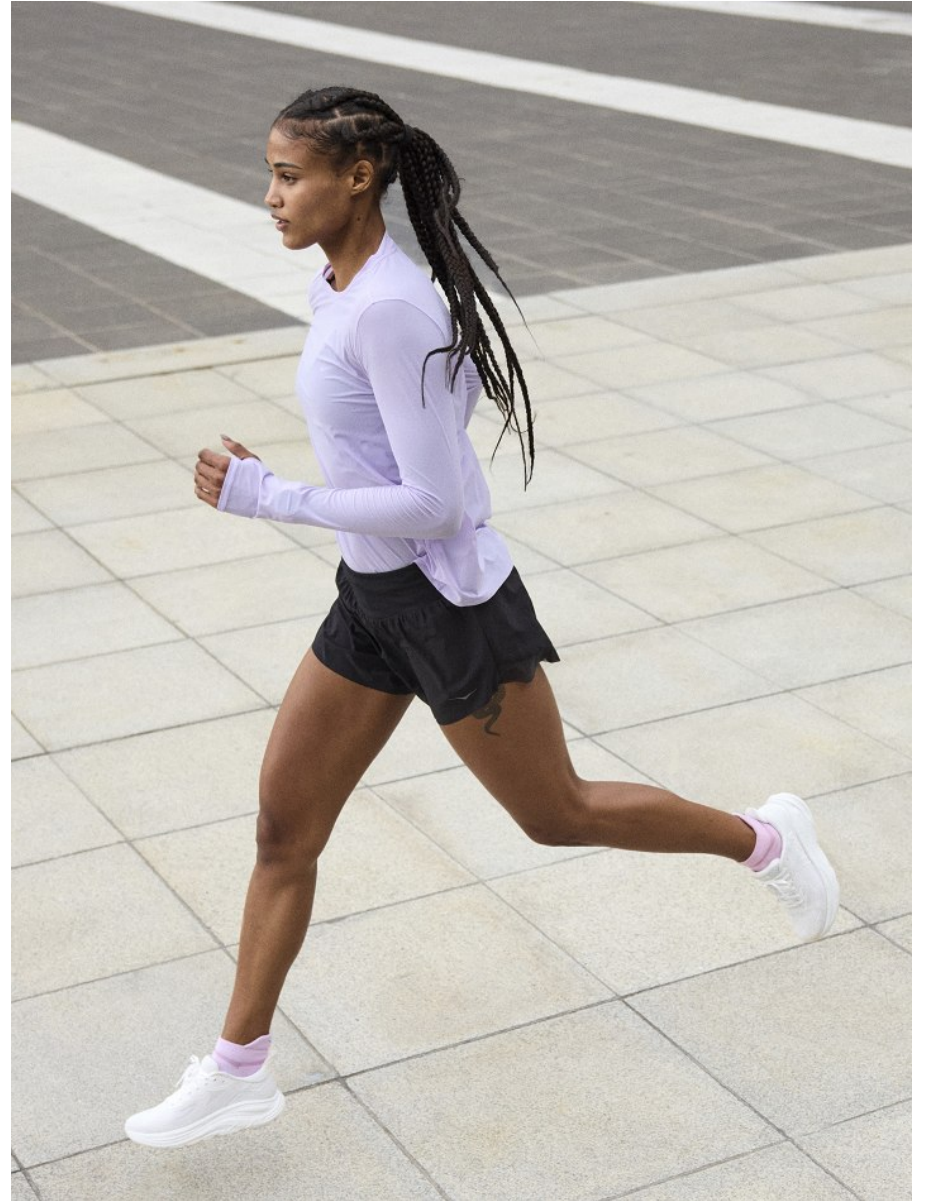

BOSS MODELS

CAPE TOWN

ALEX JAY

Height: 178cm Bust: 85cm Waist: 64cm Hips: 89cm Shoe: 6 UK Hair: Dark Brown Eyes: Dark Brown