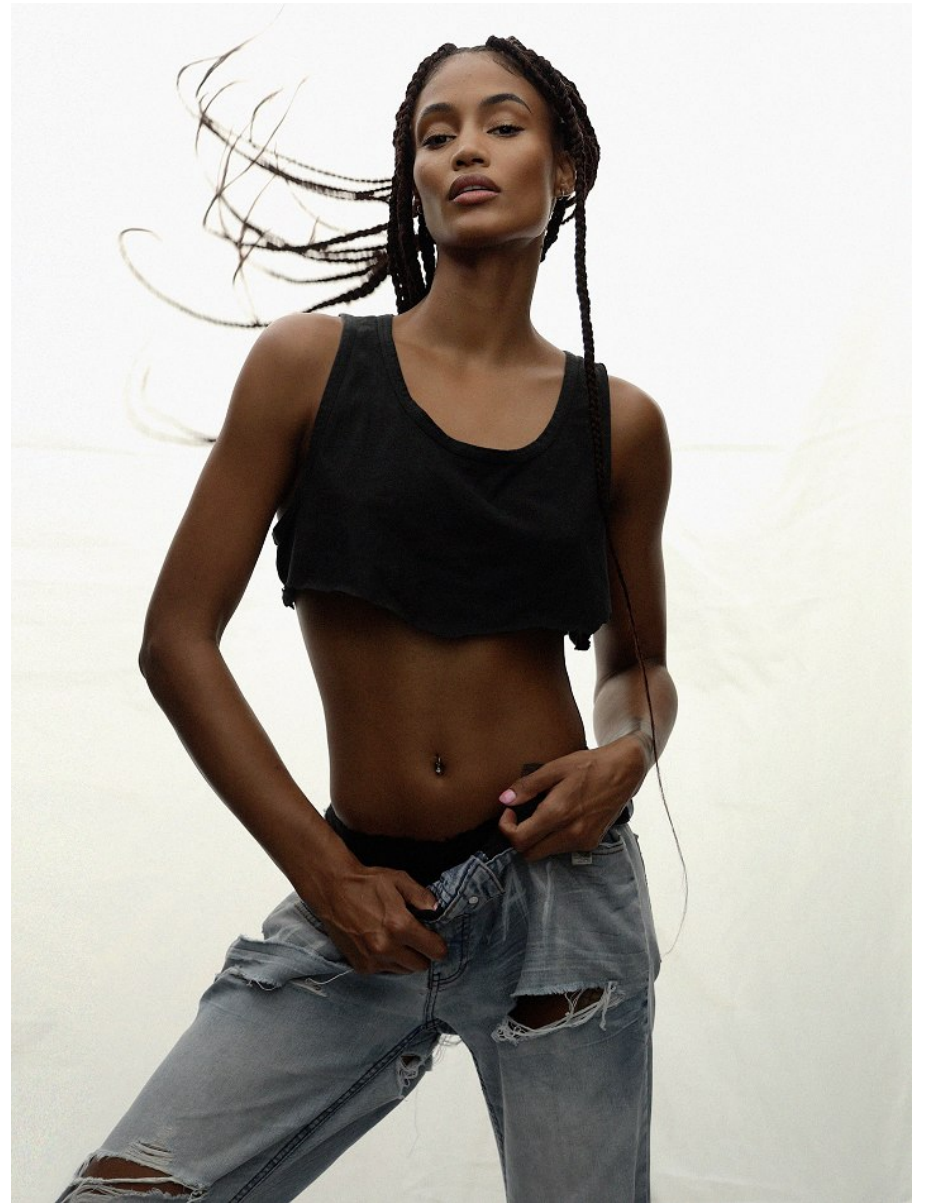

BOSS MODELS

CAPE TOWN

ALEX JAY

Height: 178cm Bust: 85cm Waist: 64cm Hips: 89cm Shoe: 6 UK Hair: Dark Brown Eyes: Dark Brown

BOSS MODELS

CAPE TOWN

ALEX JAY

Height: 178cm Bust: 85cm Waist: 64cm Hips: 89cm Shoe: 6 UK Hair: Dark Brown Eyes: Dark Brown