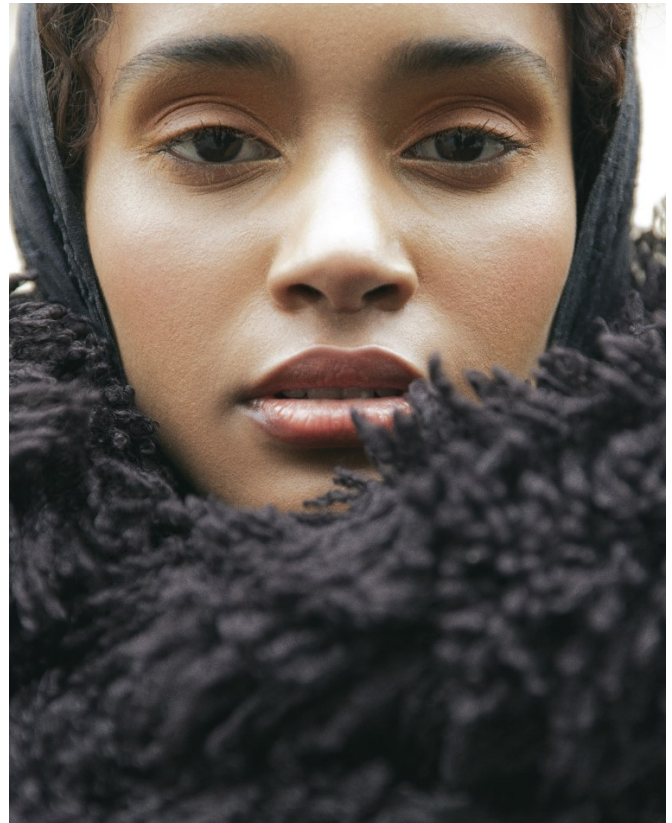

## BROOKLYN PRINCE

Height: 176cm Bust: 83cm Waist: 65cm Hips: 92cm Shoe: 6 UK Hair: Black Eyes: Dark Brown

# BOSS MODELS

CAPE TOWN