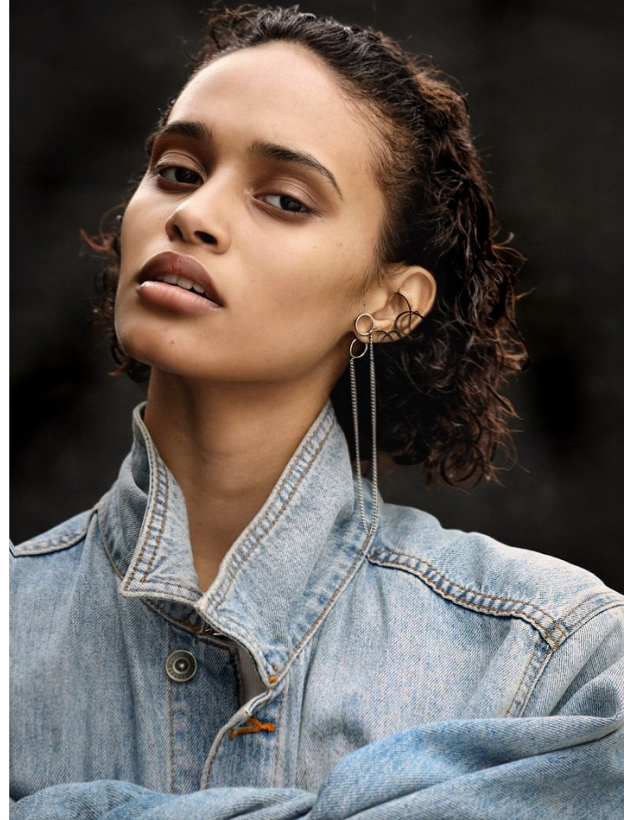

# BOSS MODELS

CAPE TOWN

## BROOKLYN PRINCE

Height: 176cm Bust: 83cm Waist: 65cm Hips: 92cm Shoe: 6 UK Hair: Black Eyes: Dark Brown