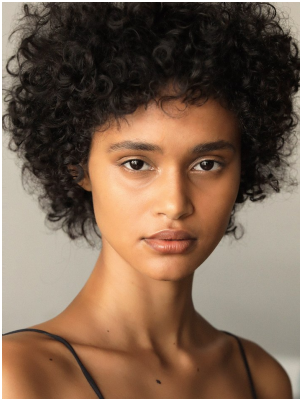

BOSS MODELS

CAPE TOWN

BROOKLYN PRINCE

Height: 176cm Bust: 83cm Waist: 65cm Hips: 92cm Shoe: 6 UK Hair: Black Eyes: Dark Brown

BOSS MODELS

CAPE TOWN

BROOKLYN PRINCE

Height: 176cm Bust: 83cm Waist: 65cm Hips: 92cm Shoe: 6 UK Hair: Black Eyes: Dark Brown

BOSS MODELS

CAPE TOWN

Image: Brooklyn Prince represented by Boss Models Cape Town

BROOKLYN PRINCE

Height: 176cm Bust: 83cm Waist: 65cm Hips: 92cm Shoe: 6 UK Hair: Black Eyes: Dark Brown