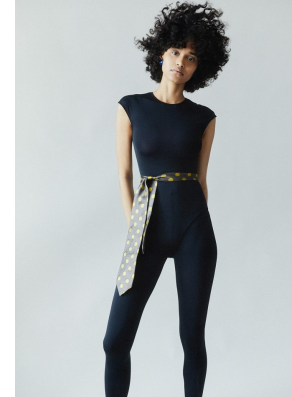

BOSS MODELS

CAPE TOWN

BROOKLYN PRINCE

Height: 176cm Bust: 83cm Waist: 65cm Hips: 92cm Shoe: 6 UK Hair: Black Eyes: Dark Brown

BOSS MODELS

CAPE TOWN

BROOKLYN PRINCE

Height: 176cm Bust: 83cm Waist: 65cm Hips: 92cm Shoe: 6 UK Hair: Black Eyes: Dark Brown

BOSS MODELS

CAPE TOWN

Image: Brooklyn Prince represented by Boss Models Cape Town

BROOKLYN PRINCE

Height: 176cm Bust: 83cm Waist: 65cm Hips: 92cm Shoe: 6 UK Hair: Black Eyes: Dark Brown