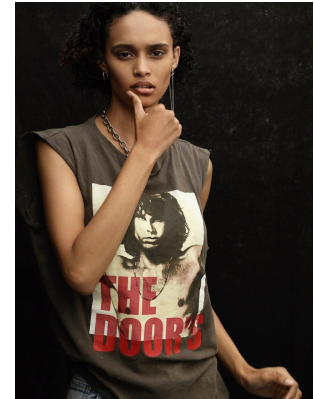

BOSS MODELS

CAPE TOWN

BROOKLYN PRINCE

Height: 176cm Bust: 83cm Waist: 63cm Hips: 87cm Shoe: 6 UK Hair: Black Eyes: Dark Brown

BOSS MODELS

CAPE TOWN

BROOKLYN PRINCE

Height: 176cm Bust: 83cm Waist: 63cm Hips: 87cm Shoe: 6 UK Hair: Black Eyes: Dark Brown