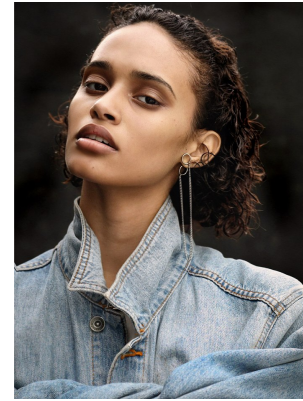

BOSS MODELS

CAPE TOWN

BROOKLYN PRINCE

Height: 176cm Bust: 83cm Waist: 65cm Hips: 92cm Shoe: 6 UK Hair: Black Eyes: Dark Brown

BOSS MODELS

CAPE TOWN

BROOKLYN PRINCE

Height: 176cm Bust: 83cm Waist: 65cm Hips: 92cm Shoe: 6 UK Hair: Black Eyes: Dark Brown

BOSS MODELS

CAPE TOWN

Image: Brooklyn Prince represented by Boss Models Cape Town

BROOKLYN PRINCE

Height: 176cm Bust: 83cm Waist: 65cm Hips: 92cm Shoe: 6 UK Hair: Black Eyes: Dark Brown