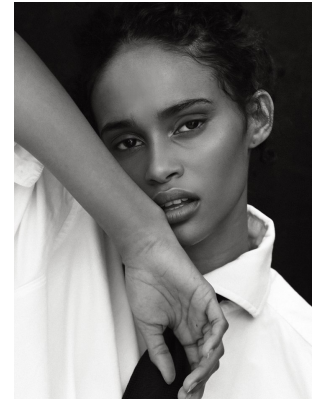

BOSS MODELS

CAPE TOWN

BROOKLYN PRINCE

Height: 176cm Bust: 83cm Waist: 63cm Hips: 87cm Shoe: 6 UK Hair: Black Eyes: Dark Brown

BOSS MODELS

CAPE TOWN

BROOKLYN PRINCE

Height: 176cm Bust: 83cm Waist: 63cm Hips: 87cm Shoe: 6 UK Hair: Black Eyes: Dark Brown