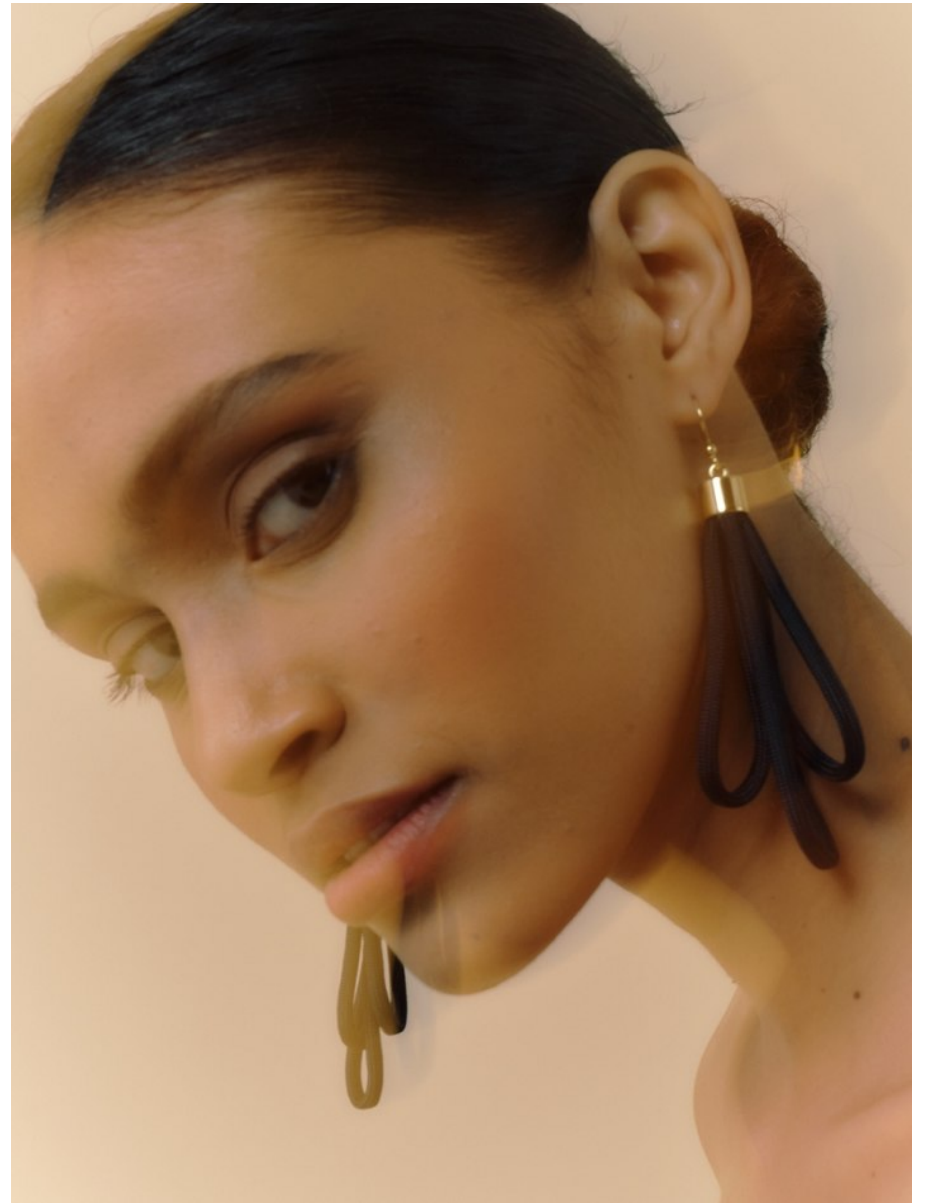

BOSS MODELS

CAPE TOWN

BROOKLYN PRINCE

Height: 176cm Bust: 83cm Waist: 65cm Hips: 92cm Shoe: 6 UK Hair: Black Eyes: Dark Brown

BOSS MODELS

CAPE TOWN

BROOKLYN PRINCE

Height: 176cm Bust: 83cm Waist: 65cm Hips: 92cm Shoe: 6 UK Hair: Black Eyes: Dark Brown