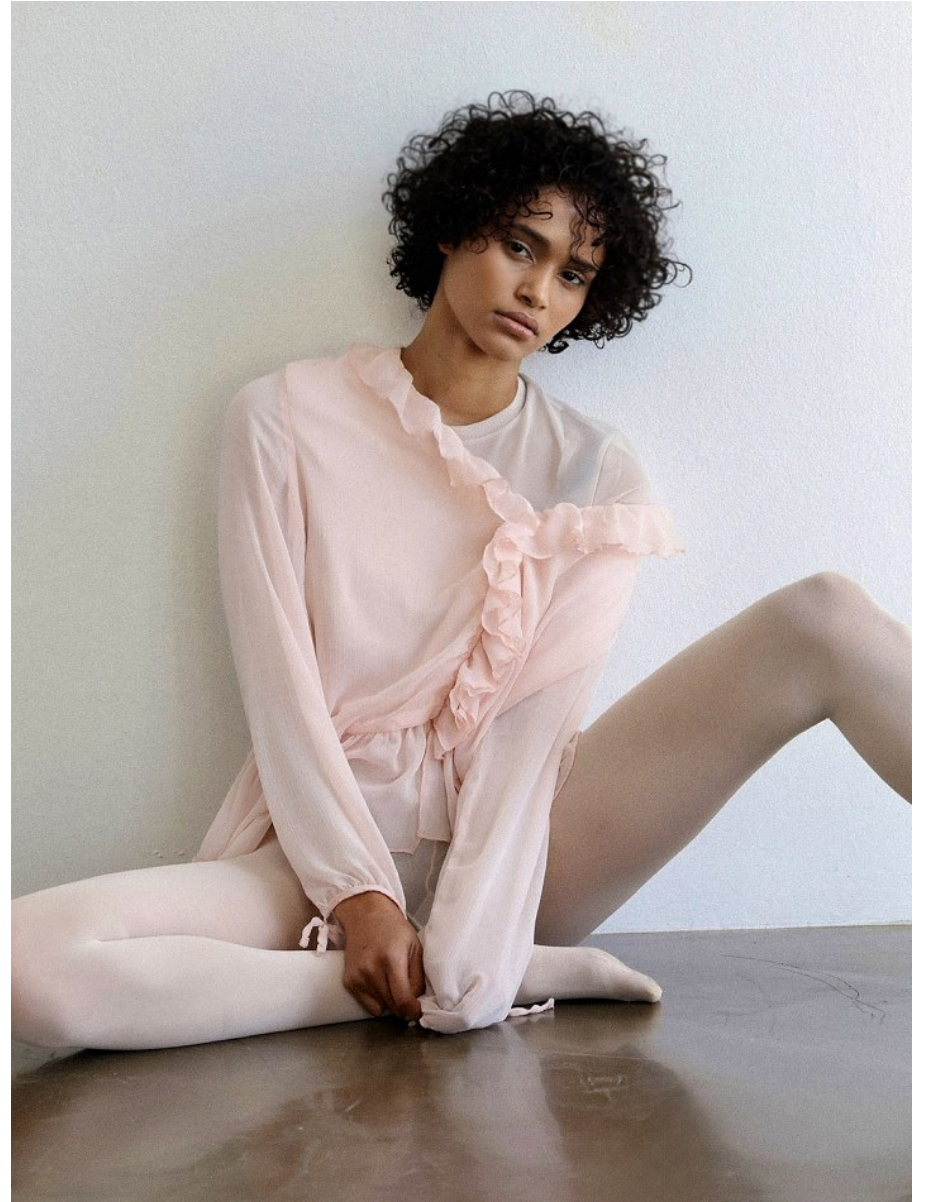

BOSS MODELS

CAPE TOWN

BROOKLYN PRINCE

Height: 176cm Bust: 83cm Waist: 65cm Hips: 92cm Shoe: 6 UK Hair: Black Eyes: Dark Brown

BOSS MODELS

CAPE TOWN

BROOKLYN PRINCE

Height: 176cm Bust: 83cm Waist: 65cm Hips: 92cm Shoe: 6 UK Hair: Black Eyes: Dark Brown