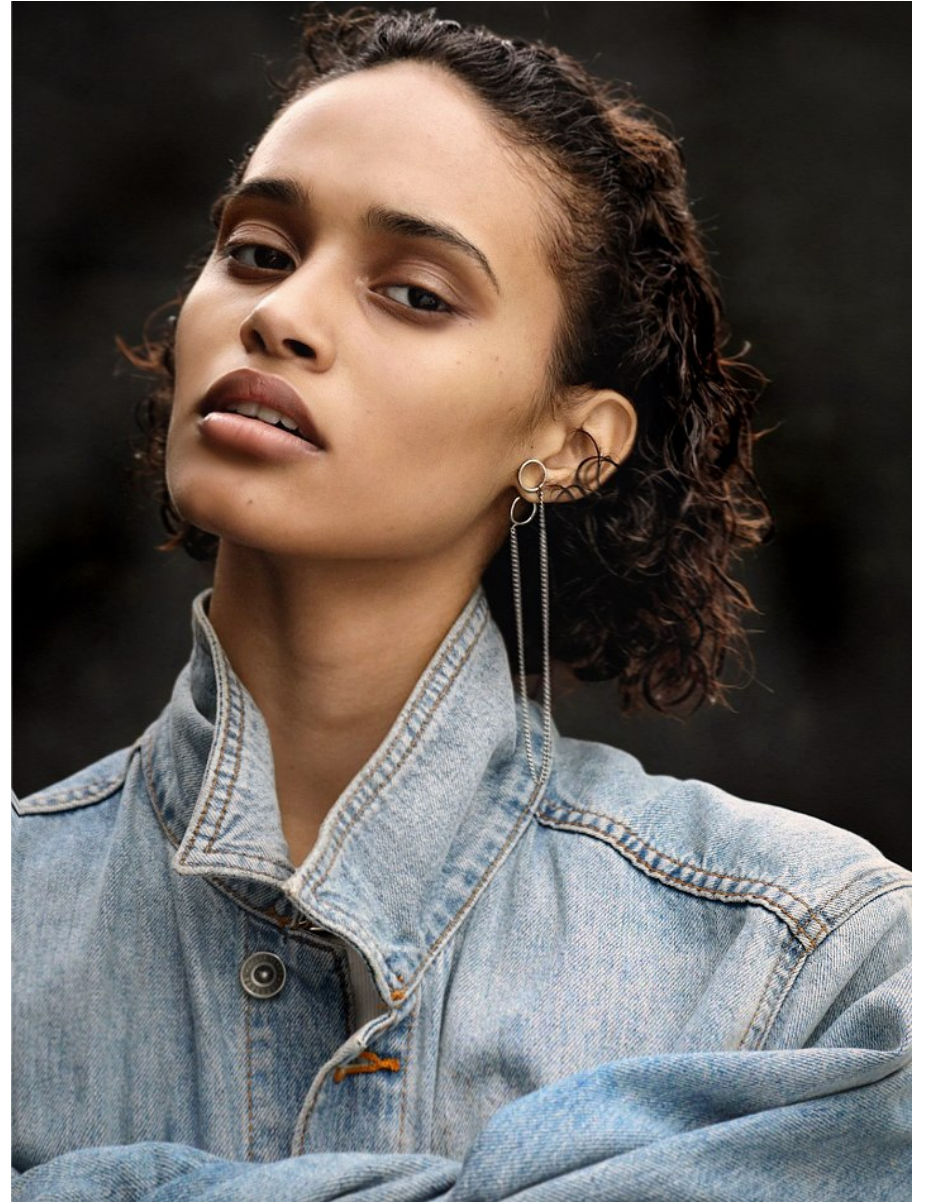

BOSS MODELS

CAPE TOWN

BROOKLYN PRINCE

Height: 176cm Bust: 83cm Waist: 65cm Hips: 92cm Shoe: 6 UK Hair: Black Eyes: Dark Brown

BOSS MODELS

CAPE TOWN

BROOKLYN PRINCE

Height: 176cm Bust: 83cm Waist: 65cm Hips: 92cm Shoe: 6 UK Hair: Black Eyes: Dark Brown