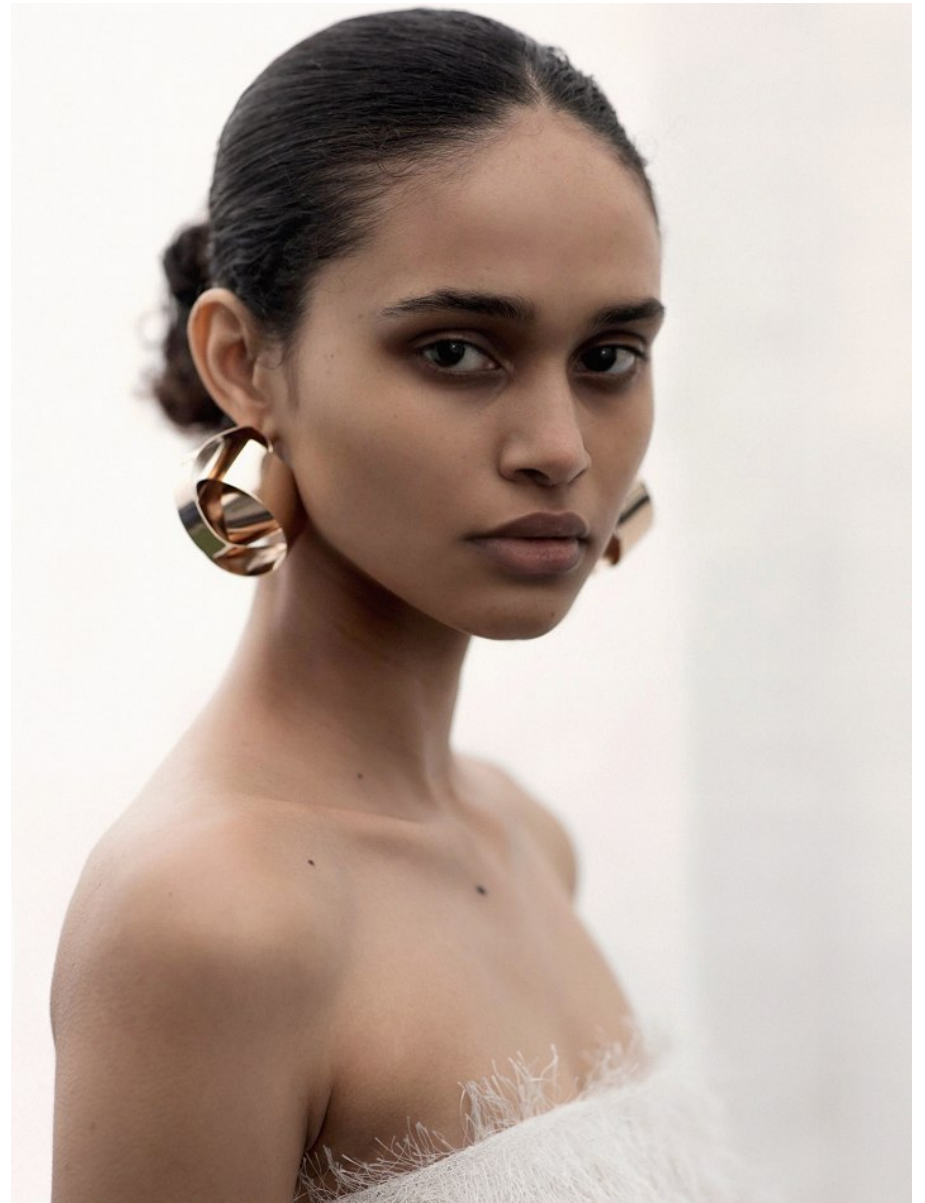

BOSS MODELS

CAPE TOWN

BROOKLYN PRINCE

Height: 176cm Bust: 83cm Waist: 65cm Hips: 92cm Shoe: 6 UK Hair: Black Eyes: Dark Brown