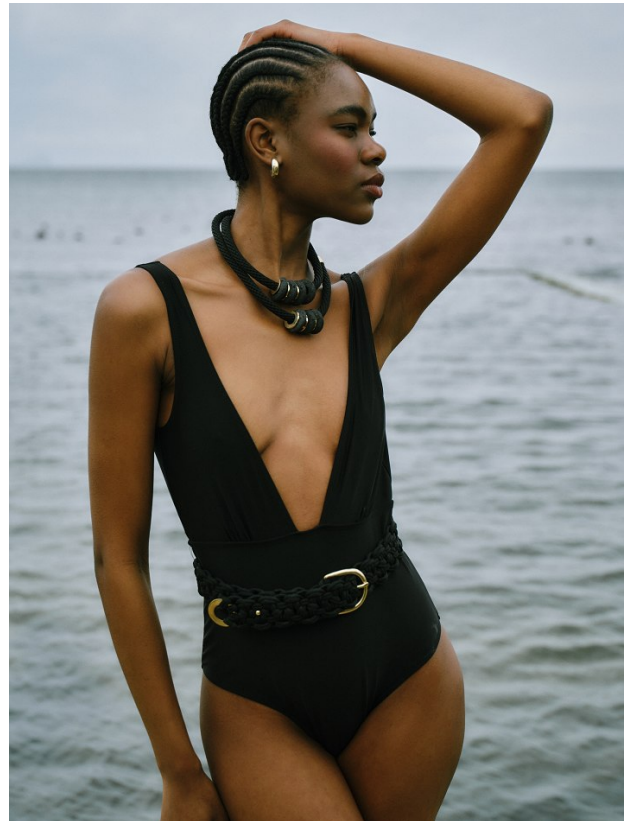

BOSS MODELS

CAPE TOWN

NONJABULO XABA

Height: 177cm Bust: 84cm Waist: 66cm Hips: 101cm Shoe: 6.5 UK Hair: Black Eyes: Dark Brown