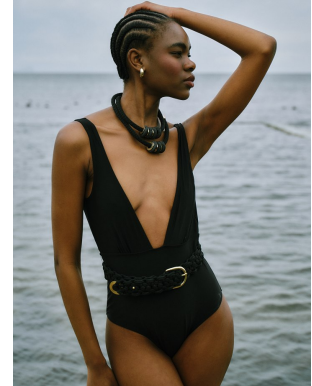

BOSS MODELS

CAPE TOWN

NONJABULO XABA

Height: 177cm Bust: 79cm Waist: 58cm Hips: 96cm Shoe: 6.5 UK Hair: Black Eyes: Dark Brown

BOSS MODELS

CAPE TOWN

NONJABULO XABA

Height: 177cm Bust: 79cm Waist: 58cm Hips: 96cm Shoe: 6.5 UK Hair: Black Eyes: Dark Brown

BOSS MODELS

CAPE TOWN

NONJABULO XABA

Height: 177cm Bust: 79cm Waist: 58cm Hips: 96cm Shoe: 6.5 UK Hair: Black Eyes: Dark Brown