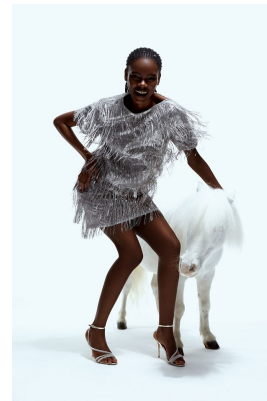

BOSS MODELS

CAPE TOWN

NONJABULO XABA

Height: 178cm Bust: 83cm Waist: 61cm Hips: 95cm Shoe: 6.5 UK Hair: Black Eyes: Dark Brown

BOSS MODELS

CAPE TOWN

NONJABULO XABA

Height: 178cm Bust: 83cm Waist: 61cm Hips: 95cm Shoe: 6.5 UK Hair: Black Eyes: Dark Brown

BOSS MODELS

CAPE TOWN

NONJABULO XABA

Height: 178cm Bust: 83cm Waist: 61cm Hips: 95cm Shoe: 6.5 UK Hair: Black Eyes: Dark Brown