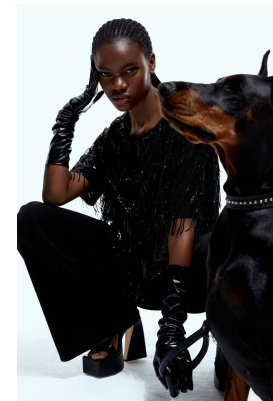

BOSS MODELS

CAPE TOWN

NONJABULO XABA

Height: 178cm Bust: 83cm Waist: 61cm Hips: 95cm Shoe: 6.5 UK Hair: Black Eyes: Dark Brown

BOSS MODELS

CAPE TOWN

NONJABULO XABA

Height: 178cm Bust: 83cm Waist: 61cm Hips: 95cm Shoe: 6.5 UK Hair: Black Eyes: Dark Brown

BOSS MODELS

CAPE TOWN

NONJABULO XABA

Height: 178cm Bust: 83cm Waist: 61cm Hips: 95cm Shoe: 6.5 UK Hair: Black Eyes: Dark Brown