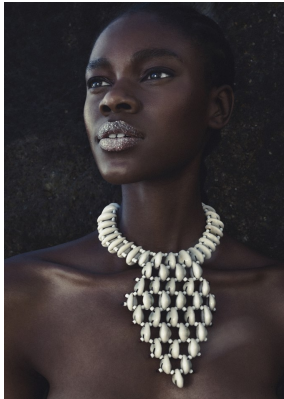

# BOSS MODELS

CAPE TOWN

## NONJABULO XABA

Height: 177cm Bust: 84cm Waist: 66cm Hips: 101cm Shoe: 6.5 UK Hair: Black Eyes: Dark Brown