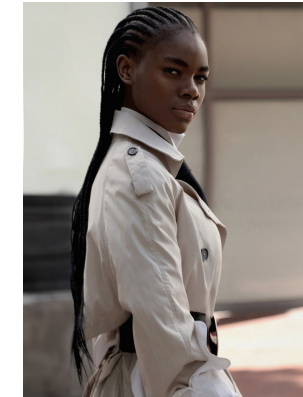

# BOSS MODELS

CAPE TOWN

## NONJABULO XABA

Height: 177cm Bust: 84cm Waist: 66cm Hips: 101cm Shoe: 6.5 UK Hair: Black Eyes: Dark Brown