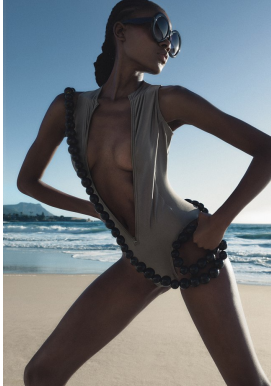

BOSS MODELS

CAPE TOWN

NONJABULO XABA

Height: 177cm Bust: 79cm Waist: 58cm Hips: 96cm Shoe: 6.5 UK Hair: Black Eyes: Dark Brown

BOSS MODELS

CAPE TOWN

NONJABULO XABA

Height: 177cm Bust: 79cm Waist: 58cm Hips: 96cm Shoe: 6.5 UK Hair: Black Eyes: Dark Brown

BOSS MODELS

CAPE TOWN

NONJABULO XABA

Height: 177cm Bust: 79cm Waist: 58cm Hips: 96cm Shoe: 6.5 UK Hair: Black Eyes: Dark Brown