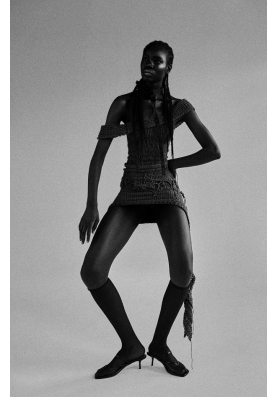

BOSS MODELS

CAPE TOWN

NONJABULO XABA

Height: 177cm Bust: 79cm Waist: 58cm Hips: 96cm Shoe: 6.5 UK Hair: Black Eyes: Dark Brown

BOSS MODELS

CAPE TOWN

NONJABULO XABA

Height: 177cm Bust: 79cm Waist: 58cm Hips: 96cm Shoe: 6.5 UK Hair: Black Eyes: Dark Brown

BOSS MODELS

CAPE TOWN

NONJABULO XABA

Height: 177cm Bust: 79cm Waist: 58cm Hips: 96cm Shoe: 6.5 UK Hair: Black Eyes: Dark Brown