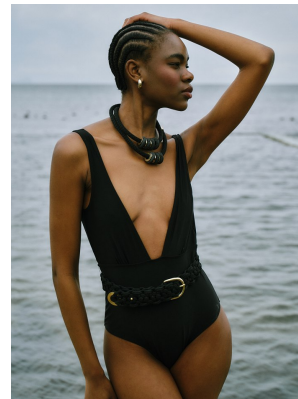

# BOSS MODELS

CAPE TOWN

## NONJABULO XABA

Height: 177cm Bust: 84cm Waist: 66cm Hips: 101cm Shoe: 6.5 UK Hair: Black Eyes: Dark Brown