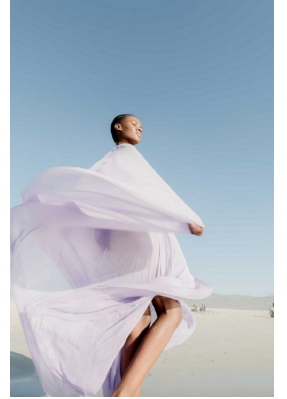

BOSS MODELS

CAPE TOWN

NONJABULO XABA

Height: 178cm Bust: 83cm Waist: 61cm Hips: 95cm Shoe: 6.5 UK Hair: Black Eyes: Dark Brown

BOSS MODELS

CAPE TOWN

NONJABULO XABA

Height: 178cm Bust: 83cm Waist: 61cm Hips: 95cm Shoe: 6.5 UK Hair: Black Eyes: Dark Brown

BOSS MODELS

CAPE TOWN

NONJABULO XABA

Height: 178cm Bust: 83cm Waist: 61cm Hips: 95cm Shoe: 6.5 UK Hair: Black Eyes: Dark Brown