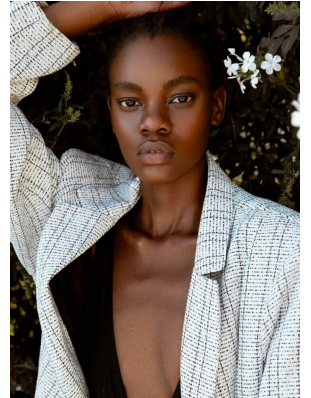

BOSS MODELS

CAPE TOWN

NONJABULO XABA

Height: 177cm Bust: 84cm Waist: 66cm Hips: 101cm Shoe: 6.5 UK Hair: Black Eyes: Dark Brown