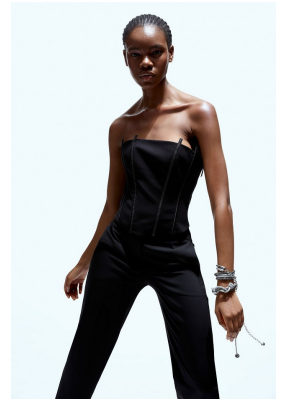

BOSS MODELS

CAPE TOWN

NONJABULO XABA

Height: 178cm Bust: 83cm Waist: 61cm Hips: 95cm Shoe: 6.5 UK Hair: Black Eyes: Dark Brown

BOSS MODELS

CAPE TOWN

NONJABULO XABA

Height: 178cm Bust: 83cm Waist: 61cm Hips: 95cm Shoe: 6.5 UK Hair: Black Eyes: Dark Brown

BOSS MODELS

CAPE TOWN

NONJABULO XABA

Height: 178cm Bust: 83cm Waist: 61cm Hips: 95cm Shoe: 6.5 UK Hair: Black Eyes: Dark Brown