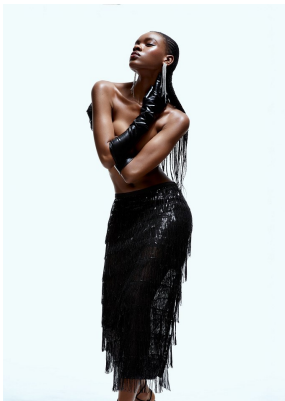

BOSS MODELS

CAPE TOWN

NONJABULO XABA

Height: 178cm Bust: 83cm Waist: 61cm Hips: 95cm Shoe: 6.5 UK Hair: Black Eyes: Dark Brown

BOSS MODELS

CAPE TOWN

NONJABULO XABA

Height: 178cm Bust: 83cm Waist: 61cm Hips: 95cm Shoe: 6.5 UK Hair: Black Eyes: Dark Brown

BOSS MODELS

CAPE TOWN

NONJABULO XABA

Height: 178cm Bust: 83cm Waist: 61cm Hips: 95cm Shoe: 6.5 UK Hair: Black Eyes: Dark Brown