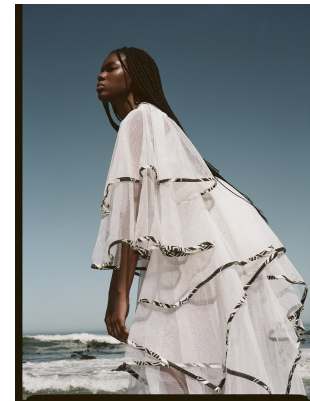

BOSS MODELS

CAPE TOWN

NONJABULO XABA

Height: 178cm Bust: 83cm Waist: 61cm Hips: 95cm Shoe: 6.5 UK Hair: Black Eyes: Dark Brown

BOSS MODELS

CAPE TOWN

NONJABULO XABA

Height: 178cm Bust: 83cm Waist: 61cm Hips: 95cm Shoe: 6.5 UK Hair: Black Eyes: Dark Brown

BOSS MODELS

CAPE TOWN

NONJABULO XABA

Height: 178cm Bust: 83cm Waist: 61cm Hips: 95cm Shoe: 6.5 UK Hair: Black Eyes: Dark Brown