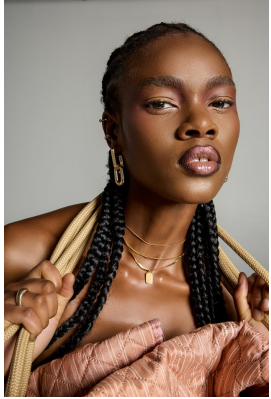

# BOSS MODELS

CAPE TOWN

## NONJABULO XABA

Height: 177cm Bust: 84cm Waist: 66cm Hips: 101cm Shoe: 6.5 UK Hair: Black Eyes: Dark Brown