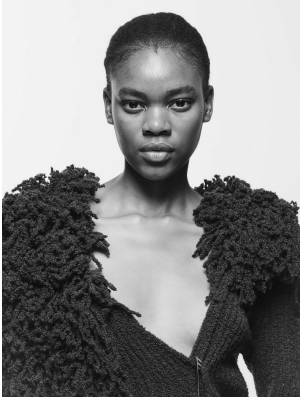

BOSS MODELS

CAPE TOWN

NONJABULO XABA

Height: 178cm Bust: 83cm Waist: 61cm Hips: 95cm Shoe: 6.5 UK Hair: Black Eyes: Dark Brown

BOSS MODELS

CAPE TOWN

NONJABULO XABA

Height: 178cm Bust: 83cm Waist: 61cm Hips: 95cm Shoe: 6.5 UK Hair: Black Eyes: Dark Brown

BOSS MODELS

CAPE TOWN

NONJABULO XABA

Height: 178cm Bust: 83cm Waist: 61cm Hips: 95cm Shoe: 6.5 UK Hair: Black Eyes: Dark Brown