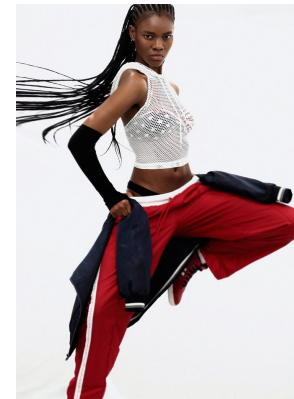

BOSS MODELS

CAPE TOWN

NONJABULO XABA

Height: 177cm Bust: 79cm Waist: 58cm Hips: 96cm Shoe: 6.5 UK Hair: Black Eyes: Dark Brown

BOSS MODELS

CAPE TOWN

NONJABULO XABA

Height: 177cm Bust: 79cm Waist: 58cm Hips: 96cm Shoe: 6.5 UK Hair: Black Eyes: Dark Brown

BOSS MODELS

CAPE TOWN

NONJABULO XABA

Height: 177cm Bust: 79cm Waist: 58cm Hips: 96cm Shoe: 6.5 UK Hair: Black Eyes: Dark Brown