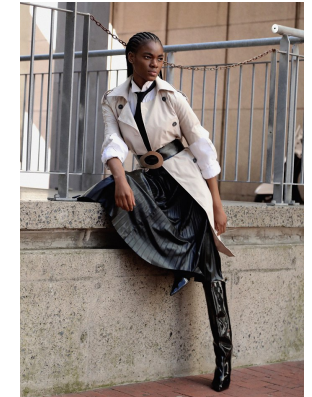

# BOSS MODELS

CAPE TOWN

## NONJABULO XABA

Height: 177cm Bust: 84cm Waist: 66cm Hips: 101cm Shoe: 6.5 UK Hair: Black Eyes: Dark Brown