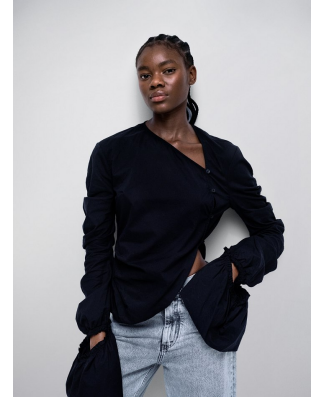

# BOSS MODELS

CAPE TOWN

## NONJABULO XABA

Height: 177cm Bust: 84cm Waist: 66cm Hips: 101cm Shoe: 6.5 UK Hair: Black Eyes: Dark Brown