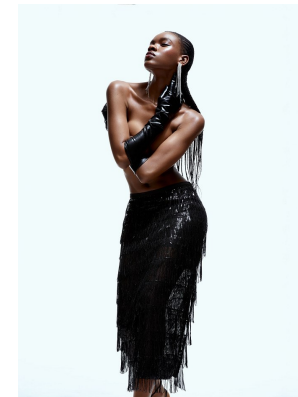

BOSS MODELS

CAPE TOWN

NONJABULO XABA

Height: 177cm Bust: 79cm Waist: 58cm Hips: 96cm Shoe: 6.5 UK Hair: Black Eyes: Dark Brown

BOSS MODELS

CAPE TOWN

NONJABULO XABA

Height: 177cm Bust: 79cm Waist: 58cm Hips: 96cm Shoe: 6.5 UK Hair: Black Eyes: Dark Brown

BOSS MODELS

CAPE TOWN

NONJABULO XABA

Height: 177cm Bust: 79cm Waist: 58cm Hips: 96cm Shoe: 6.5 UK Hair: Black Eyes: Dark Brown