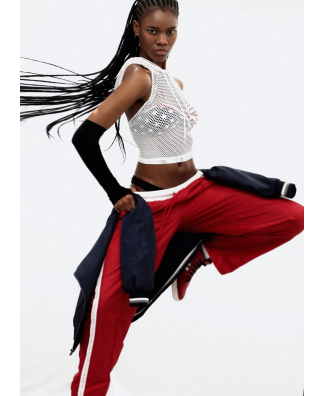

# BOSS MODELS

CAPE TOWN

## NONJABULO XABA

Height: 177cm Bust: 84cm Waist: 66cm Hips: 101cm Shoe: 6.5 UK Hair: Black Eyes: Dark Brown