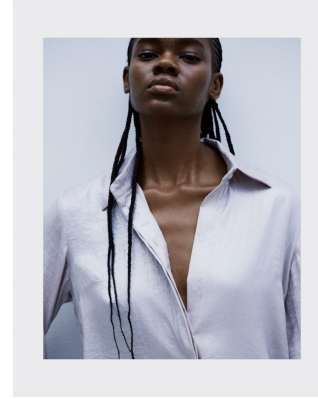

BOSS MODELS

CAPE TOWN

NONJABULO XABA

Height: 178cm Bust: 83cm Waist: 61cm Hips: 95cm Shoe: 6.5 UK Hair: Black Eyes: Dark Brown

BOSS MODELS

CAPE TOWN

NONJABULO XABA

Height: 178cm Bust: 83cm Waist: 61cm Hips: 95cm Shoe: 6.5 UK Hair: Black Eyes: Dark Brown

BOSS MODELS

CAPE TOWN

NONJABULO XABA

Height: 178cm Bust: 83cm Waist: 61cm Hips: 95cm Shoe: 6.5 UK Hair: Black Eyes: Dark Brown