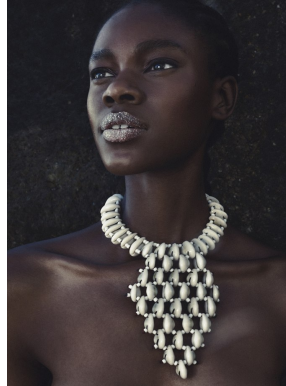

BOSS MODELS

CAPE TOWN

NONJABULO XABA

Height: 177cm Bust: 79cm Waist: 58cm Hips: 96cm Shoe: 6.5 UK Hair: Black Eyes: Dark Brown

BOSS MODELS

CAPE TOWN

NONJABULO XABA

Height: 177cm Bust: 79cm Waist: 58cm Hips: 96cm Shoe: 6.5 UK Hair: Black Eyes: Dark Brown

BOSS MODELS

CAPE TOWN

NONJABULO XABA

Height: 177cm Bust: 79cm Waist: 58cm Hips: 96cm Shoe: 6.5 UK Hair: Black Eyes: Dark Brown