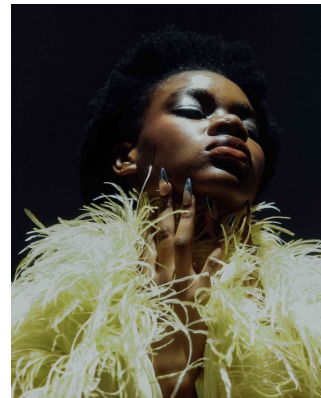

BOSS MODELS

CAPE TOWN

NONJABULO XABA

Height: 178cm Bust: 83cm Waist: 61cm Hips: 95cm Shoe: 6.5 UK Hair: Black Eyes: Dark Brown

BOSS MODELS

CAPE TOWN

NONJABULO XABA

Height: 178cm Bust: 83cm Waist: 61cm Hips: 95cm Shoe: 6.5 UK Hair: Black Eyes: Dark Brown

BOSS MODELS

CAPE TOWN

NONJABULO XABA

Height: 178cm Bust: 83cm Waist: 61cm Hips: 95cm Shoe: 6.5 UK Hair: Black Eyes: Dark Brown