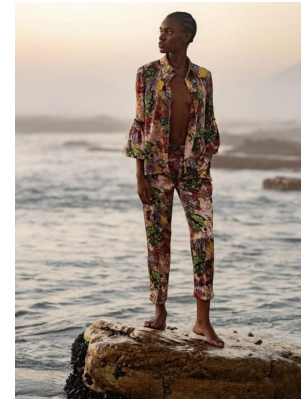

BOSS MODELS

CAPE TOWN

NONJABULO XABA

Height: 178cm Bust: 83cm Waist: 61cm Hips: 95cm Shoe: 6.5 UK Hair: Black Eyes: Dark Brown

BOSS MODELS

CAPE TOWN

NONJABULO XABA

Height: 178cm Bust: 83cm Waist: 61cm Hips: 95cm Shoe: 6.5 UK Hair: Black Eyes: Dark Brown

BOSS MODELS

CAPE TOWN

NONJABULO XABA

Height: 178cm Bust: 83cm Waist: 61cm Hips: 95cm Shoe: 6.5 UK Hair: Black Eyes: Dark Brown