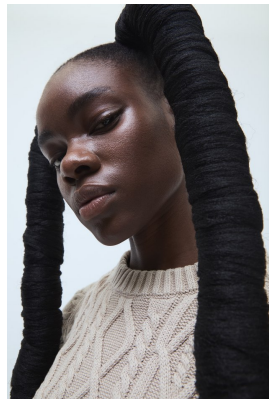

BOSS MODELS

CAPE TOWN

NONJABULO XABA

Height: 178cm Bust: 83cm Waist: 61cm Hips: 95cm Shoe: 6.5 UK Hair: Black Eyes: Dark Brown

BOSS MODELS

CAPE TOWN

NONJABULO XABA

Height: 178cm Bust: 83cm Waist: 61cm Hips: 95cm Shoe: 6.5 UK Hair: Black Eyes: Dark Brown

BOSS MODELS

CAPE TOWN

NONJABULO XABA

Height: 178cm Bust: 83cm Waist: 61cm Hips: 95cm Shoe: 6.5 UK Hair: Black Eyes: Dark Brown