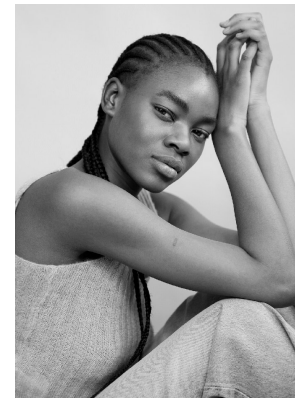

BOSS MODELS

CAPE TOWN

NONJABULO XABA

Height: 178cm Bust: 83cm Waist: 61cm Hips: 95cm Shoe: 6.5 UK Hair: Black Eyes: Dark Brown

BOSS MODELS

CAPE TOWN

NONJABULO XABA

Height: 178cm Bust: 83cm Waist: 61cm Hips: 95cm Shoe: 6.5 UK Hair: Black Eyes: Dark Brown

BOSS MODELS

CAPE TOWN

NONJABULO XABA

Height: 178cm Bust: 83cm Waist: 61cm Hips: 95cm Shoe: 6.5 UK Hair: Black Eyes: Dark Brown