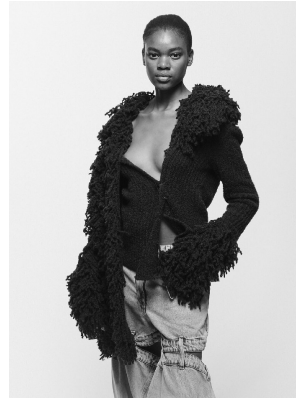

BOSS MODELS

CAPE TOWN

NONJABULO XABA

Height: 178cm Bust: 83cm Waist: 61cm Hips: 95cm Shoe: 6.5 UK Hair: Black Eyes: Dark Brown

BOSS MODELS

CAPE TOWN

NONJABULO XABA

Height: 178cm Bust: 83cm Waist: 61cm Hips: 95cm Shoe: 6.5 UK Hair: Black Eyes: Dark Brown

BOSS MODELS

CAPE TOWN

NONJABULO XABA

Height: 178cm Bust: 83cm Waist: 61cm Hips: 95cm Shoe: 6.5 UK Hair: Black Eyes: Dark Brown