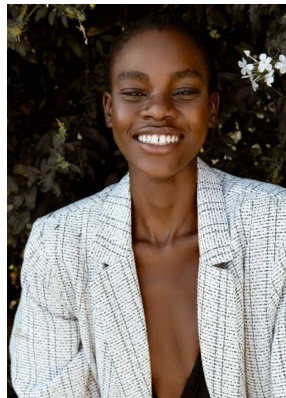

BOSS MODELS

CAPE TOWN

NONJABULO XABA

Height: 178cm Bust: 83cm Waist: 61cm Hips: 95cm Shoe: 6.5 UK Hair: Black Eyes: Dark Brown

BOSS MODELS

CAPE TOWN

NONJABULO XABA

Height: 178cm Bust: 83cm Waist: 61cm Hips: 95cm Shoe: 6.5 UK Hair: Black Eyes: Dark Brown

BOSS MODELS

CAPE TOWN

NONJABULO XABA

Height: 178cm Bust: 83cm Waist: 61cm Hips: 95cm Shoe: 6.5 UK Hair: Black Eyes: Dark Brown