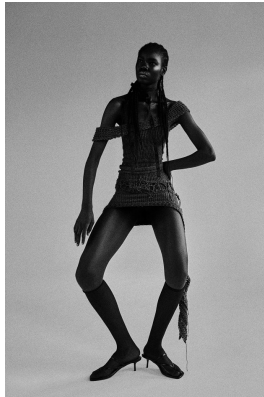

# BOSS MODELS

CAPE TOWN

## NONJABULO XABA

Height: 177cm Bust: 84cm Waist: 66cm Hips: 101cm Shoe: 6.5 UK Hair: Black Eyes: Dark Brown