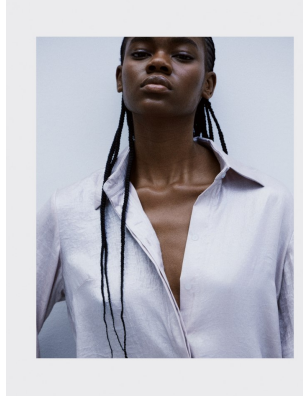

# BOSS MODELS

CAPE TOWN

## NONJABULO XABA

Height: 177cm Bust: 84cm Waist: 66cm Hips: 101cm Shoe: 6.5 UK Hair: Black Eyes: Dark Brown