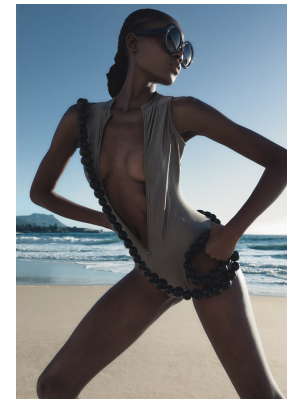

# BOSS MODELS

CAPE TOWN

## NONJABULO XABA

Height: 177cm Bust: 84cm Waist: 66cm Hips: 101cm Shoe: 6.5 UK Hair: Black Eyes: Dark Brown