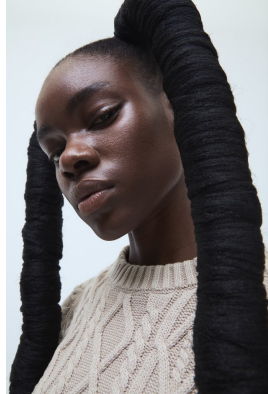

# BOSS MODELS

CAPE TOWN

## NONJABULO XABA

Height: 177cm Bust: 84cm Waist: 66cm Hips: 101cm Shoe: 6.5 UK Hair: Black Eyes: Dark Brown