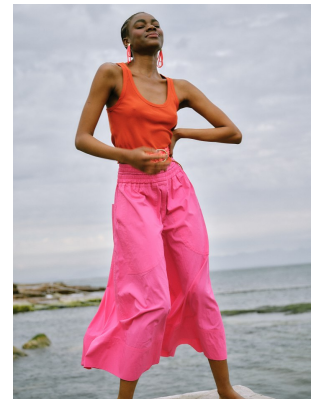

# BOSS MODELS

CAPE TOWN

## NONJABULO XABA

Height: 177cm Bust: 84cm Waist: 66cm Hips: 101cm Shoe: 6.5 UK Hair: Black Eyes: Dark Brown