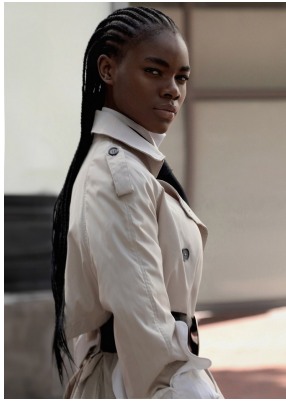

BOSS MODELS

CAPE TOWN

NONJABULO XABA

Height: 177cm Bust: 79cm Waist: 58cm Hips: 96cm Shoe: 6.5 UK Hair: Black Eyes: Dark Brown

BOSS MODELS

CAPE TOWN

NONJABULO XABA

Height: 177cm Bust: 79cm Waist: 58cm Hips: 96cm Shoe: 6.5 UK Hair: Black Eyes: Dark Brown

BOSS MODELS

CAPE TOWN

NONJABULO XABA

Height: 177cm Bust: 79cm Waist: 58cm Hips: 96cm Shoe: 6.5 UK Hair: Black Eyes: Dark Brown