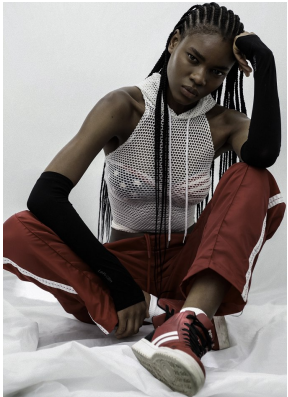

# BOSS MODELS

CAPE TOWN

## NONJABULO XABA

Height: 177cm Bust: 84cm Waist: 66cm Hips: 101cm Shoe: 6.5 UK Hair: Black Eyes: Dark Brown