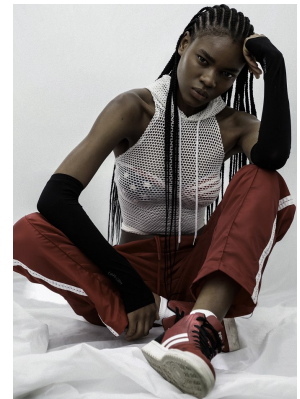

BOSS MODELS

CAPE TOWN

NONJABULO XABA

Height: 177cm Bust: 79cm Waist: 58cm Hips: 96cm Shoe: 6.5 UK Hair: Black Eyes: Dark Brown

BOSS MODELS

CAPE TOWN

NONJABULO XABA

Height: 177cm Bust: 79cm Waist: 58cm Hips: 96cm Shoe: 6.5 UK Hair: Black Eyes: Dark Brown

BOSS MODELS

CAPE TOWN

NONJABULO XABA

Height: 177cm Bust: 79cm Waist: 58cm Hips: 96cm Shoe: 6.5 UK Hair: Black Eyes: Dark Brown