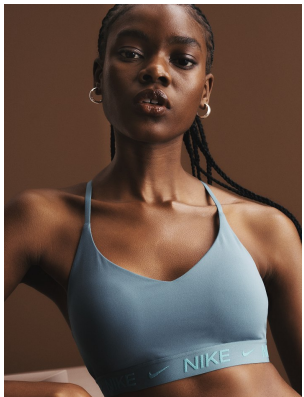

BOSS MODELS

CAPE TOWN

NONJABULO XABA

Height: 177cm Bust: 79cm Waist: 58cm Hips: 96cm Shoe: 6.5 UK Hair: Black Eyes: Dark Brown

BOSS MODELS

CAPE TOWN

NONJABULO XABA

Height: 177cm Bust: 79cm Waist: 58cm Hips: 96cm Shoe: 6.5 UK Hair: Black Eyes: Dark Brown

BOSS MODELS

CAPE TOWN

NONJABULO XABA

Height: 177cm Bust: 79cm Waist: 58cm Hips: 96cm Shoe: 6.5 UK Hair: Black Eyes: Dark Brown