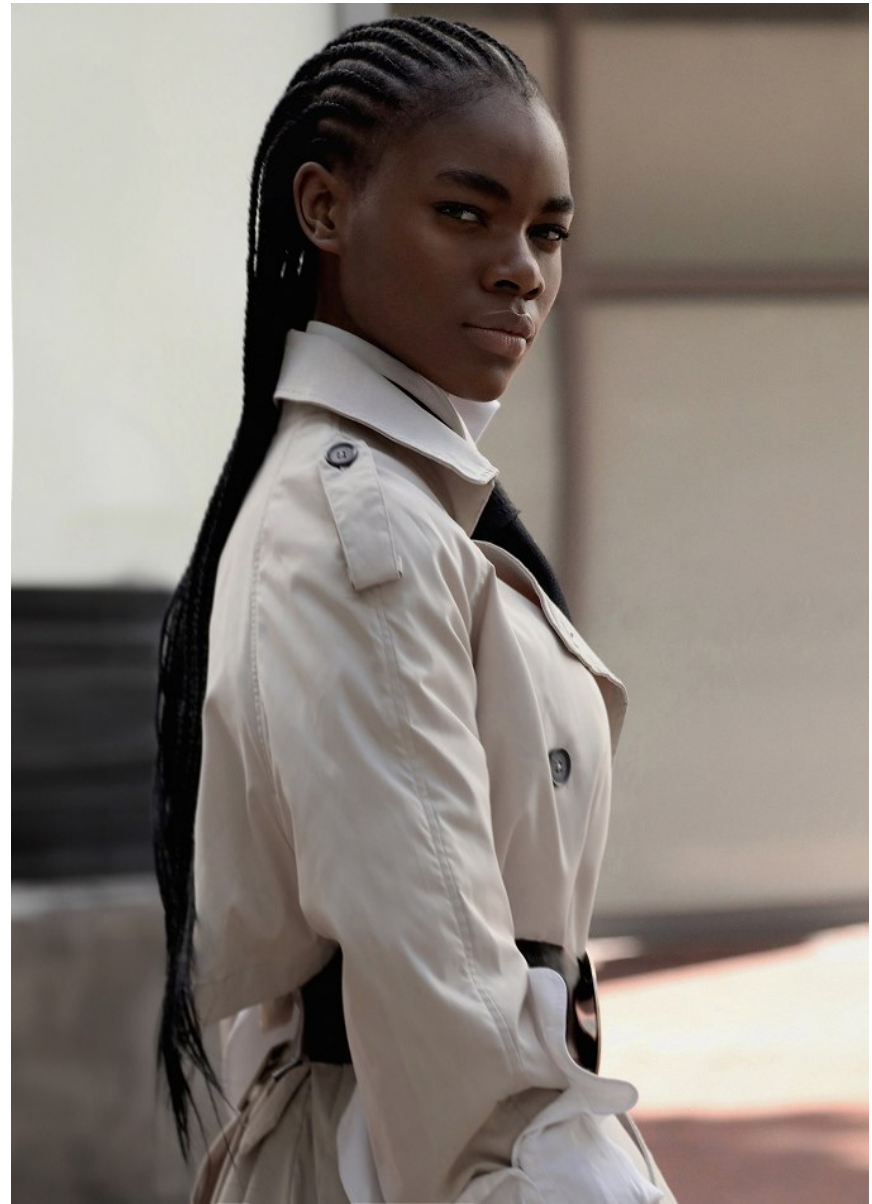

BOSS MODELS

CAPE TOWN

NONJABULO XABA

Height: 177cm Bust: 84cm Waist: 66cm Hips: 101cm Shoe: 6.5 UK Hair: Black Eyes: Dark Brown