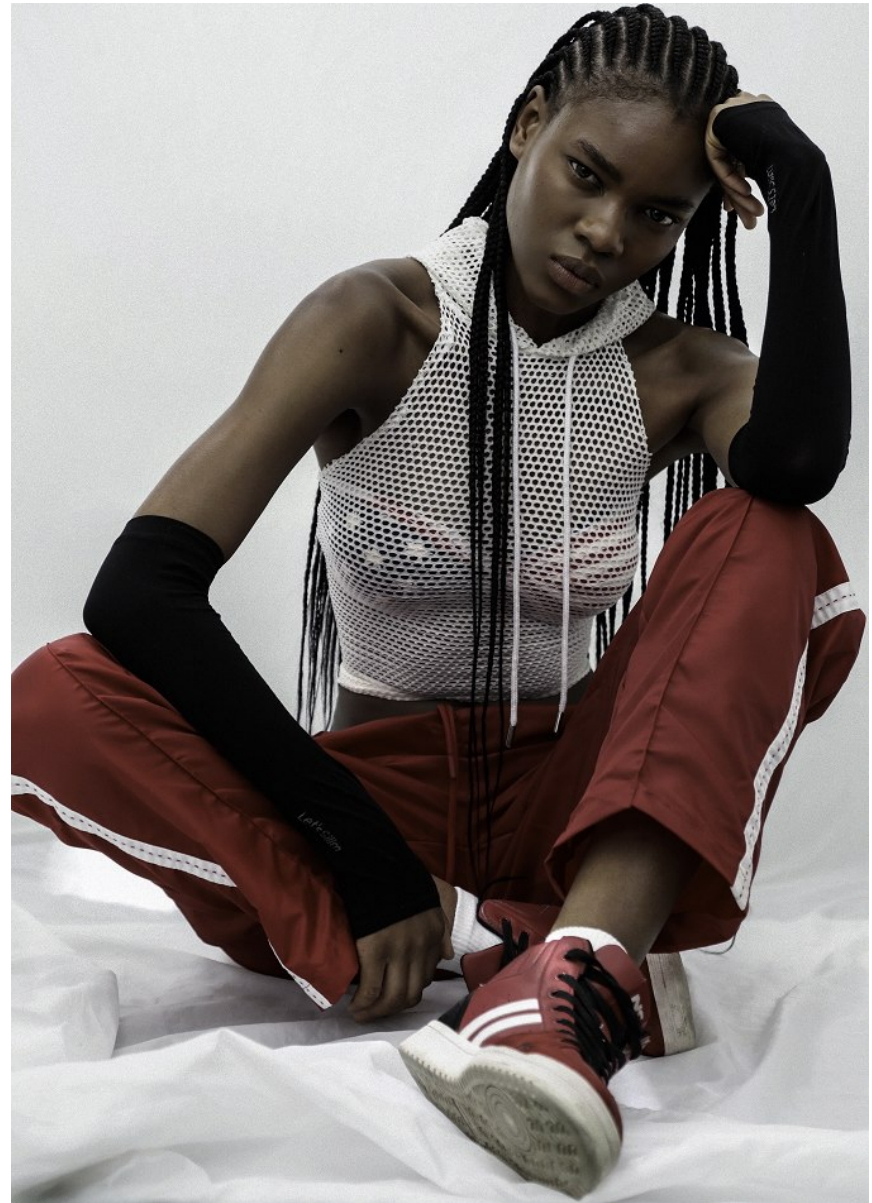

BOSS MODELS

CAPE TOWN

NONJABULO XABA

Height: 177cm Bust: 84cm Waist: 66cm Hips: 101cm Shoe: 6.5 UK Hair: Black Eyes: Dark Brown