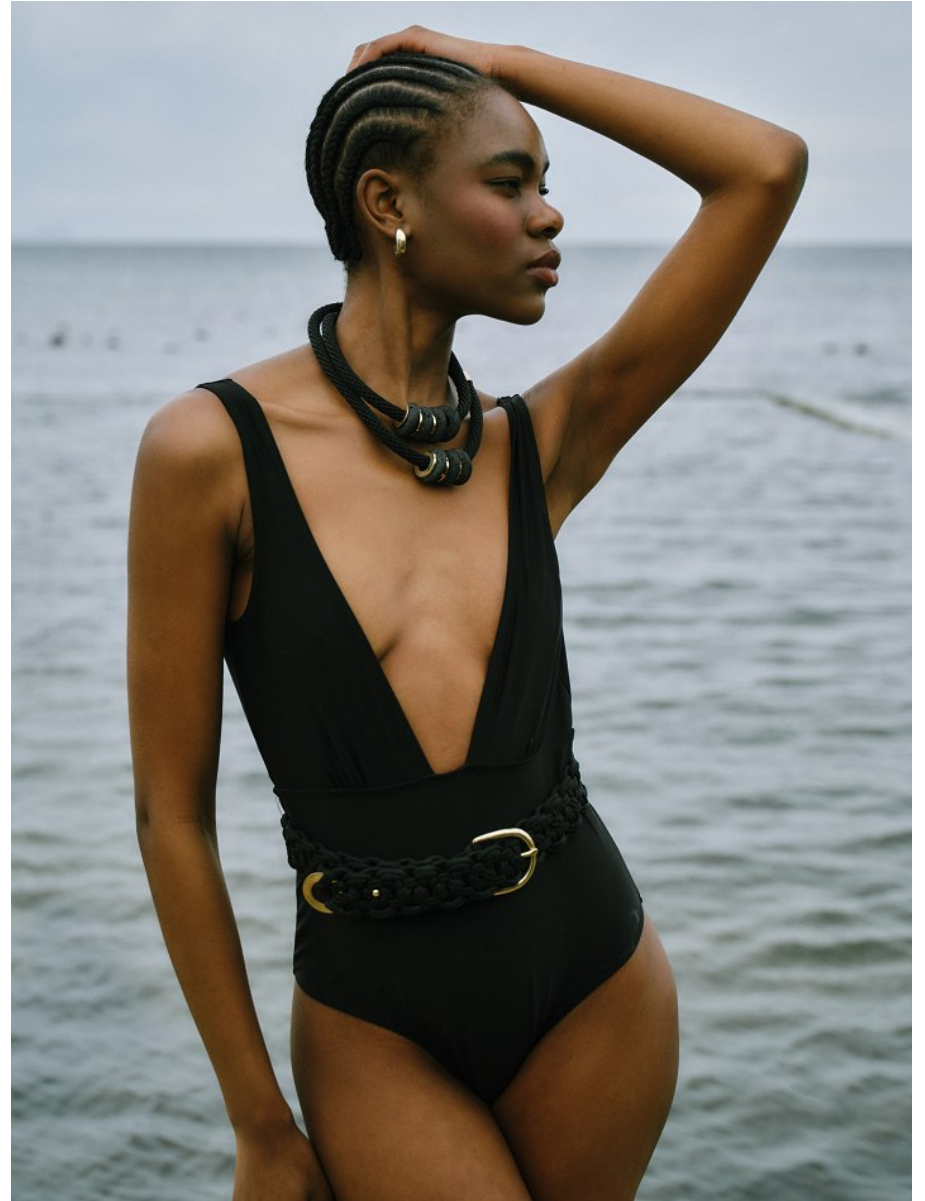

BOSS MODELS

CAPE TOWN

NONJABULO XABA

Height: 177cm Bust: 84cm Waist: 66cm Hips: 101cm Shoe: 6.5 UK Hair: Black Eyes: Dark Brown