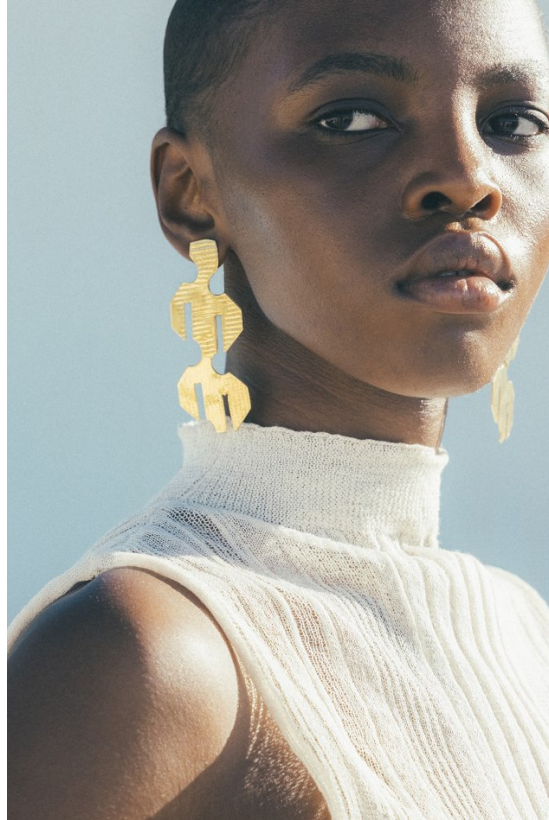

BOSS MODELS

CAPE TOWN

THIMNA MAZOMBA

Height: 174cm Bust: 88cm Waist: 71cm Hips: 102cm Shoe: 8 UK Hair: Black Eyes: Brown

BOSS MODELS

CAPE TOWN

THIMNA MAZOMBA

Height: 174cm Bust: 88cm Waist: 71cm Hips: 102cm Shoe: 8 UK Hair: Black Eyes: Brown