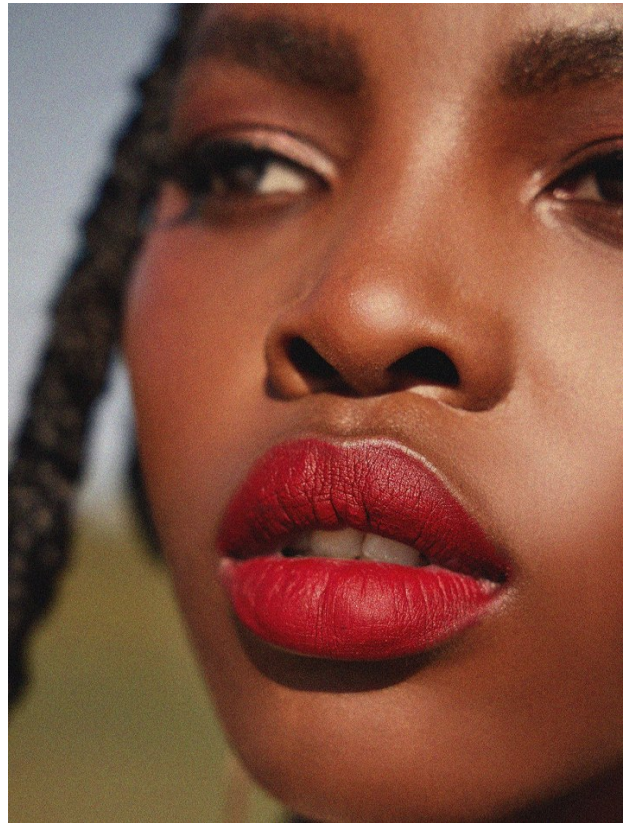

BOSS MODELS

CAPE TOWN

THIMNA MAZOMBA

Height: 174cm Bust: 88cm Waist: 71cm Hips: 102cm Shoe: 8 UK Hair: Black Eyes: Brown

BOSS MODELS

CAPE TOWN

THIMNA MAZOMBA

Height: 174cm Bust: 88cm Waist: 71cm Hips: 102cm Shoe: 8 UK Hair: Black Eyes: Brown