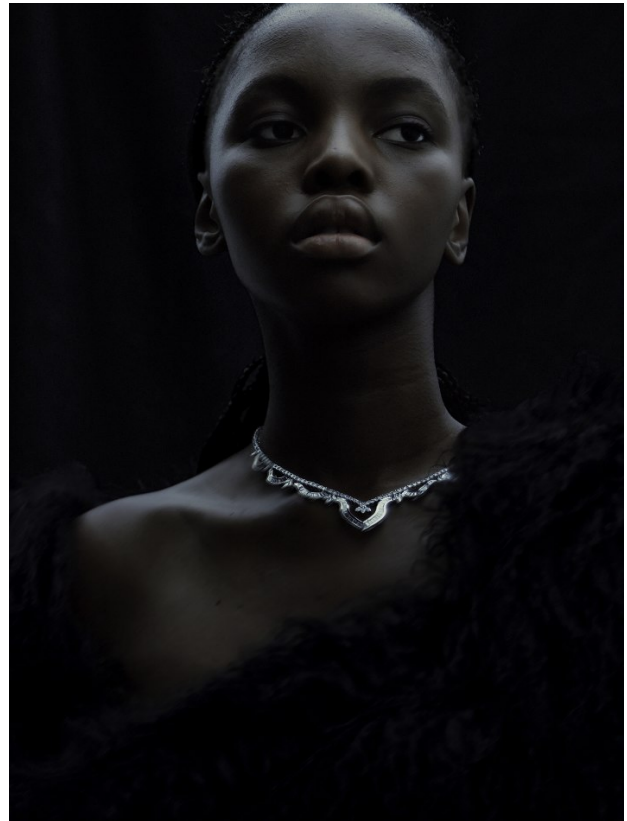

BOSS MODELS

CAPE TOWN

THIMNA MAZOMBA

Height: 174cm Bust: 88cm Waist: 71cm Hips: 102cm Shoe: 8 UK Hair: Black Eyes: Brown