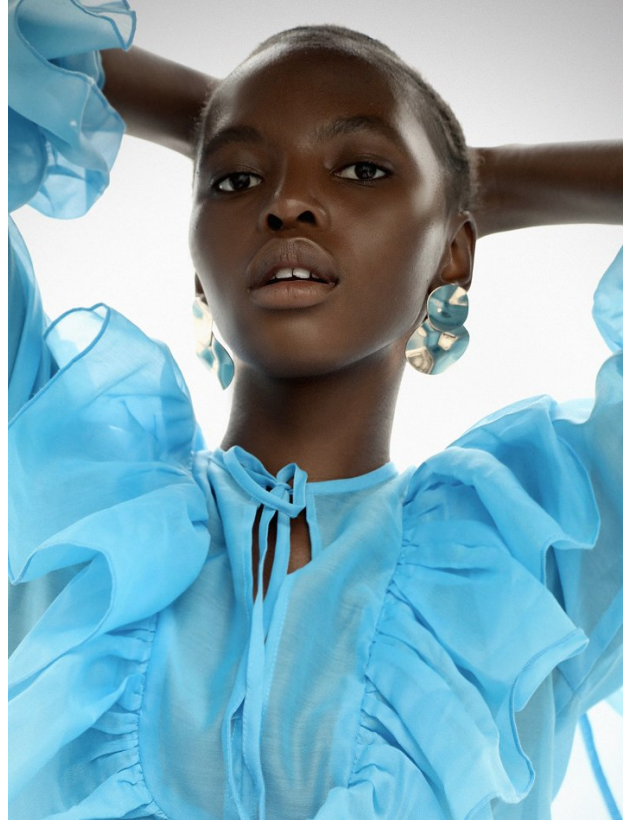

BOSS MODELS

CAPE TOWN

THIMNA MAZOMBA

Height: 174cm Bust: 88cm Waist: 71cm Hips: 102cm Shoe: 8 UK Hair: Black Eyes: Brown

BOSS MODELS

CAPE TOWN

THIMNA MAZOMBA

Height: 174cm Bust: 88cm Waist: 71cm Hips: 102cm Shoe: 8 UK Hair: Black Eyes: Brown