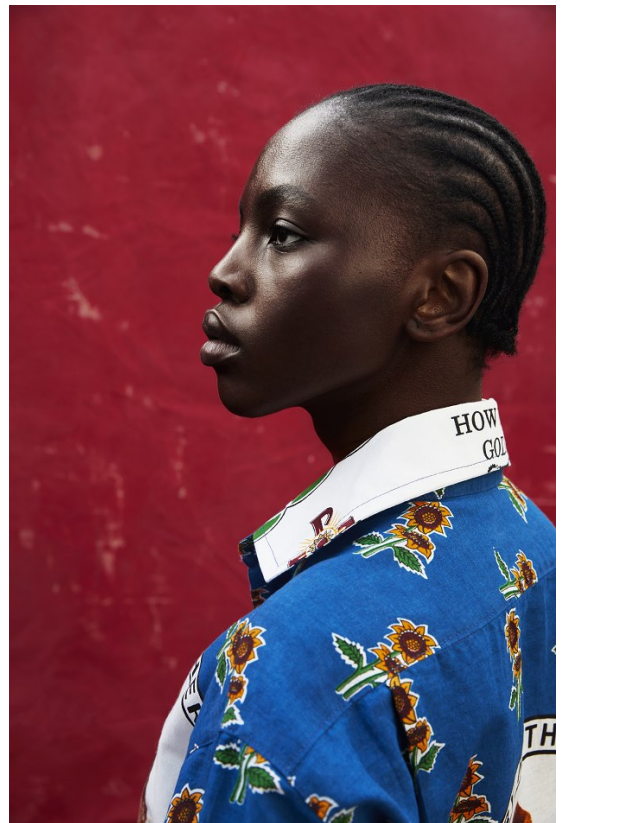

BOSS MODELS

CAPE TOWN

THIMNA MAZOMBA

Height: 174cm Bust: 88cm Waist: 71cm Hips: 102cm Shoe: 8 UK Hair: Black Eyes: Brown