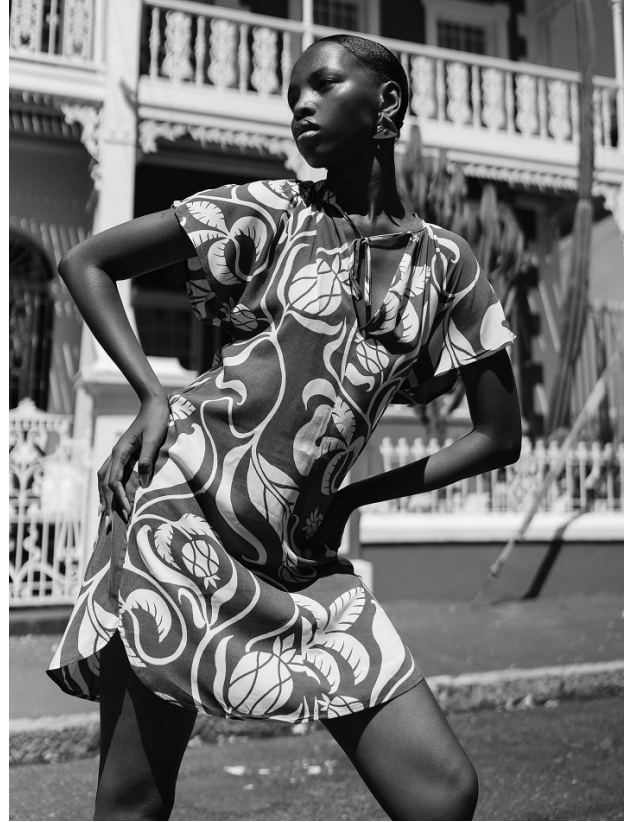

BOSS MODELS

CAPE TOWN

THIMNA MAZOMBA

Height: 174cm Bust: 88cm Waist: 71cm Hips: 102cm Shoe: 8 UK Hair: Black Eyes: Brown