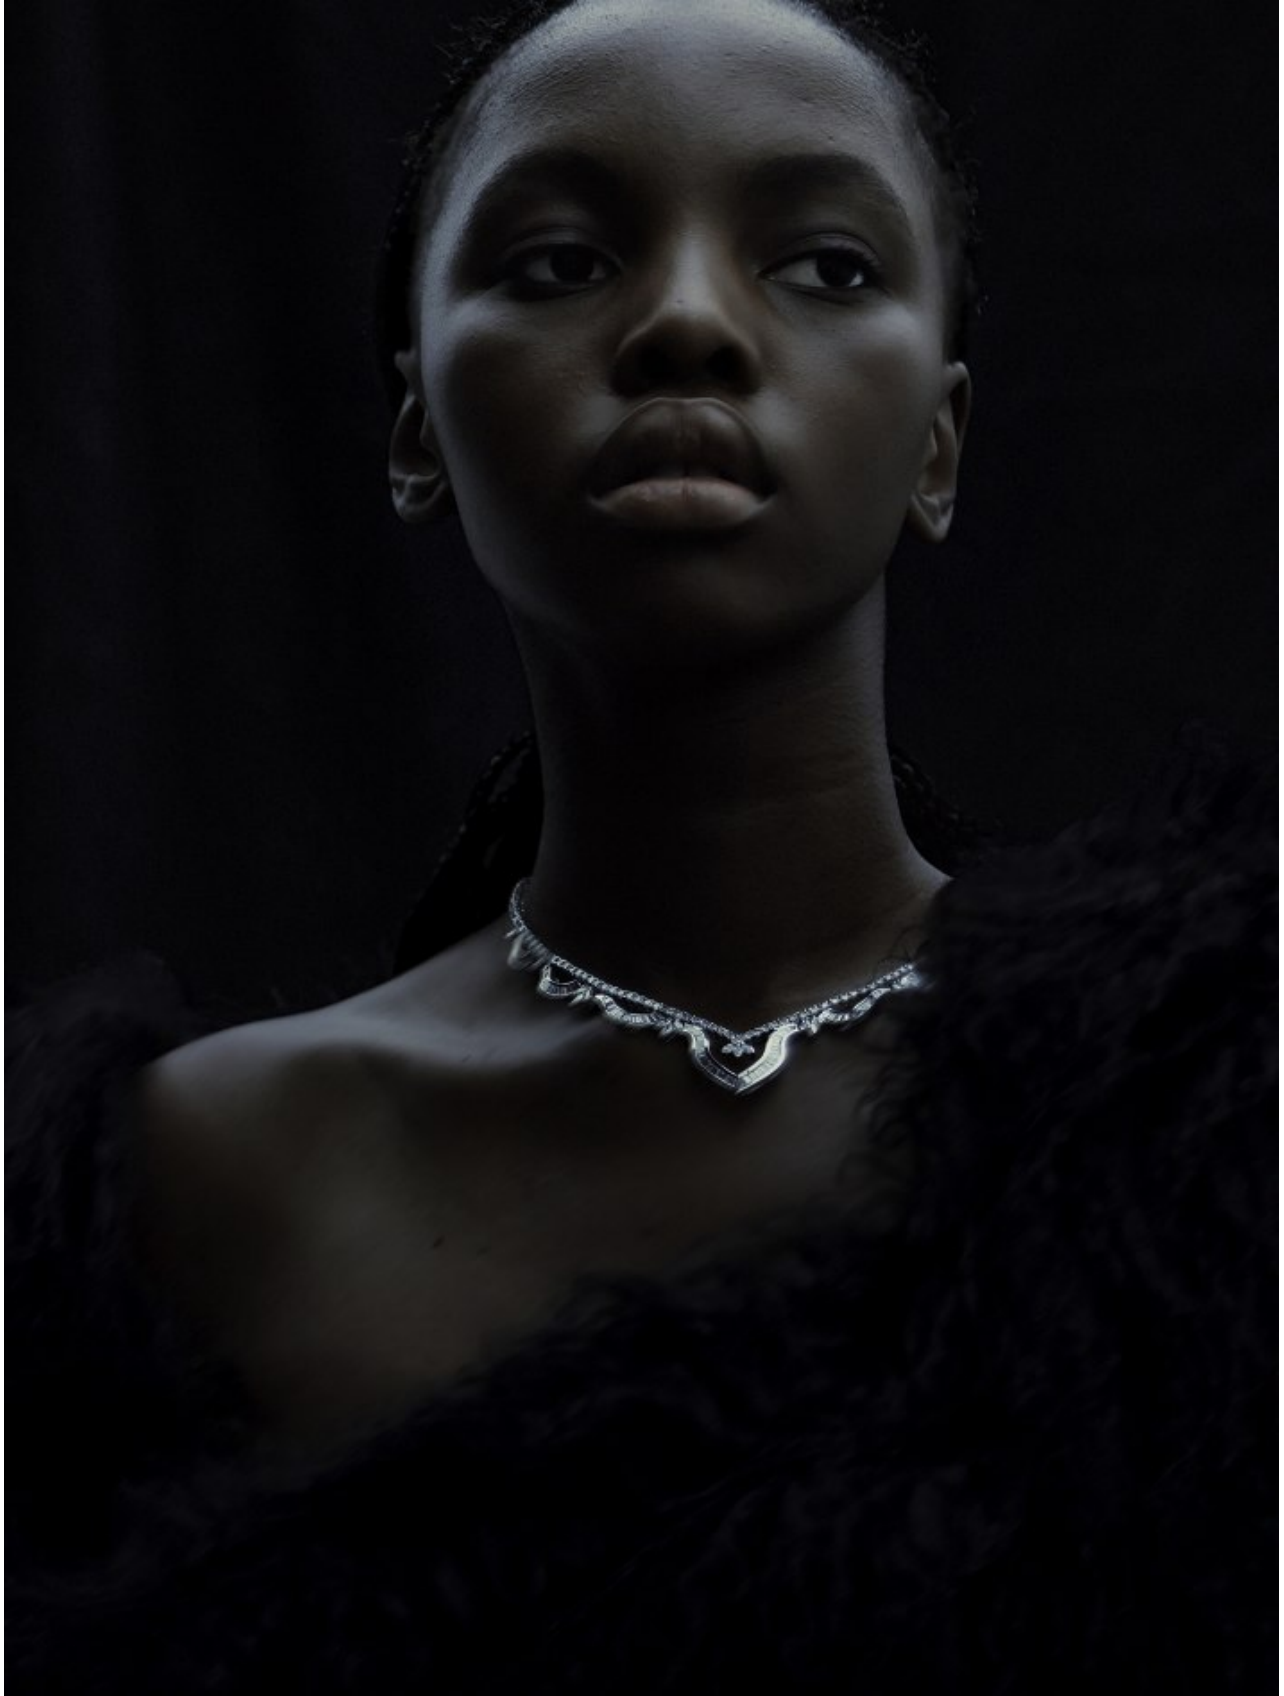

THIMNA MAZOMBA

BOSS MODELS

CAPE TOWN

THIMNA MAZOMBA

Height: 174cm Bust: 88cm Waist: 71cm Hips: 102cm Shoe: 8 UK Hair: Black Eyes: Brown