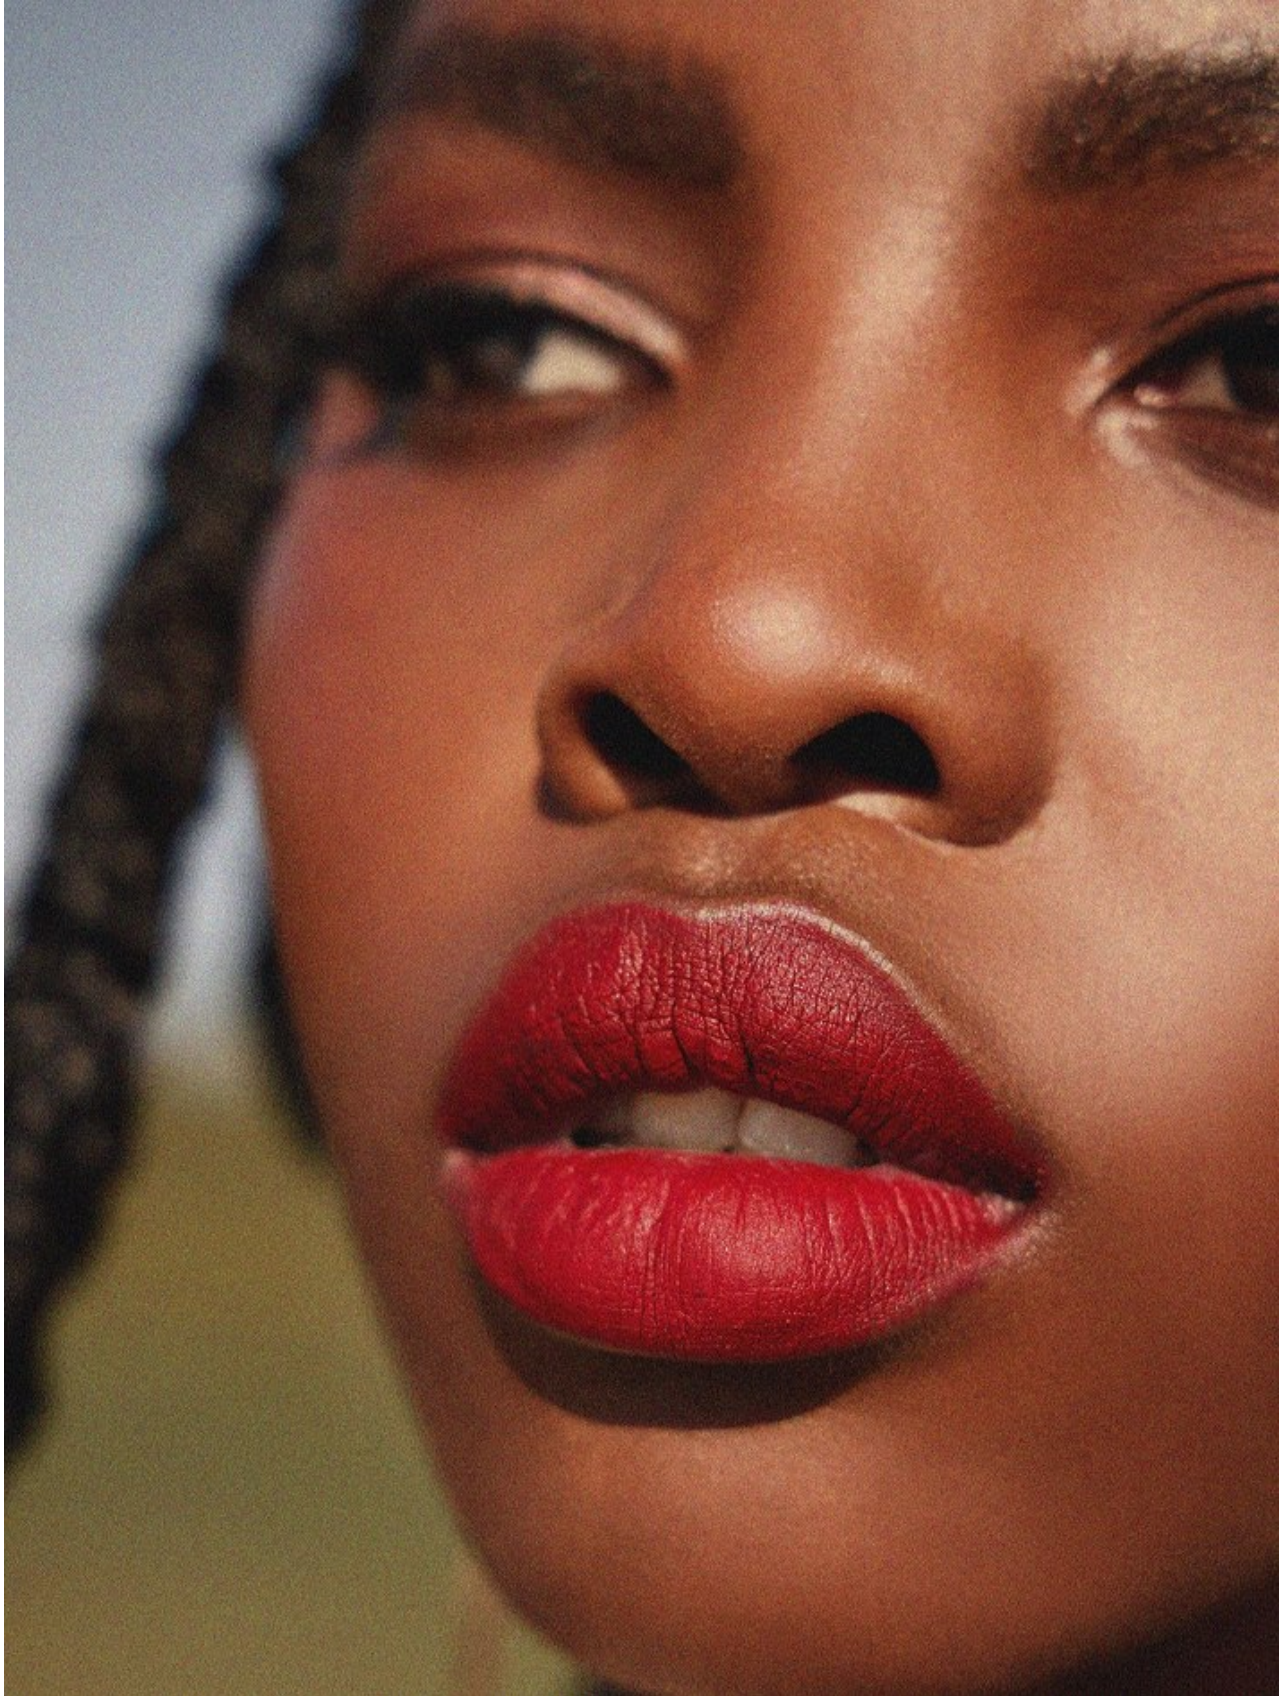

THIMNA MAZOMBA

BOSS MODELS

CAPE TOWN

THIMNA MAZOMBA

Height: 174cm Bust: 88cm Waist: 71cm Hips: 102cm Shoe: 8 UK Hair: Black Eyes: Brown