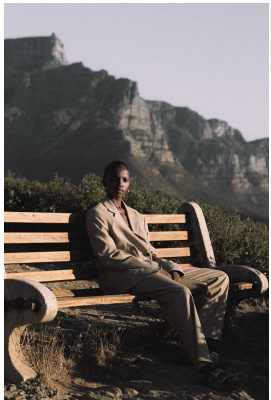

BOSS MODELS

CAPE TOWN

THIMNA MAZOMBA

Height: 174cm Bust: 88cm Waist: 71cm Hips: 102cm Shoe: 8 UK Hair: Black Eyes: Brown

BOSS MODELS

CAPE TOWN

THIMNA MAZOMBA

Height: 174cm Bust: 88cm Waist: 71cm Hips: 102cm Shoe: 8 UK Hair: Black Eyes: Brown

BOSS MODELS

CAPE TOWN

THIMNA MAZOMBA

Height: 174cm Bust: 88cm Waist: 71cm Hips: 102cm Shoe: 8 UK Hair: Black Eyes: Brown