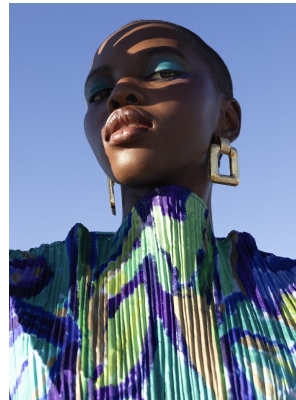

BOSS MODELS

CAPE TOWN

THIMNA MAZOMBA

Height: 174cm Bust: 88cm Waist: 71cm Hips: 102cm Shoe: 8 UK Hair: Black Eyes: Brown

BOSS MODELS

CAPE TOWN

THIMNA MAZOMBA

Height: 174cm Bust: 88cm Waist: 71cm Hips: 102cm Shoe: 8 UK Hair: Black Eyes: Brown

BOSS MODELS

CAPE TOWN

THIMNA MAZOMBA

Height: 174cm Bust: 88cm Waist: 71cm Hips: 102cm Shoe: 8 UK Hair: Black Eyes: Brown