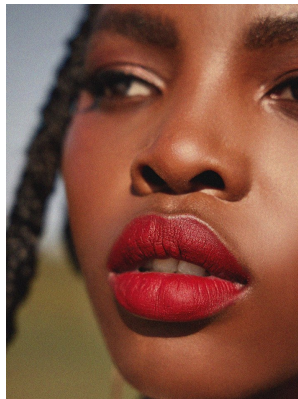

BOSS MODELS

CAPE TOWN

THIMNA MAZOMBA

Height: 174cm Bust: 88cm Waist: 71cm Hips: 102cm Shoe: 8 UK Hair: Black Eyes: Brown

BOSS MODELS

CAPE TOWN

THIMNA MAZOMBA

Height: 174cm Bust: 88cm Waist: 71cm Hips: 102cm Shoe: 8 UK Hair: Black Eyes: Brown

BOSS MODELS

CAPE TOWN

THIMNA MAZOMBA

Height: 174cm Bust: 88cm Waist: 71cm Hips: 102cm Shoe: 8 UK Hair: Black Eyes: Brown