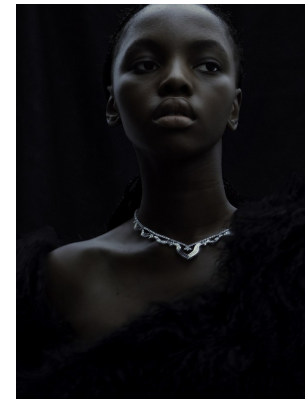

BOSS MODELS

CAPE TOWN

THIMNA MAZOMBA

Height: 174cm Bust: 88cm Waist: 71cm Hips: 102cm Shoe: 8 UK Hair: Black Eyes: Brown

BOSS MODELS

CAPE TOWN

THIMNA MAZOMBA

Height: 174cm Bust: 88cm Waist: 71cm Hips: 102cm Shoe: 8 UK Hair: Black Eyes: Brown

BOSS MODELS

CAPE TOWN

THIMNA MAZOMBA

Height: 174cm Bust: 88cm Waist: 71cm Hips: 102cm Shoe: 8 UK Hair: Black Eyes: Brown