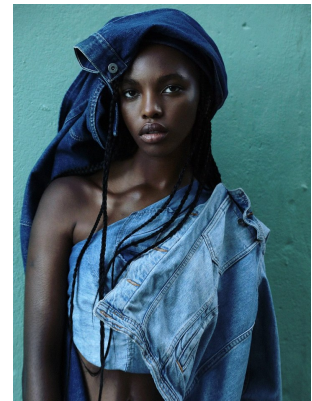

BOSS MODELS

CAPE TOWN

THIMNA MAZOMBA

Height: 174cm Bust: 88cm Waist: 71cm Hips: 102cm Shoe: 8 UK Hair: Black Eyes: Brown

BOSS MODELS

CAPE TOWN

THIMNA MAZOMBA

Height: 174cm Bust: 88cm Waist: 71cm Hips: 102cm Shoe: 8 UK Hair: Black Eyes: Brown

BOSS MODELS

CAPE TOWN

THIMNA MAZOMBA

Height: 174cm Bust: 88cm Waist: 71cm Hips: 102cm Shoe: 8 UK Hair: Black Eyes: Brown