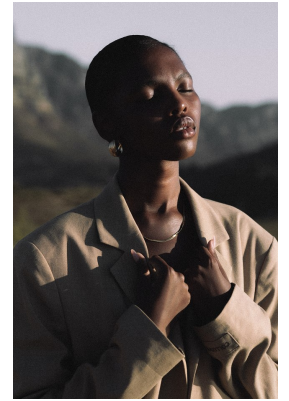

BOSS MODELS

CAPE TOWN

THIMNA MAZOMBA

Height: 174cm Bust: 88cm Waist: 71cm Hips: 102cm Shoe: 8 UK Hair: Black Eyes: Brown

BOSS MODELS

CAPE TOWN

THIMNA MAZOMBA

Height: 174cm Bust: 88cm Waist: 71cm Hips: 102cm Shoe: 8 UK Hair: Black Eyes: Brown

BOSS MODELS

CAPE TOWN

THIMNA MAZOMBA

Height: 174cm Bust: 88cm Waist: 71cm Hips: 102cm Shoe: 8 UK Hair: Black Eyes: Brown