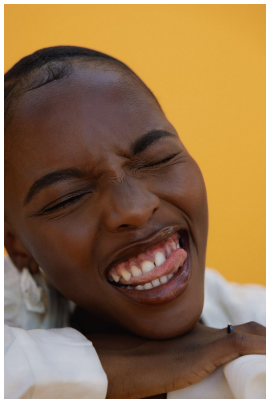

BOSS MODELS

CAPE TOWN

THIMNA MAZOMBA

Height: 174cm Bust: 88cm Waist: 71cm Hips: 102cm Shoe: 8 UK Hair: Black Eyes: Brown

BOSS MODELS

CAPE TOWN

THIMNA MAZOMBA

Height: 174cm Bust: 88cm Waist: 71cm Hips: 102cm Shoe: 8 UK Hair: Black Eyes: Brown

BOSS MODELS

CAPE TOWN

THIMNA MAZOMBA

Height: 174cm Bust: 88cm Waist: 71cm Hips: 102cm Shoe: 8 UK Hair: Black Eyes: Brown