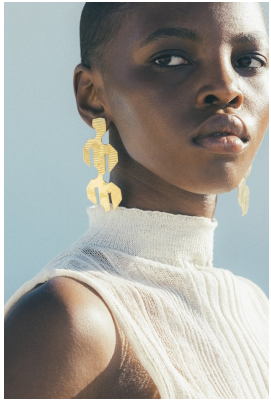

BOSS MODELS

CAPE TOWN

THIMNA MAZOMBA

Height: 174cm Bust: 88cm Waist: 71cm Hips: 102cm Shoe: 8 UK Hair: Black Eyes: Brown

BOSS MODELS

CAPE TOWN

THIMNA MAZOMBA

Height: 174cm Bust: 88cm Waist: 71cm Hips: 102cm Shoe: 8 UK Hair: Black Eyes: Brown

BOSS MODELS

CAPE TOWN

THIMNA MAZOMBA

Height: 174cm Bust: 88cm Waist: 71cm Hips: 102cm Shoe: 8 UK Hair: Black Eyes: Brown