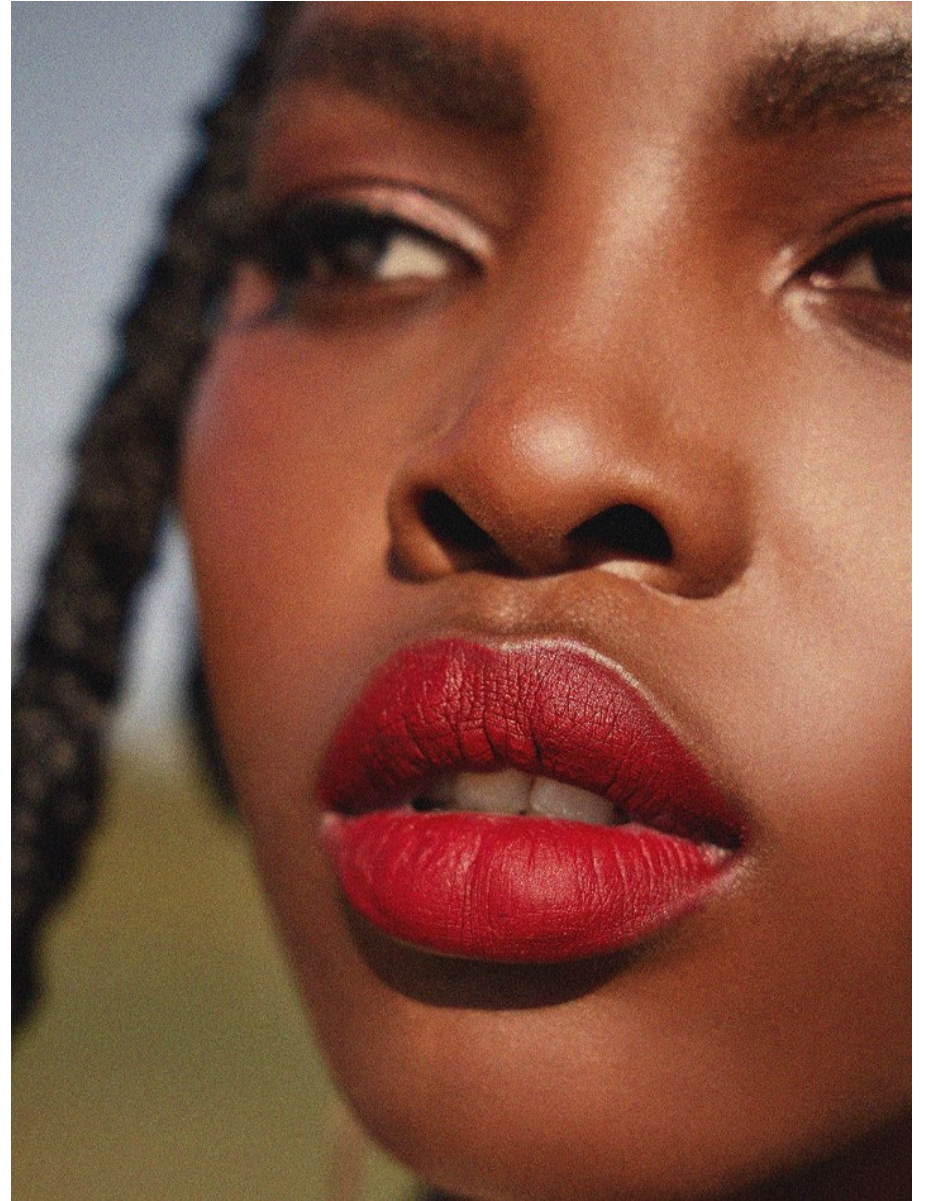

BOSS MODELS

CAPE TOWN

THIMNA MAZOMBA

Height: 174cm Bust: 88cm Waist: 71cm Hips: 102cm Shoe: 8 UK Hair: Black Eyes: Brown

BOSS MODELS

CAPE TOWN

THIMNA MAZOMBA

Height: 174cm Bust: 88cm Waist: 71cm Hips: 102cm Shoe: 8 UK Hair: Black Eyes: Brown