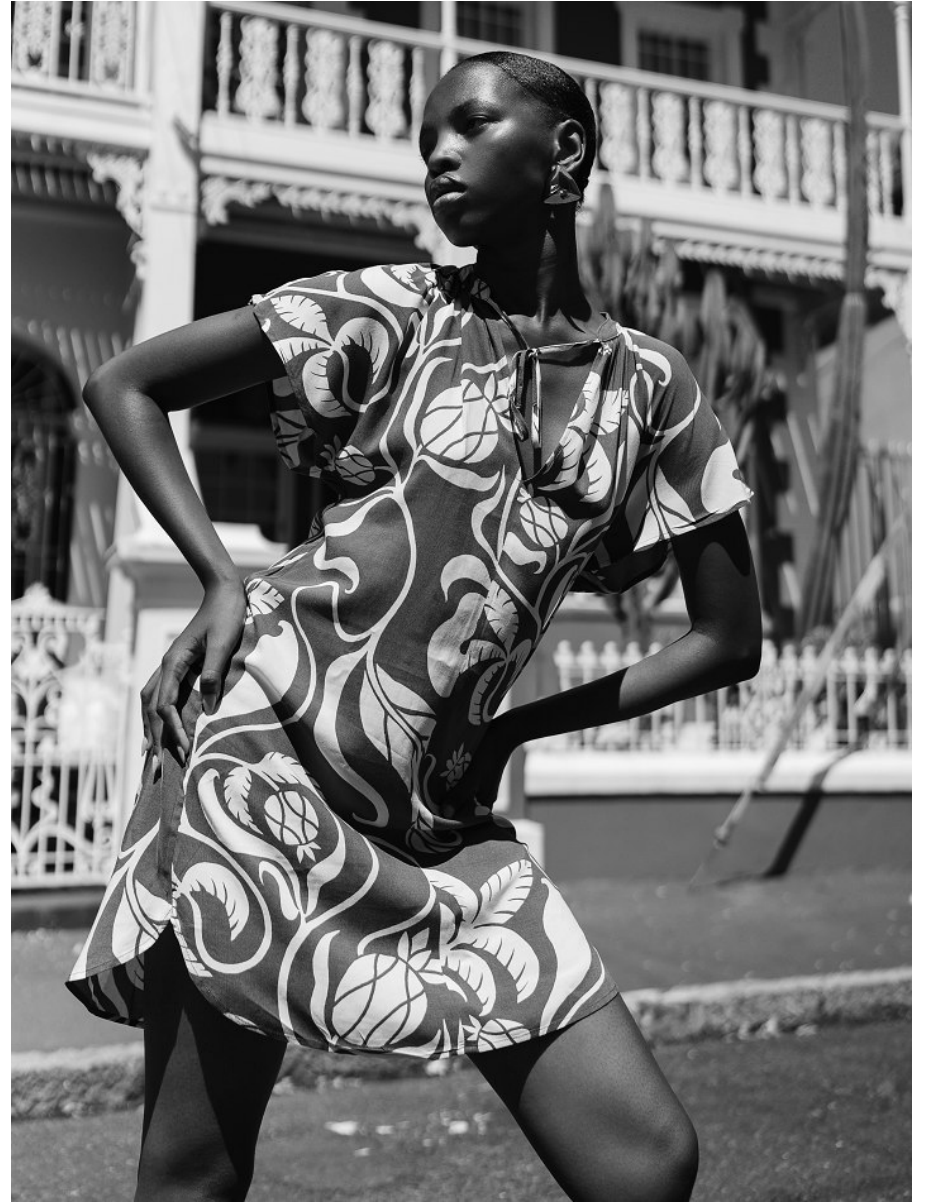

BOSS MODELS

CAPE TOWN

THIMNA MAZOMBA

Height: 174cm Bust: 88cm Waist: 71cm Hips: 102cm Shoe: 8 UK Hair: Black Eyes: Brown