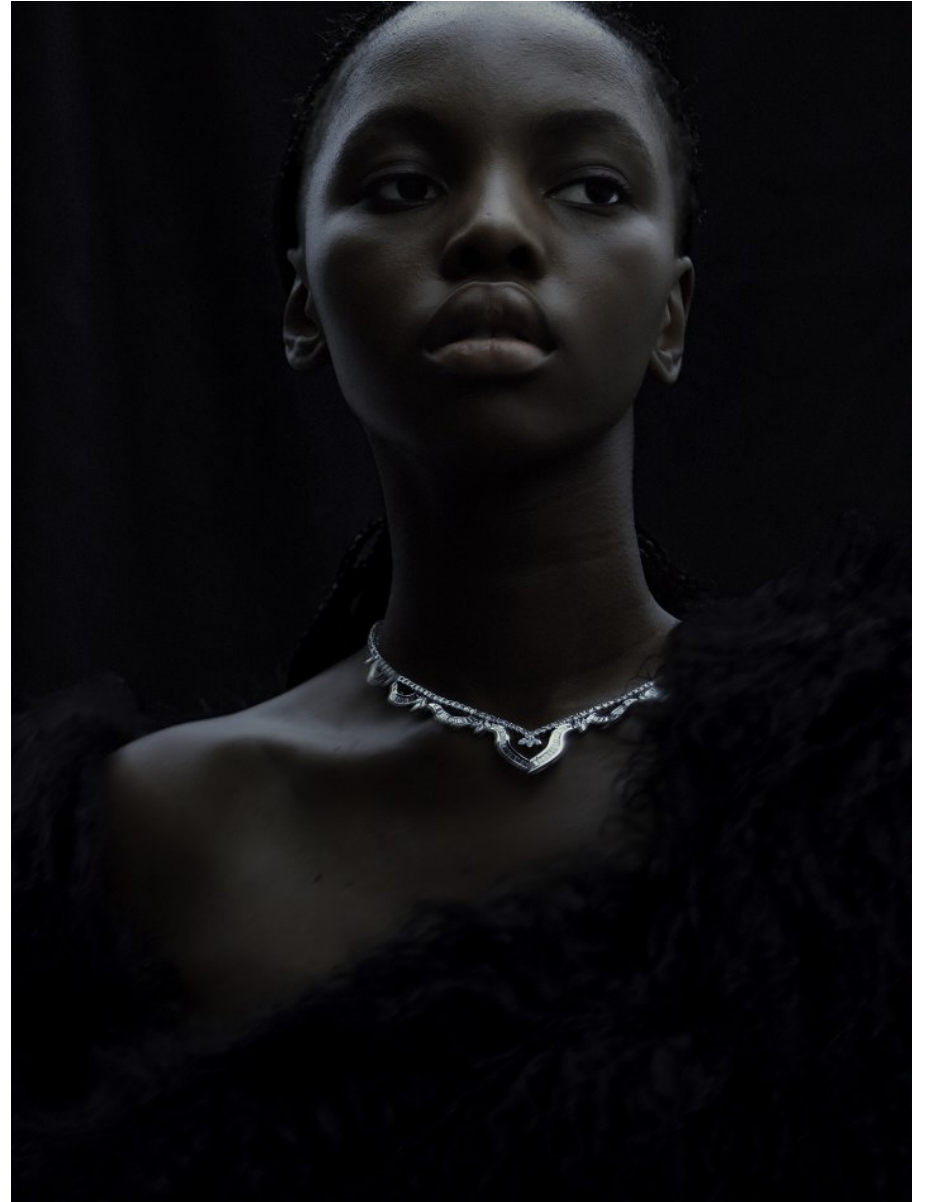

BOSS MODELS

CAPE TOWN

THIMNA MAZOMBA

Height: 174cm Bust: 88cm Waist: 71cm Hips: 102cm Shoe: 8 UK Hair: Black Eyes: Brown