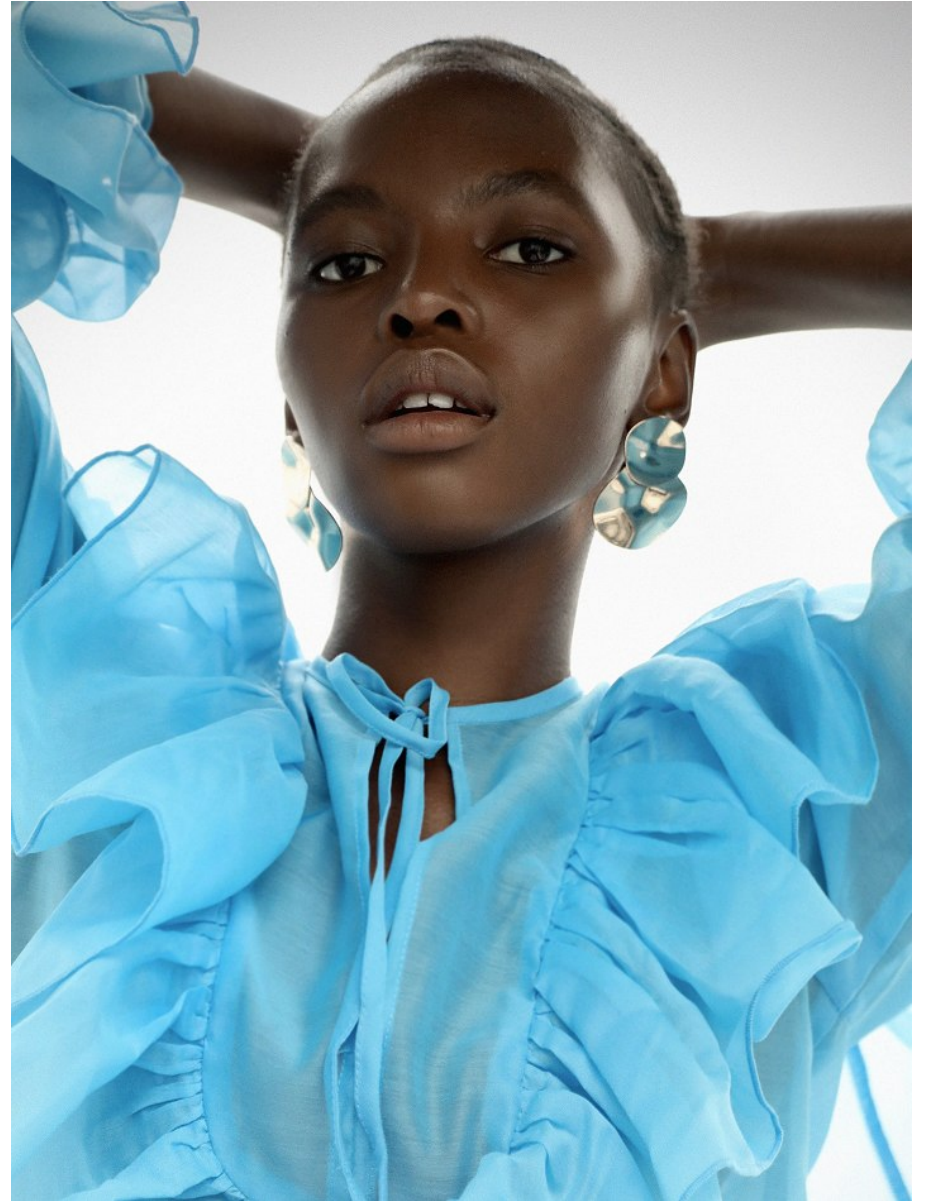

BOSS MODELS

CAPE TOWN

THIMNA MAZOMBA

Height: 174cm Bust: 88cm Waist: 71cm Hips: 102cm Shoe: 8 UK Hair: Black Eyes: Brown