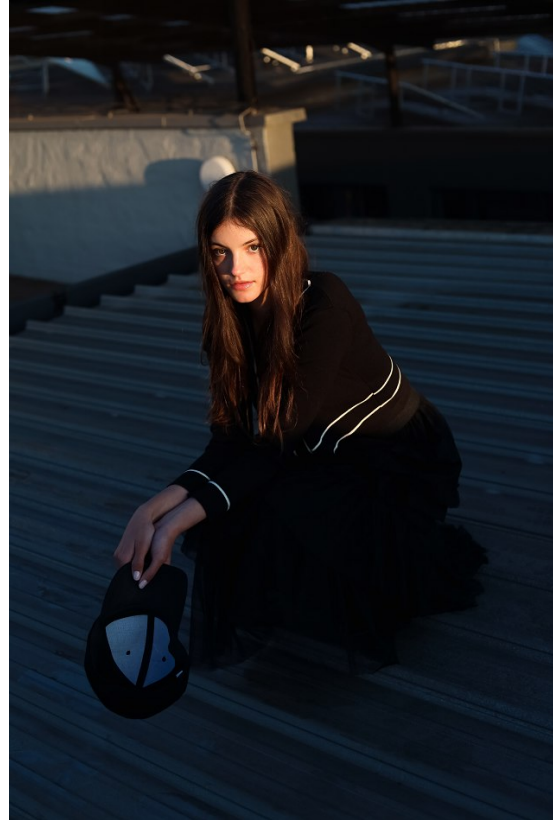

BOSS MODELS

CAPE TOWN

SASKIA VAN THIEL

Height: 176cm Bust: 78cm Waist: 58cm Hips: 92cm Shoe: 5 UK Hair: Brown Eyes: Brown

BOSS MODELS

CAPE TOWN

SASKIA VAN THIEL

Height: 176cm Bust: 78cm Waist: 58cm Hips: 92cm Shoe: 5 UK Hair: Brown Eyes: Brown

BOSS MODELS

CAPE TOWN

SASKIA VAN THIEL

Height: 176cm Bust: 78cm Waist: 58cm Hips: 92cm Shoe: 5 UK Hair: Brown Eyes: Brown