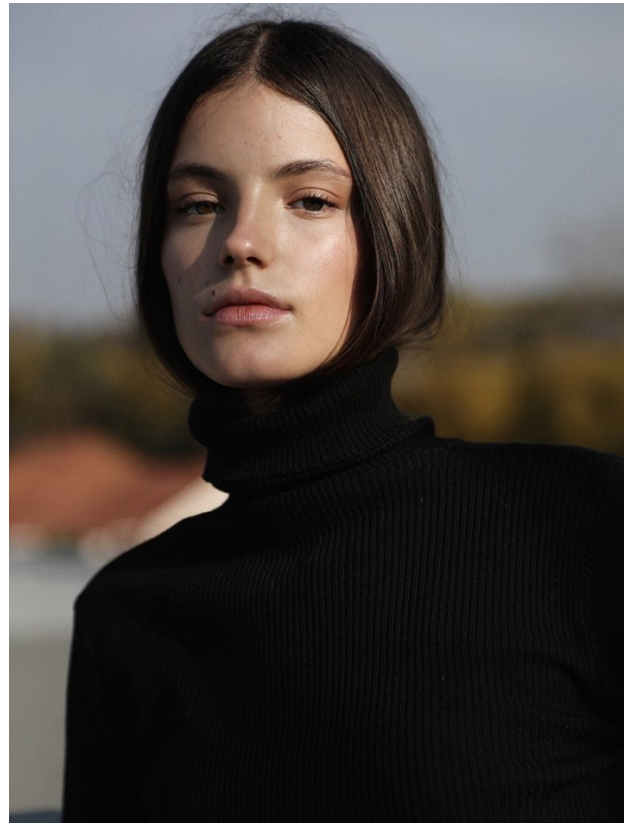

BOSS MODELS

CAPE TOWN

SASKIA VAN THIEL

Height: 176cm Bust: 78cm Waist: 58cm Hips: 92cm Shoe: 5 UK Hair: Brown Eyes: Brown