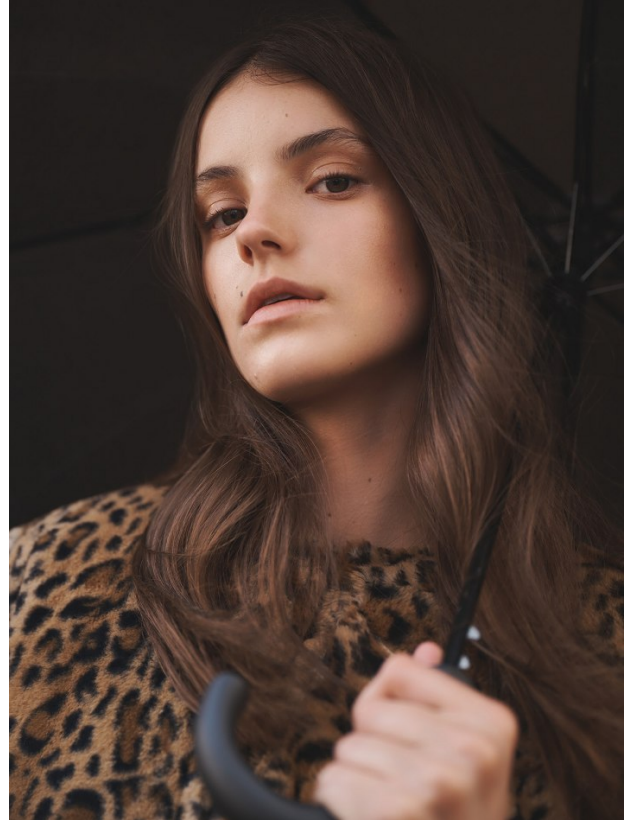

BOSS MODELS

CAPE TOWN

SASKIA VAN THIEL

Height: 176cm Bust: 78cm Waist: 58cm Hips: 92cm Shoe: 5 UK Hair: Brown Eyes: Brown

BOSS MODELS

CAPE TOWN

SASKIA VAN THIEL

Height: 176cm Bust: 78cm Waist: 58cm Hips: 92cm Shoe: 5 UK Hair: Brown Eyes: Brown

BOSS MODELS

CAPE TOWN

SASKIA VAN THIEL

Height: 176cm Bust: 78cm Waist: 58cm Hips: 92cm Shoe: 5 UK Hair: Brown Eyes: Brown