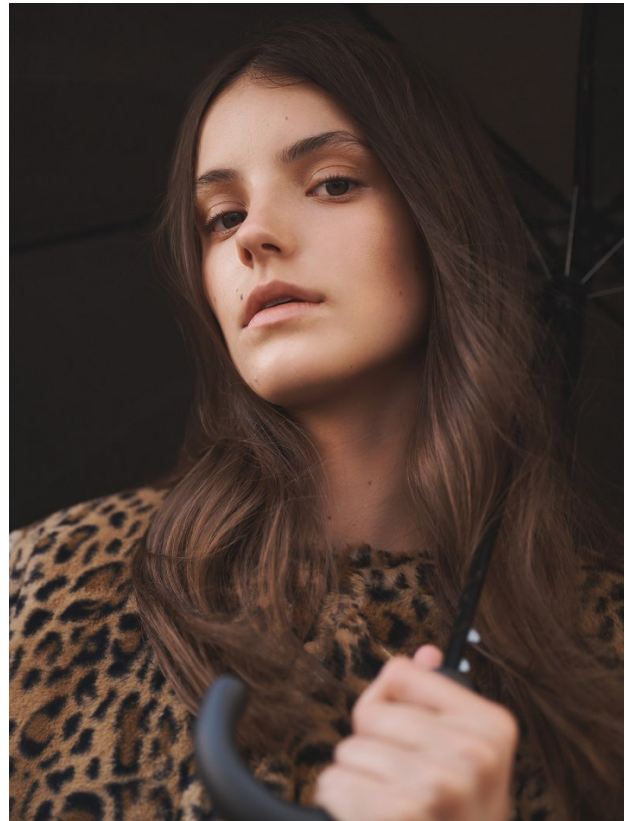

BOSS MODELS

CAPE TOWN

SASKIA VAN THIEL

Height: 176cm Bust: 78cm Waist: 58cm Hips: 92cm Shoe: 5 UK Hair: Brown Eyes: Brown

BOSS MODELS

CAPE TOWN

SASKIA VAN THIEL

Height: 176cm Bust: 78cm Waist: 58cm Hips: 92cm Shoe: 5 UK Hair: Brown Eyes: Brown