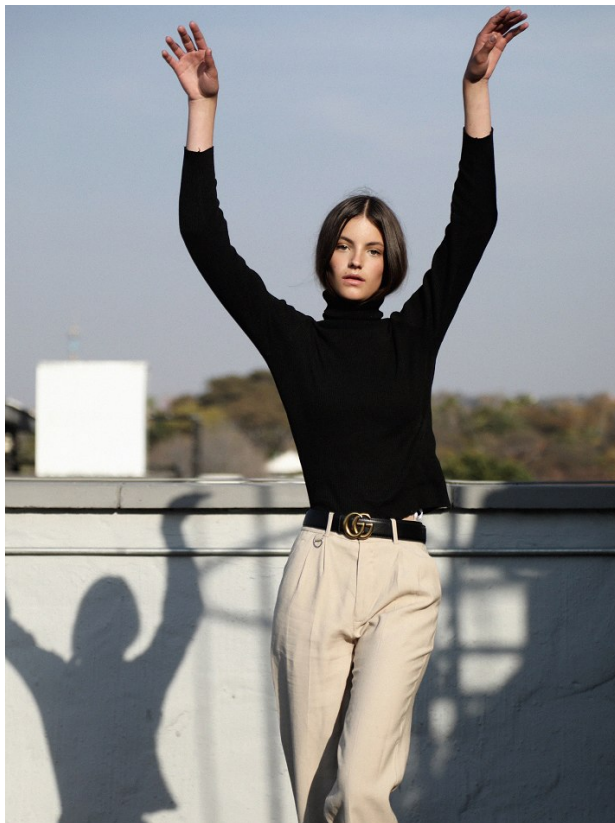

BOSS MODELS

CAPE TOWN

SASKIA VAN THIEL

Height: 176cm Bust: 78cm Waist: 58cm Hips: 92cm Shoe: 5 UK Hair: Brown Eyes: Brown

BOSS MODELS

CAPE TOWN

SASKIA VAN THIEL

Height: 176cm Bust: 78cm Waist: 58cm Hips: 92cm Shoe: 5 UK Hair: Brown Eyes: Brown

BOSS MODELS

CAPE TOWN

SASKIA VAN THIEL

Height: 176cm Bust: 78cm Waist: 58cm Hips: 92cm Shoe: 5 UK Hair: Brown Eyes: Brown