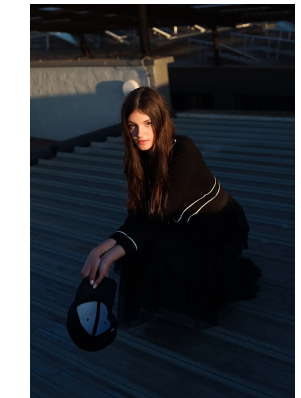

# BOSS MODELS

CAPE TOWN

## SASKIA VAN THIEL

Height: 176cm Bust: 78cm Waist: 58cm Hips: 92cm Shoe: 5 UK Hair: Brown Eyes: Brown