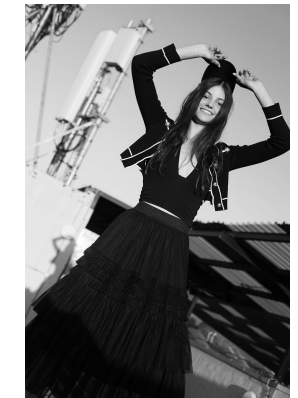

# BOSS MODELS

CAPE TOWN

## SASKIA VAN THIEL

Height: 176cm Bust: 78cm Waist: 58cm Hips: 92cm Shoe: 5 UK Hair: Brown Eyes: Brown