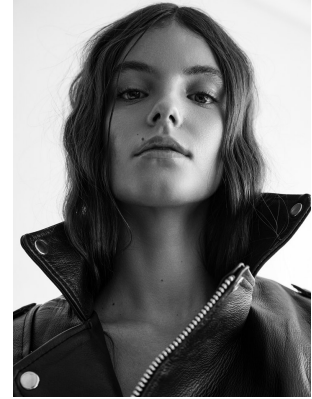

BOSS MODELS

CAPE TOWN

SASKIA VAN THIEL

Height: 176cm Bust: 78cm Waist: 58cm Hips: 92cm Shoe: 5 UK Hair: Brown Eyes: Brown

BOSS MODELS

CAPE TOWN

SASKIA VAN THIEL

Height: 176cm Bust: 78cm Waist: 58cm Hips: 92cm Shoe: 5 UK Hair: Brown Eyes: Brown