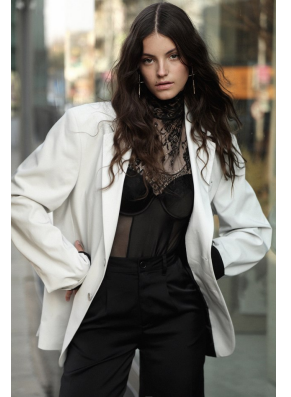

# BOSS MODELS

CAPE TOWN

## SASKIA VAN THIEL

Height: 176cm Bust: 78cm Waist: 58cm Hips: 92cm Shoe: 5 UK Hair: Brown Eyes: Brown