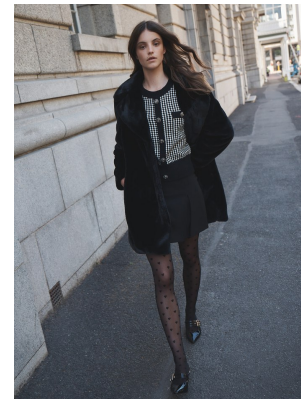

BOSS MODELS

CAPE TOWN

SASKIA VAN THIEL

Height: 176cm Bust: 78cm Waist: 58cm Hips: 92cm Shoe: 5 UK Hair: Brown Eyes: Brown

BOSS MODELS

CAPE TOWN

SASKIA VAN THIEL

Height: 176cm Bust: 78cm Waist: 58cm Hips: 92cm Shoe: 5 UK Hair: Brown Eyes: Brown