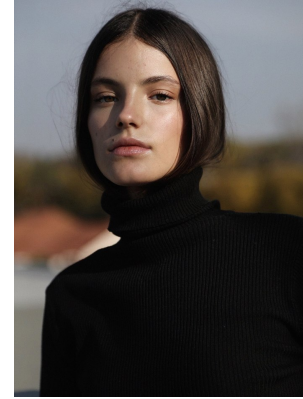

BOSS MODELS

CAPE TOWN

SASKIA VAN THIEL

Height: 176cm Bust: 78cm Waist: 58cm Hips: 92cm Shoe: 5 UK Hair: Brown Eyes: Brown

BOSS MODELS

CAPE TOWN

SASKIA VAN THIEL

Height: 176cm Bust: 78cm Waist: 58cm Hips: 92cm Shoe: 5 UK Hair: Brown Eyes: Brown