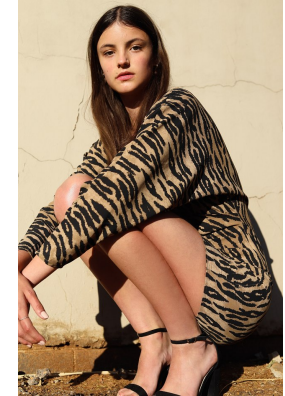

BOSS MODELS

CAPE TOWN

SASKIA VAN THIEL

Height: 176cm Bust: 78cm Waist: 58cm Hips: 92cm Shoe: 5 UK Hair: Brown Eyes: Brown

BOSS MODELS

CAPE TOWN

SASKIA VAN THIEL

Height: 176cm Bust: 78cm Waist: 58cm Hips: 92cm Shoe: 5 UK Hair: Brown Eyes: Brown