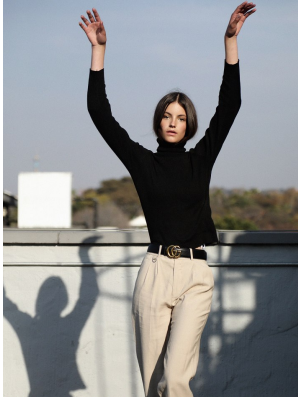

BOSS MODELS

CAPE TOWN

SASKIA VAN THIEL

Height: 176cm Bust: 78cm Waist: 58cm Hips: 92cm Shoe: 5 UK Hair: Brown Eyes: Brown

BOSS MODELS

CAPE TOWN

SASKIA VAN THIEL

Height: 176cm Bust: 78cm Waist: 58cm Hips: 92cm Shoe: 5 UK Hair: Brown Eyes: Brown