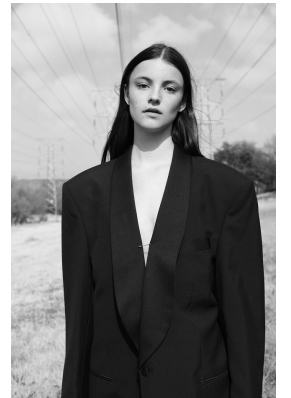

# BOSS MODELS

CAPE TOWN

## SASKIA VAN THIEL

Height: 176cm Bust: 78cm Waist: 58cm Hips: 92cm Shoe: 5 UK Hair: Brown Eyes: Brown