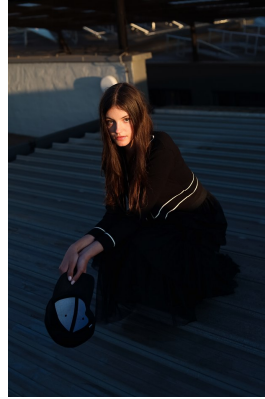

BOSS MODELS

CAPE TOWN

SASKIA VAN THIEL

Height: 176cm Bust: 78cm Waist: 58cm Hips: 92cm Shoe: 5 UK Hair: Brown Eyes: Brown

BOSS MODELS

CAPE TOWN

SASKIA VAN THIEL

Height: 176cm Bust: 78cm Waist: 58cm Hips: 92cm Shoe: 5 UK Hair: Brown Eyes: Brown