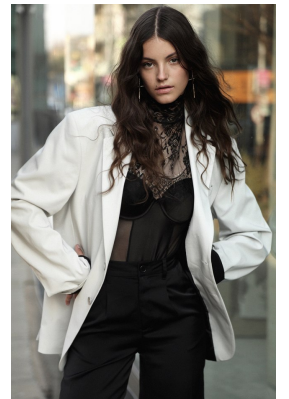

BOSS MODELS

CAPE TOWN

SASKIA VAN THIEL

Height: 176cm Bust: 78cm Waist: 58cm Hips: 92cm Shoe: 5 UK Hair: Brown Eyes: Brown

BOSS MODELS

CAPE TOWN

SASKIA VAN THIEL

Height: 176cm Bust: 78cm Waist: 58cm Hips: 92cm Shoe: 5 UK Hair: Brown Eyes: Brown