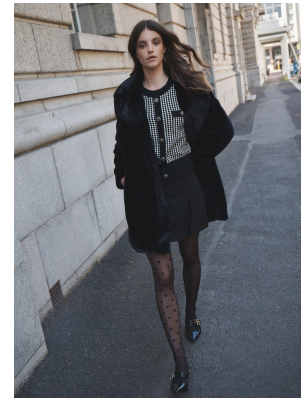

# BOSS MODELS

CAPE TOWN

## SASKIA VAN THIEL

Height: 176cm Bust: 78cm Waist: 58cm Hips: 92cm Shoe: 5 UK Hair: Brown Eyes: Brown