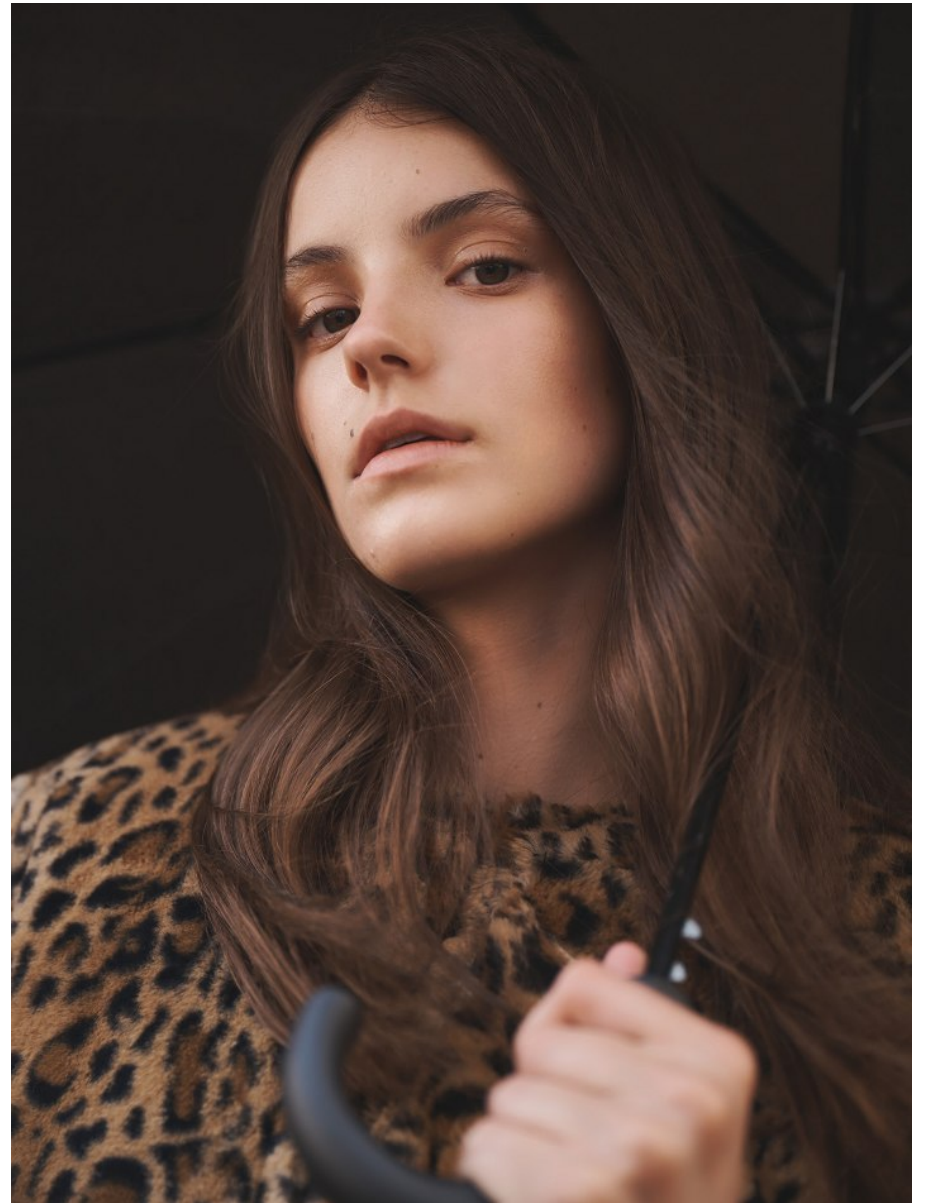

BOSS MODELS

CAPE TOWN

SASKIA VAN THIEL

Height: 176cm Bust: 78cm Waist: 58cm Hips: 92cm Shoe: 5 UK Hair: Brown Eyes: Brown

BOSS MODELS

CAPE TOWN

SASKIA VAN THIEL

Height: 176cm Bust: 78cm Waist: 58cm Hips: 92cm Shoe: 5 UK Hair: Brown Eyes: Brown