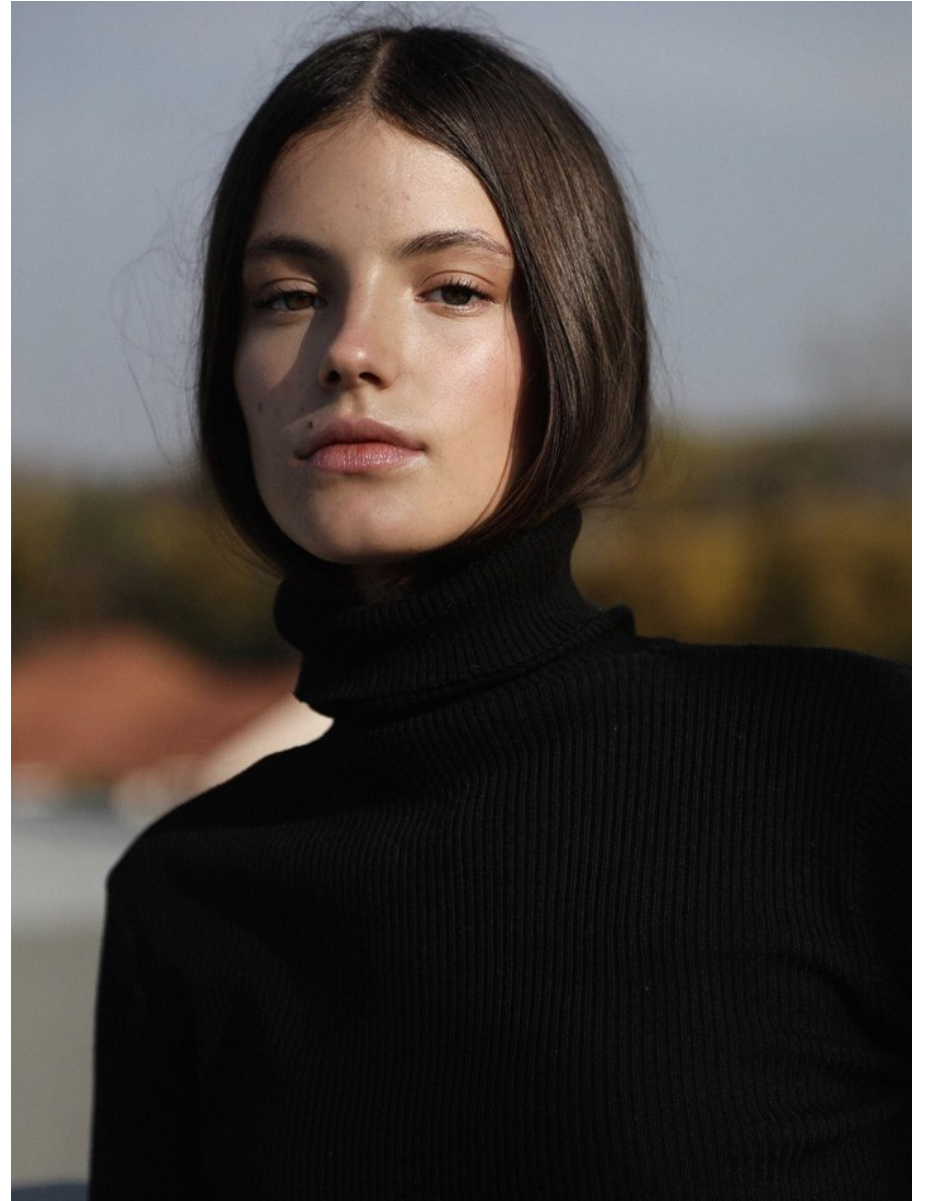

BOSS MODELS

CAPE TOWN

SASKIA VAN THIEL

Height: 176cm Bust: 78cm Waist: 58cm Hips: 92cm Shoe: 5 UK Hair: Brown Eyes: Brown