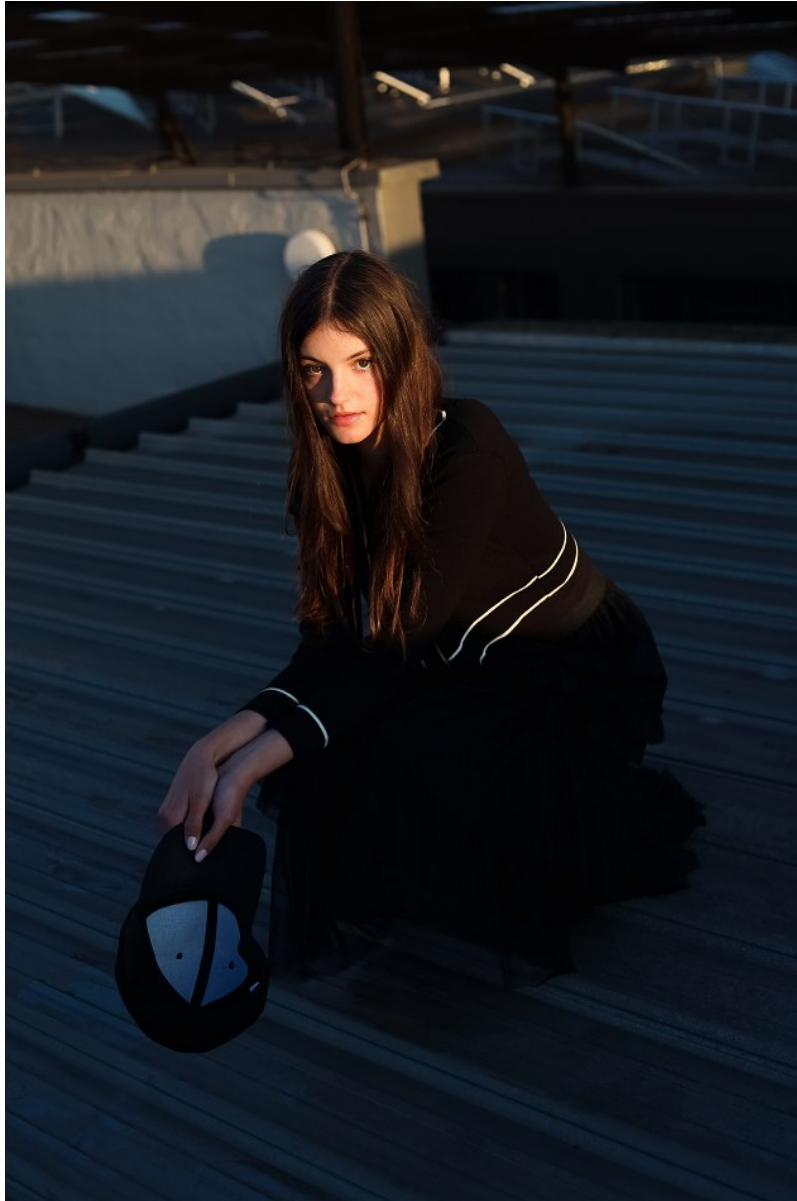

SASKIA VAN THIEL

BOSS MODELS

CAPE TOWN

SASKIA VAN THIEL

Height: 176cm Bust: 78cm Waist: 58cm Hips: 92cm Shoe: 5 UK Hair: Brown Eyes: Brown