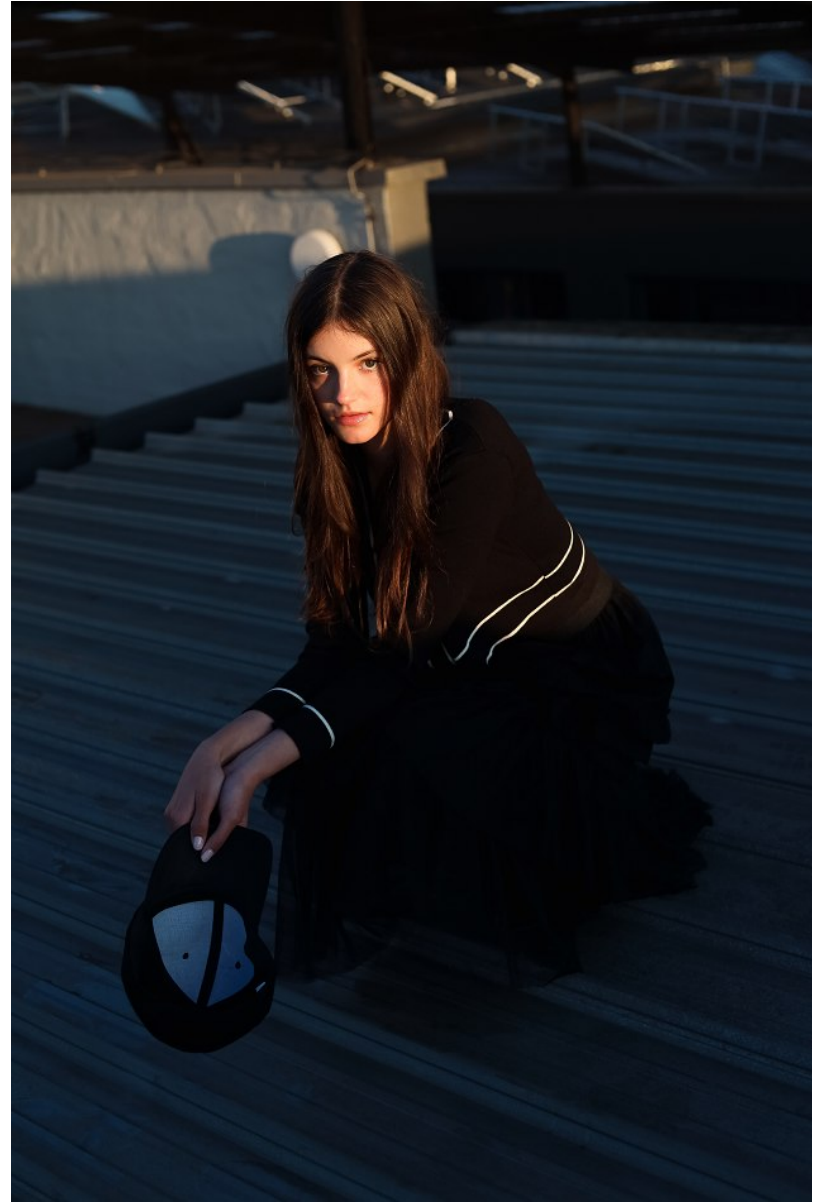

BOSS MODELS

CAPE TOWN

SASKIA VAN THIEL

Height: 176cm Bust: 78cm Waist: 58cm Hips: 92cm Shoe: 5 UK Hair: Brown Eyes: Brown