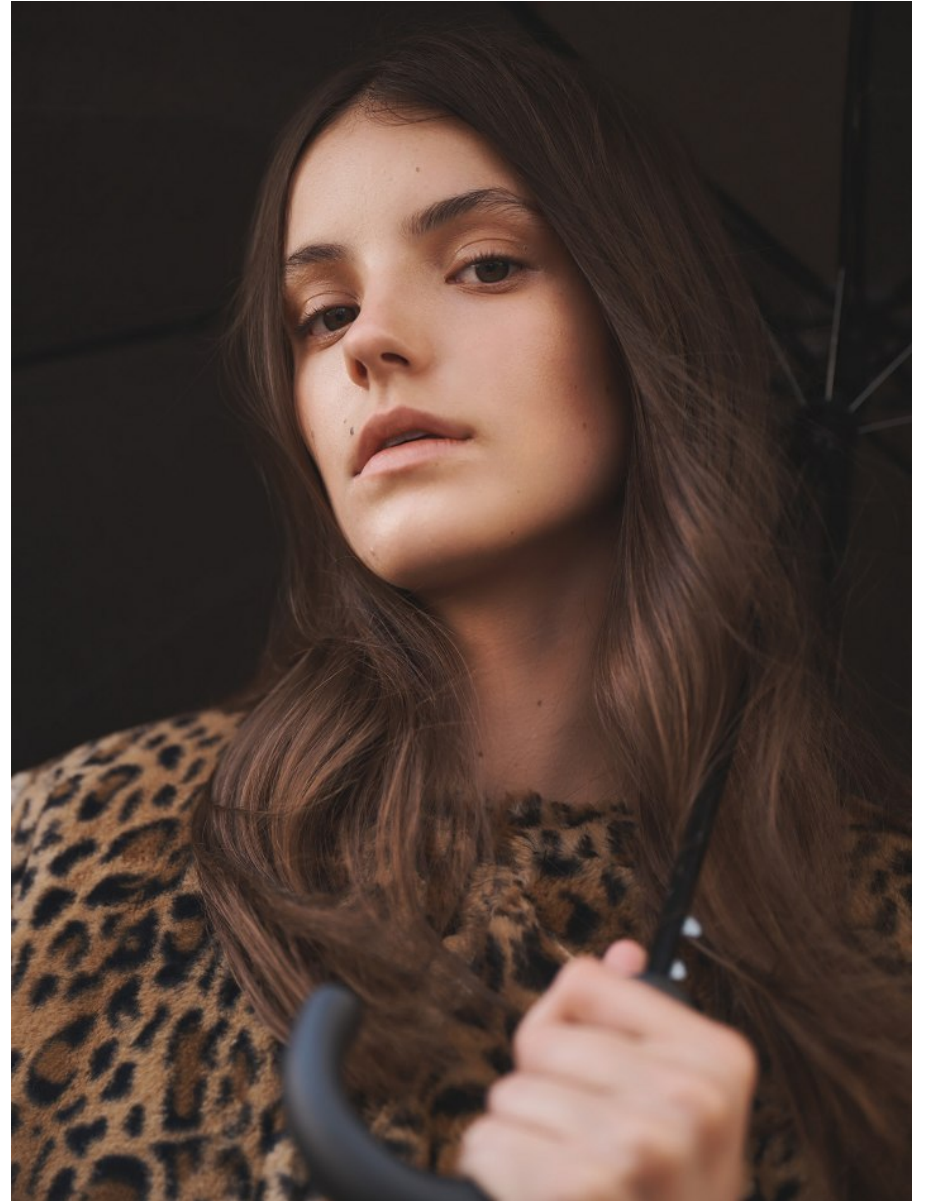

BOSS MODELS

CAPE TOWN

SASKIA VAN THIEL

Height: 176cm Bust: 78cm Waist: 58cm Hips: 92cm Shoe: 5 UK Hair: Brown Eyes: Brown