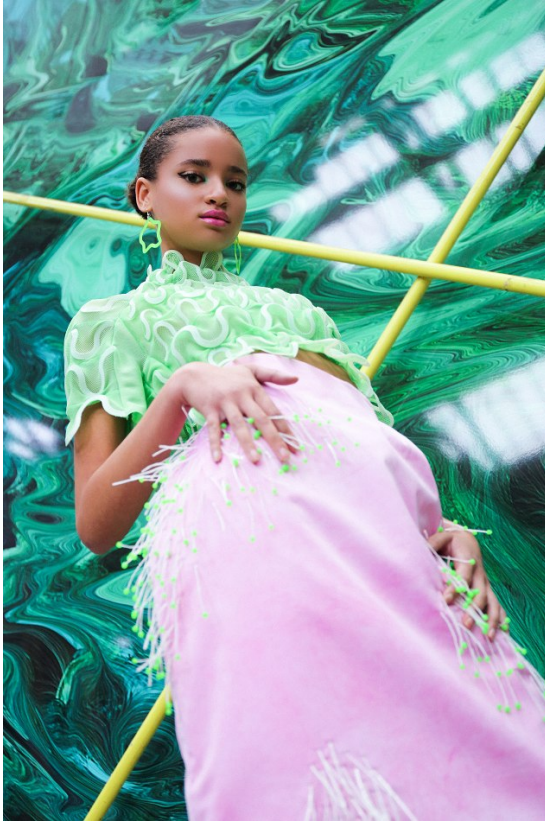

BOSS MODELS

CAPE TOWN

INDY ROSA ENZER

Height: 175cm Bust: 80cm Waist: 59cm Hips: 89cm Shoe: 5 UK Hair: Brown Eyes: Green

BOSS MODELS

CAPE TOWN

INDY ROSA ENZER

Height: 175cm Bust: 80cm Waist: 59cm Hips: 89cm Shoe: 5 UK Hair: Brown Eyes: Green