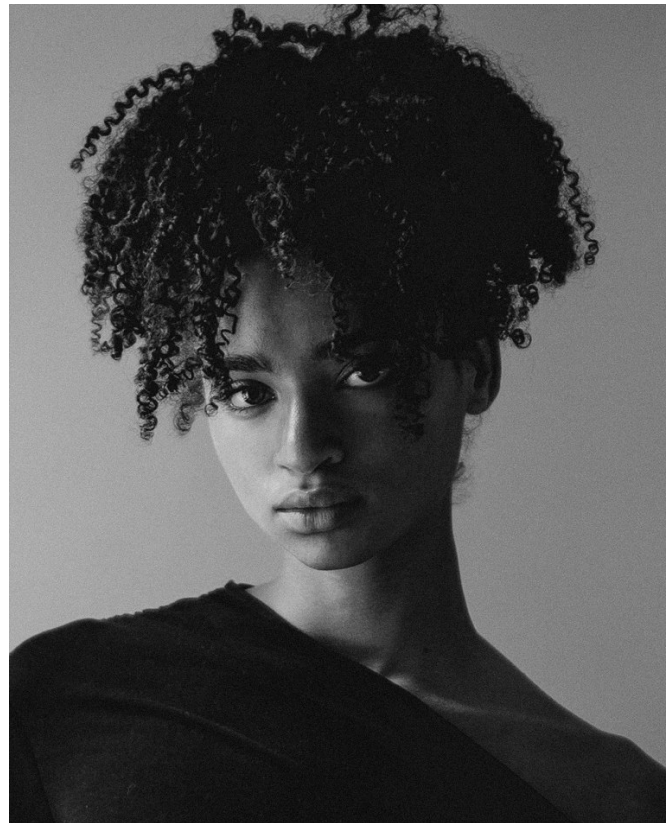

BOSS MODELS

CAPE TOWN

INDY ROSA ENZER

Height: 175cm Bust: 80cm Waist: 59cm Hips: 89cm Shoe: 5 UK Hair: Brown Eyes: Green