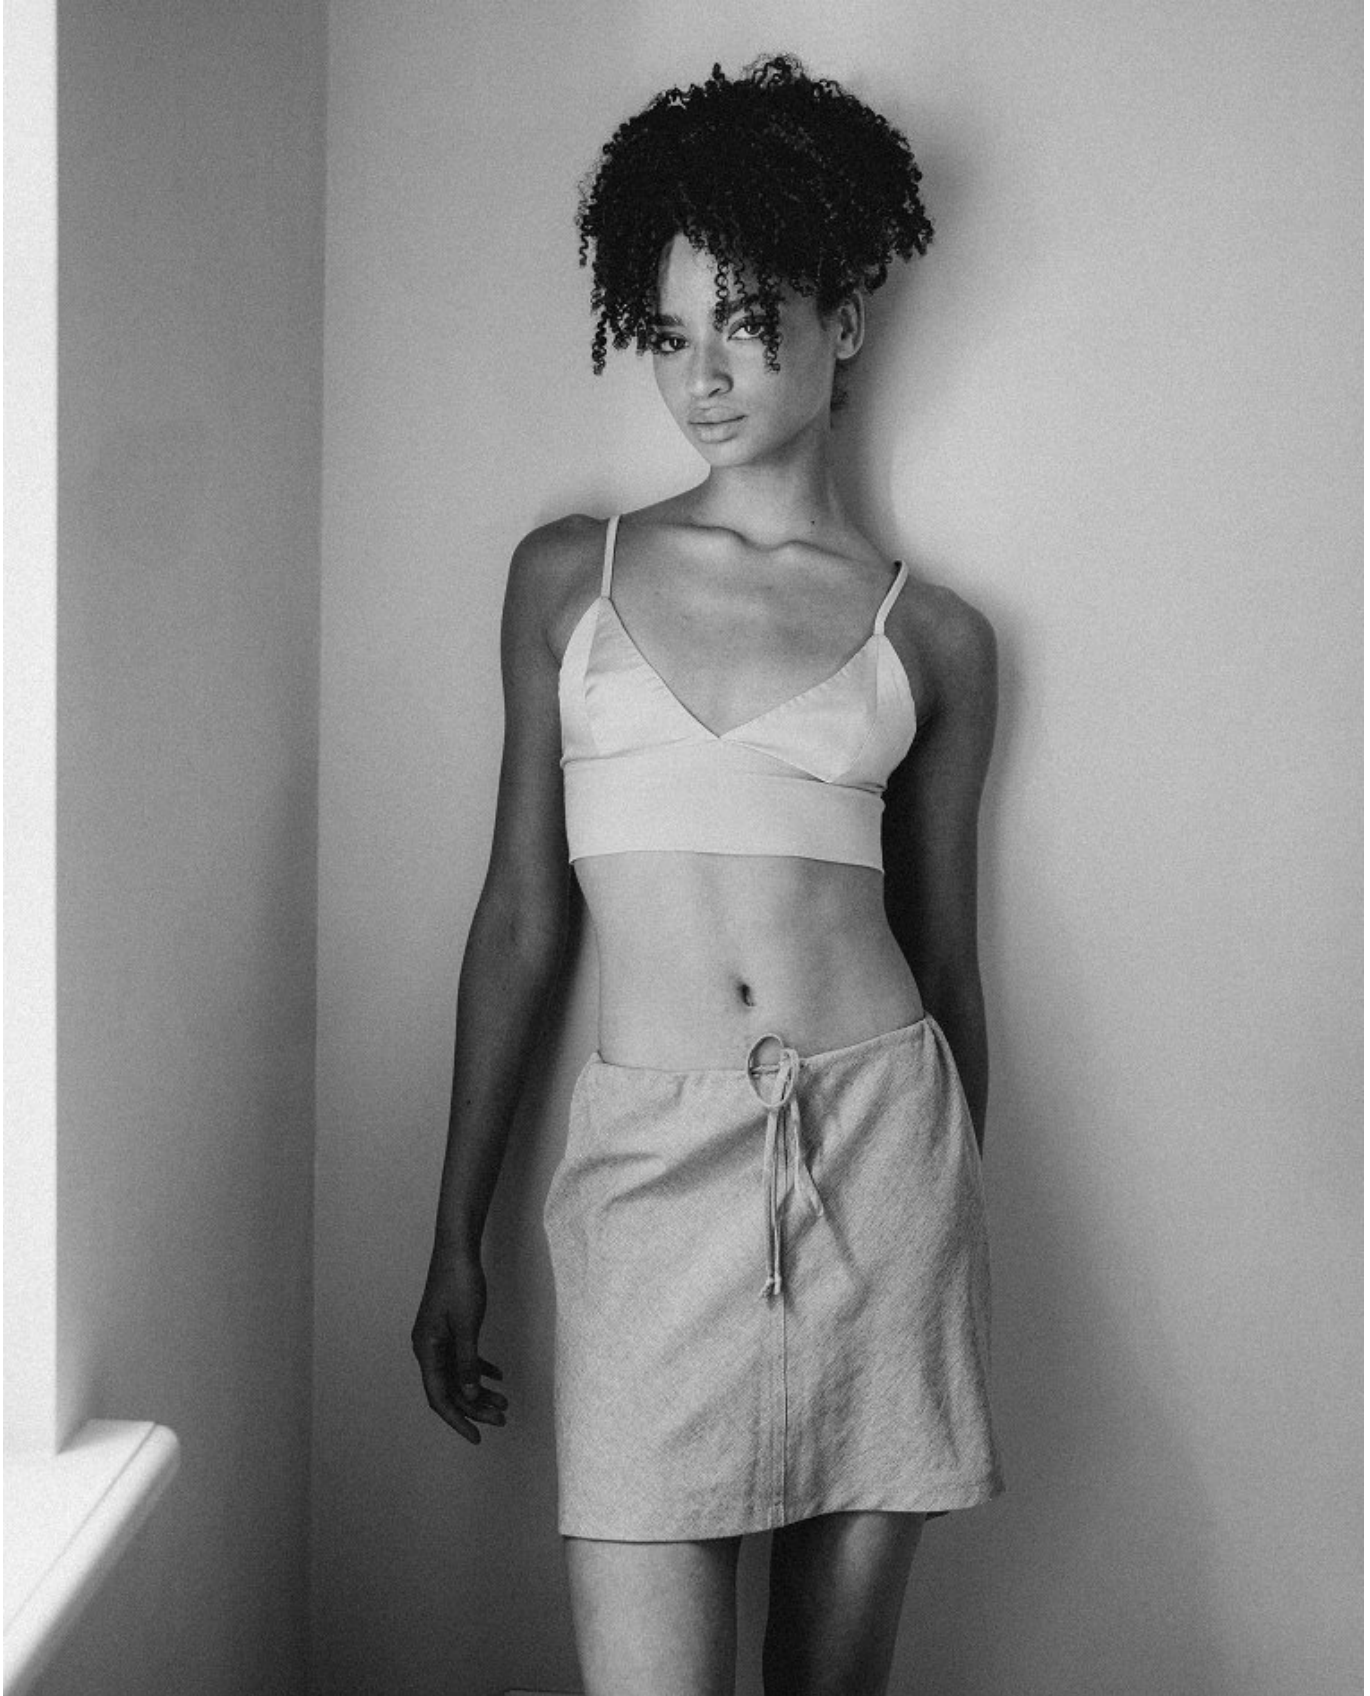

BOSS MODELS

CAPE TOWN

INDY ROSA ENZER

Height: 175cm Bust: 80cm Waist: 59cm Hips: 89cm Shoe: 5 UK Hair: Brown Eyes: Green

BOSS MODELS

CAPE TOWN

INDY ROSA ENZER

Height: 175cm Bust: 80cm Waist: 59cm Hips: 89cm Shoe: 5 UK Hair: Brown Eyes: Green