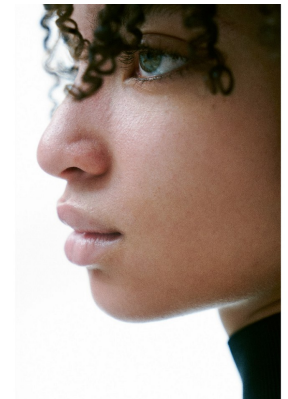

# BOSS MODELS

CAPE TOWN

## INDY ROSA ENZER

Height: 175cm Bust: 80cm Waist: 59cm Hips: 89cm Shoe: 5 UK Hair: Brown Eyes: Green

# BOSS MODELS

CAPE TOWN

INDY ROSA ENZER

Height: 175cm Bust: 80cm Waist: 59cm Hips: 89cm Shoe: 5 UK Hair: Brown Eyes: Green