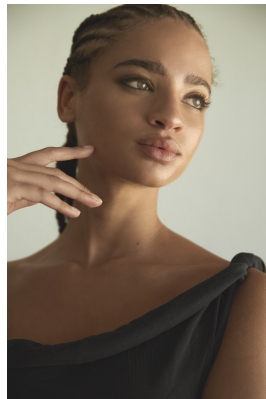

# BOSS MODELS

CAPE TOWN

## INDY ROSA ENZER

Height: 175cm Bust: 80cm Waist: 59cm Hips: 89cm Shoe: 5 UK Hair: Brown Eyes: Green

# BOSS MODELS

CAPE TOWN

INDY ROSA ENZER

Height: 175cm Bust: 80cm Waist: 59cm Hips: 89cm Shoe: 5 UK Hair: Brown Eyes: Green