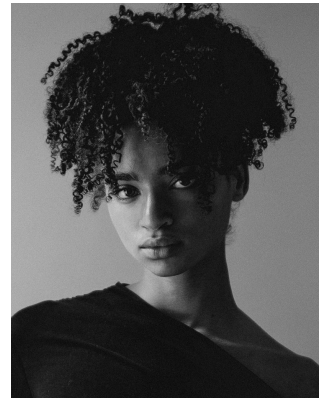

# BOSS MODELS

CAPE TOWN

## INDY ROSA ENZER

Height: 175cm Bust: 80cm Waist: 59cm Hips: 89cm Shoe: 5 UK Hair: Brown Eyes: Green

# BOSS MODELS

CAPE TOWN

INDY ROSA ENZER

Height: 175cm Bust: 80cm Waist: 59cm Hips: 89cm Shoe: 5 UK Hair: Brown Eyes: Green