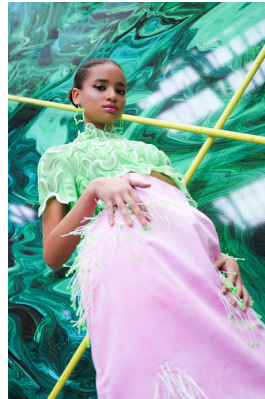

# BOSS MODELS

CAPE TOWN

## INDY ROSA ENZER

Height: 175cm Bust: 80cm Waist: 59cm Hips: 89cm Shoe: 5 UK Hair: Brown Eyes: Green

# BOSS MODELS

CAPE TOWN

INDY ROSA ENZER

Height: 175cm Bust: 80cm Waist: 59cm Hips: 89cm Shoe: 5 UK Hair: Brown Eyes: Green