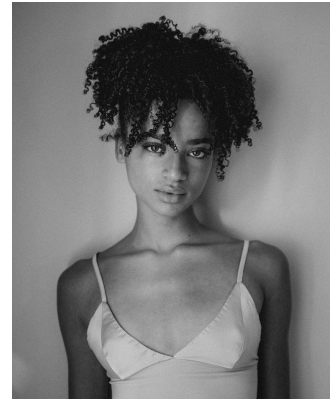

# BOSS MODELS

CAPE TOWN

## INDY ROSA ENZER

Height: 175cm Bust: 80cm Waist: 59cm Hips: 89cm Shoe: 5 UK Hair: Brown Eyes: Green

# BOSS MODELS

CAPE TOWN

INDY ROSA ENZER

Height: 175cm Bust: 80cm Waist: 59cm Hips: 89cm Shoe: 5 UK Hair: Brown Eyes: Green