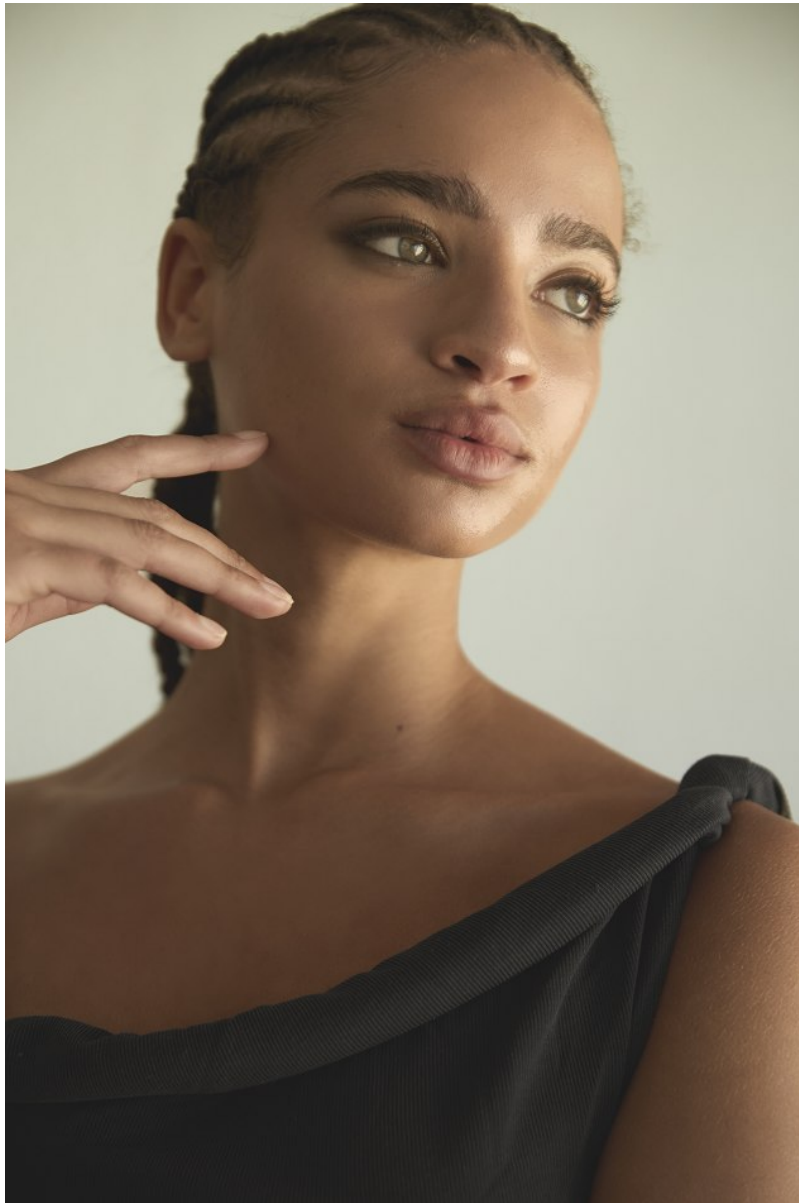

INDY ROSA ENZER

BOSS MODELS

CAPE TOWN

INDY ROSA ENZER

Height: 175cm Bust: 80cm Waist: 59cm Hips: 89cm Shoe: 5 UK Hair: Brown Eyes: Green