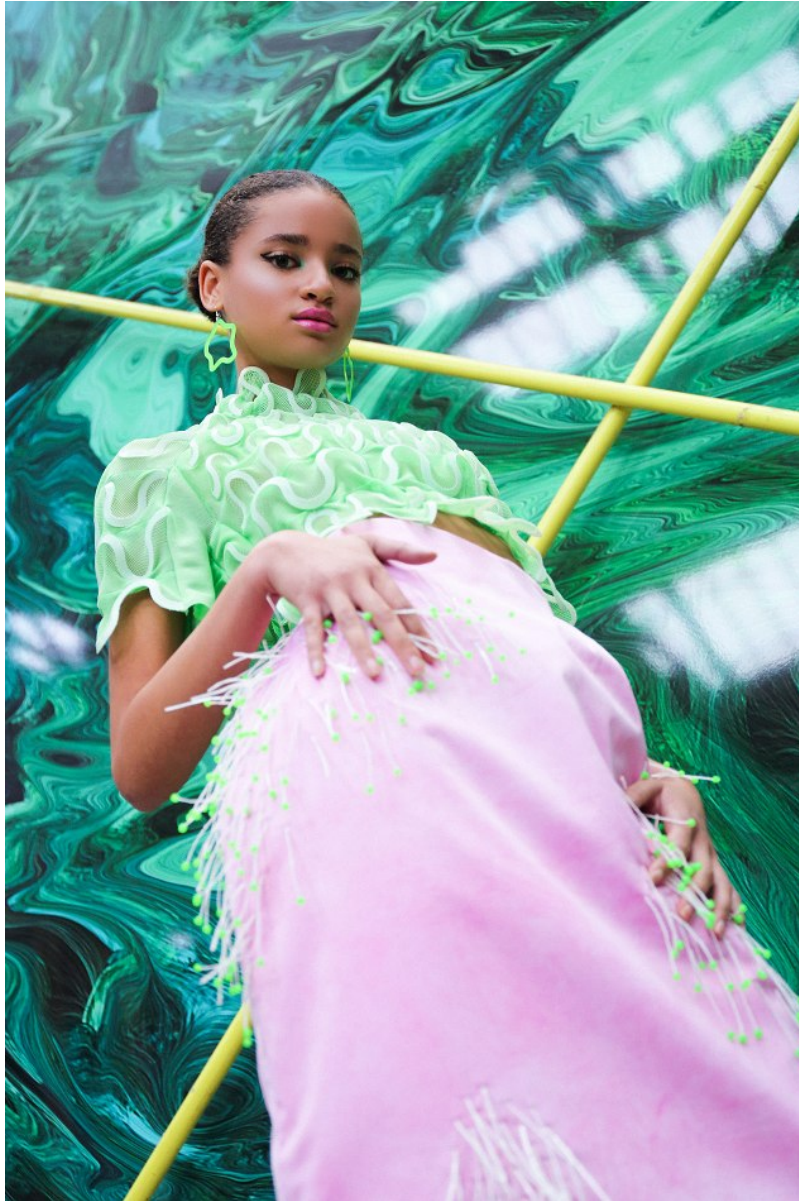

BOSS MODELS

CAPE TOWN

FLANELLE

PHOTOGRAPHER/CREATIVE DIRECTOR: PHOEBE FANGYUAN LI
MODELS: INDY ENZER & CALLE WERTHEIM
AGENCY: ELITE AMSTERDAM
MAKEUP ARTIST/HAIR STYLIST: SIEN KLEINJAN
FASHION DESIGNER: JENNIFER FAGER

INDY ROSA ENZER

Height: 175cm Bust: 80cm Waist: 59cm Hips: 89cm Shoe: 5 UK Hair: Brown Eyes: Green