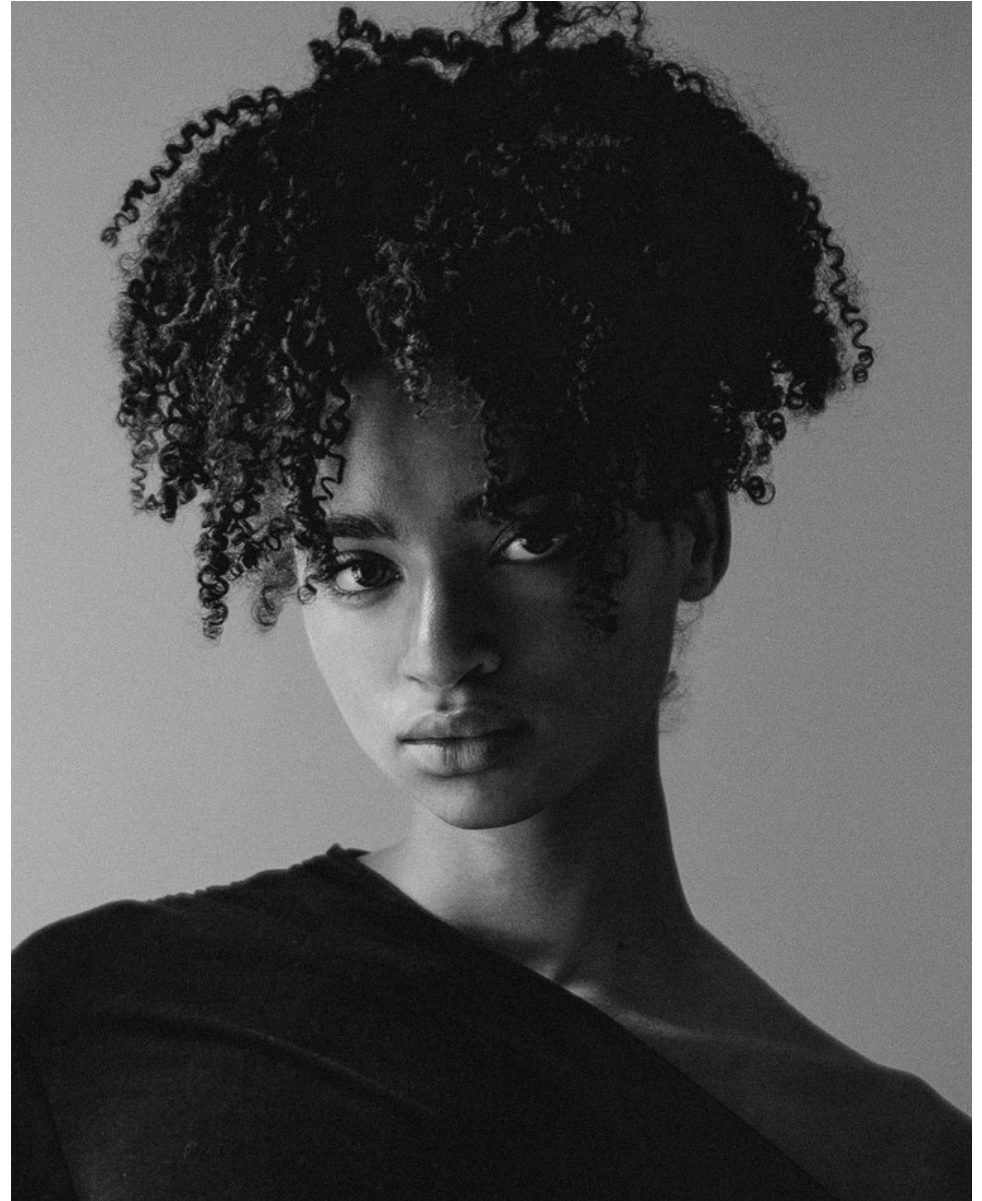

BOSS MODELS

CAPE TOWN

INDY ROSA ENZER

Height: 175cm Bust: 80cm Waist: 59cm Hips: 89cm Shoe: 5 UK Hair: Brown Eyes: Green

BOSS MODELS

CAPE TOWN

INDY ROSA ENZER

Height: 175cm Bust: 80cm Waist: 59cm Hips: 89cm Shoe: 5 UK Hair: Brown Eyes: Green