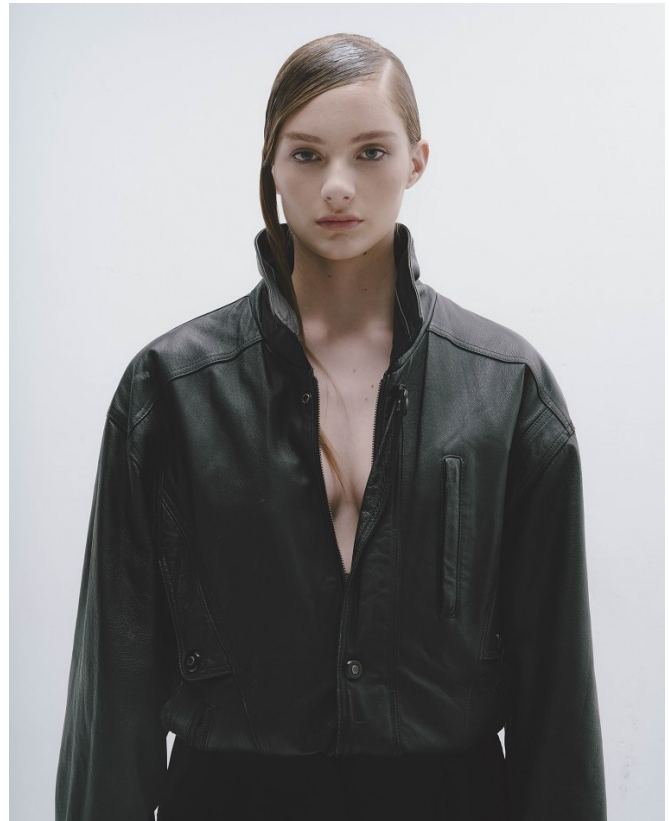

BOSS MODELS

CAPE TOWN

ANNEBELLE VAN ASWEGEN

Height: 178cm Waist: 60cm Hips: 92cm Shoe: 8 UK Hair: Dark Blonde Eyes: Blue/Green

BOSS MODELS

CAPE TOWN

ANNEBELLE VAN ASWEGEN

Height: 178cm Waist: 60cm Hips: 92cm Shoe: 8 UK Hair: Dark Blonde Eyes: Blue/Green