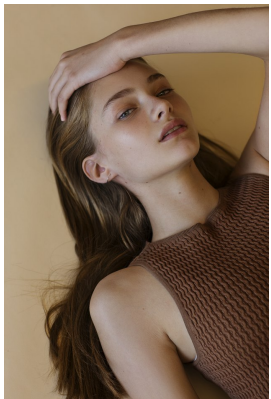

BOSS MODELS

CAPE TOWN

ANNABELLE VAN ASWEGEN

Height: 178cm Waist: 60cm Hips: 92cm Shoe: 8 UK Hair: Dark Blonde Eyes: Blue/Green

BOSS MODELS

CAPE TOWN

ANNEBELLE VAN ASWEGEN

Height: 178cm Waist: 60cm Hips: 92cm Shoe: 8 UK Hair: Dark Blonde Eyes: Blue/Green