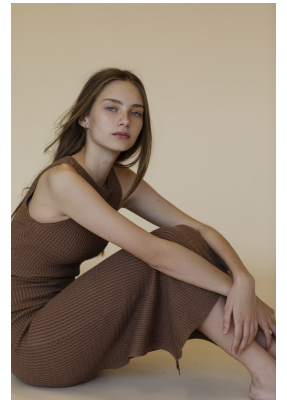

BOSS MODELS

CAPE TOWN

ANNABELLE VAN ASWEGEN

Height: 178cm Waist: 60cm Hips: 92cm Shoe: 8 UK Hair: Dark Blonde Eyes: Blue/Green

BOSS MODELS

CAPE TOWN

ANNEBELLE VAN ASWEGEN

Height: 178cm Waist: 60cm Hips: 92cm Shoe: 8 UK Hair: Dark Blonde Eyes: Blue/Green