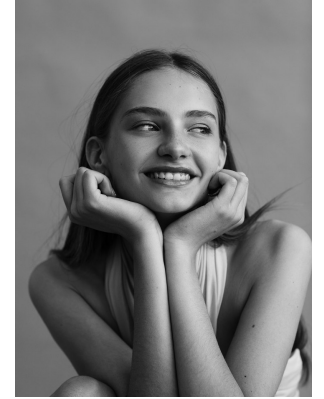

BOSS MODELS

CAPE TOWN

ANNABELLE VAN ASWEGEN

Height: 178cm Waist: 60cm Hips: 92cm Shoe: 8 UK Hair: Dark Blonde Eyes: Blue/Green

BOSS MODELS

CAPE TOWN

ANNEBELLE VAN ASWEGEN

Height: 178cm Waist: 60cm Hips: 92cm Shoe: 8 UK Hair: Dark Blonde Eyes: Blue/Green