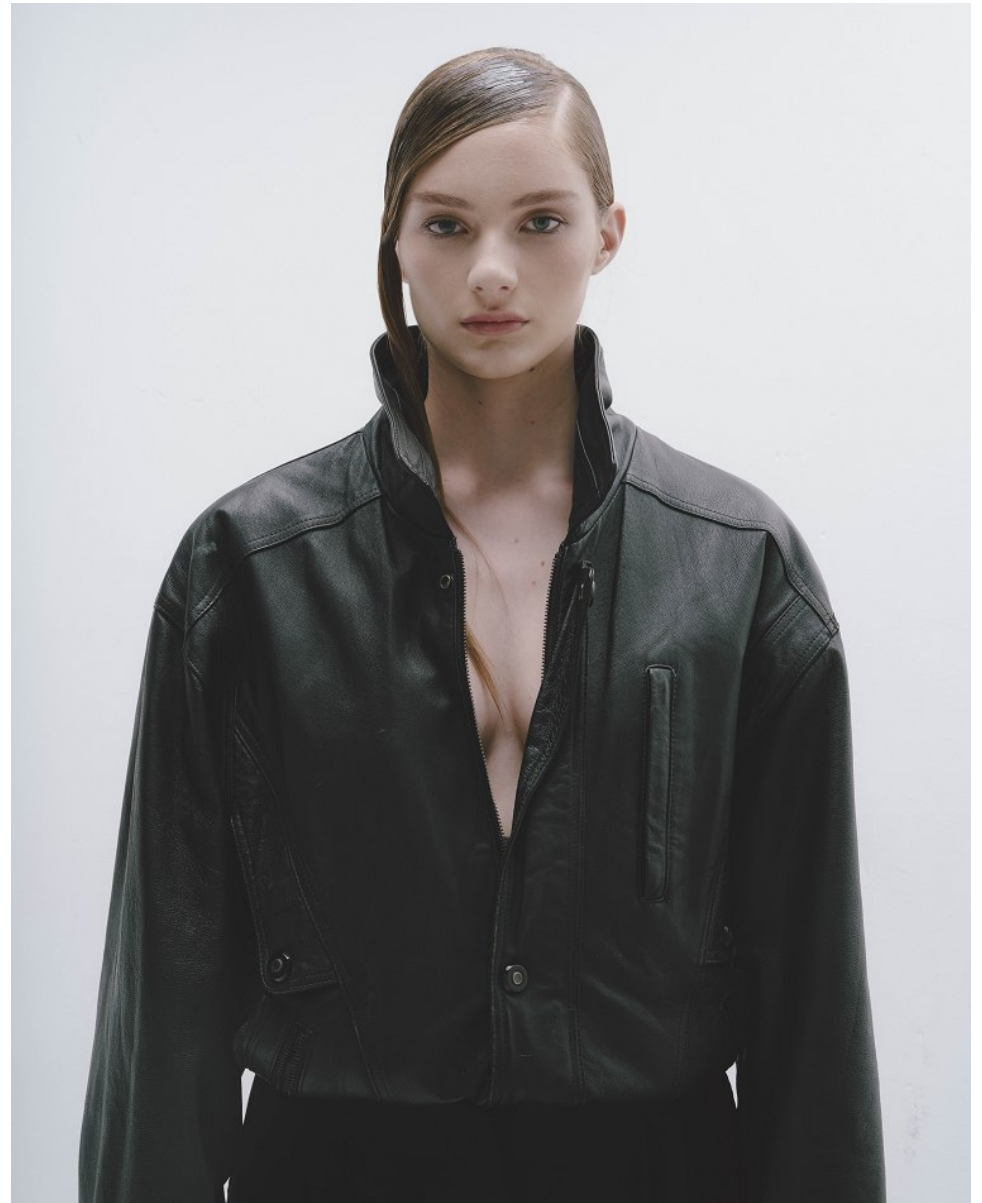

BOSS MODELS

CAPE TOWN

ANNEBELLE VAN ASWEGEN

Height: 178cm Waist: 60cm Hips: 92cm Shoe: 8 UK Hair: Dark Blonde Eyes: Blue/Green