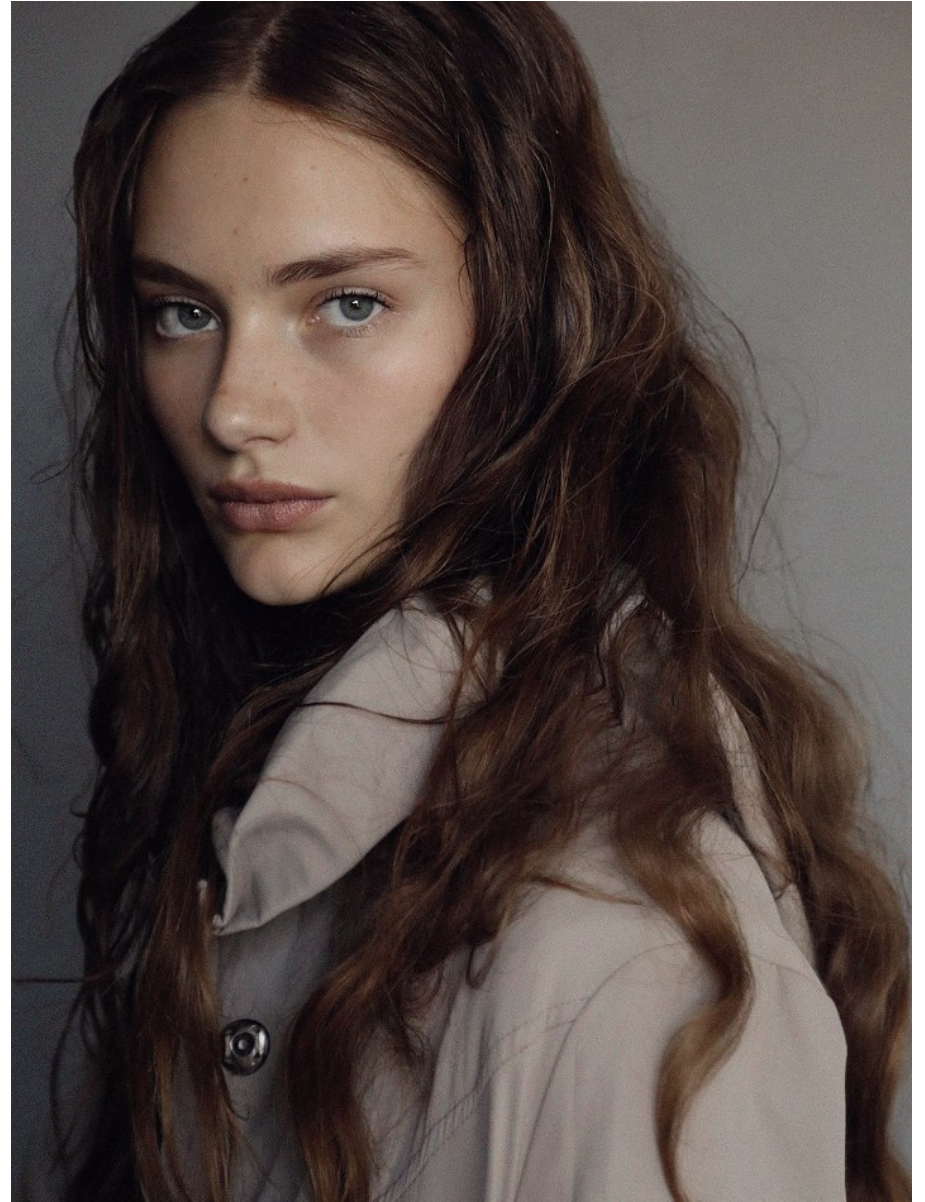

BOSS MODELS

CAPE TOWN

ANNEBELLE VAN ASWEGEN

Height: 178cm Waist: 60cm Hips: 92cm Shoe: 8 UK Hair: Dark Blonde Eyes: Blue/Green

BOSS MODELS

CAPE TOWN

ANNEBELLE VAN ASWEGEN

Height: 178cm Waist: 60cm Hips: 92cm Shoe: 8 UK Hair: Dark Blonde Eyes: Blue/Green